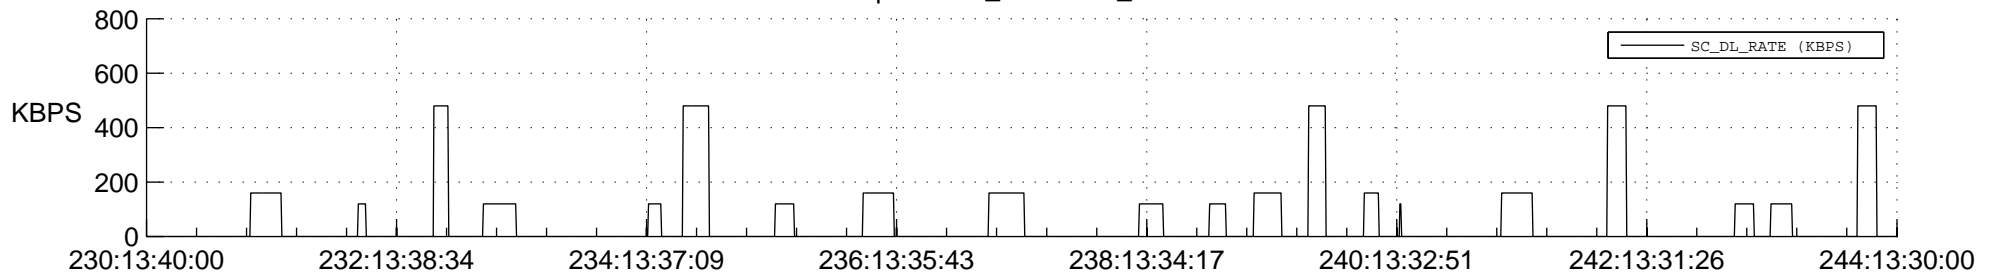

## Spacecraft\_DownLink\_Rate

Ground Time (2013:230:13:40:00.000 -2013:244:13:30:00.000)