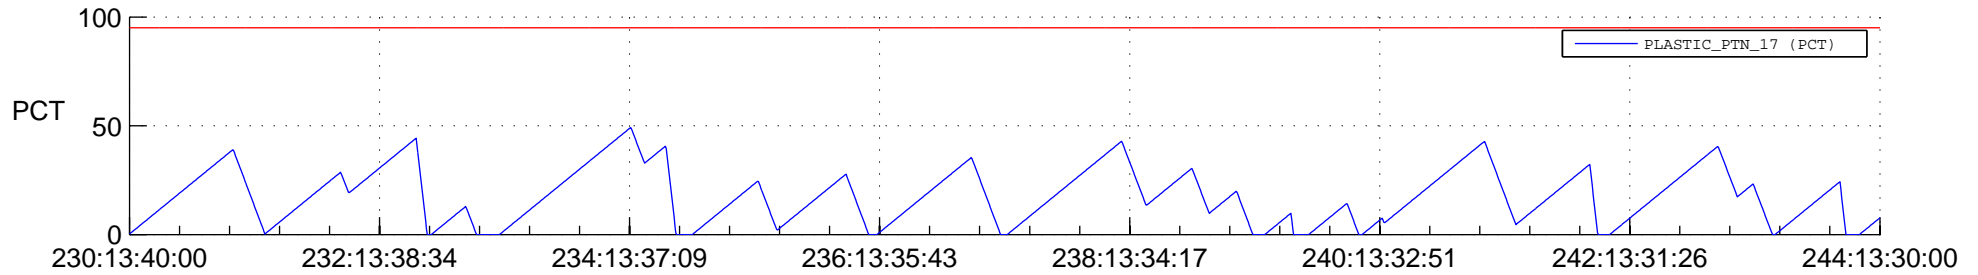

## SWAVES\_Percent\_Full\_Prediction

## Spacecraft\_DownLink\_Rate

Ground Time (2013:230:13:40:00.000 -2013:244:13:30:00.000)