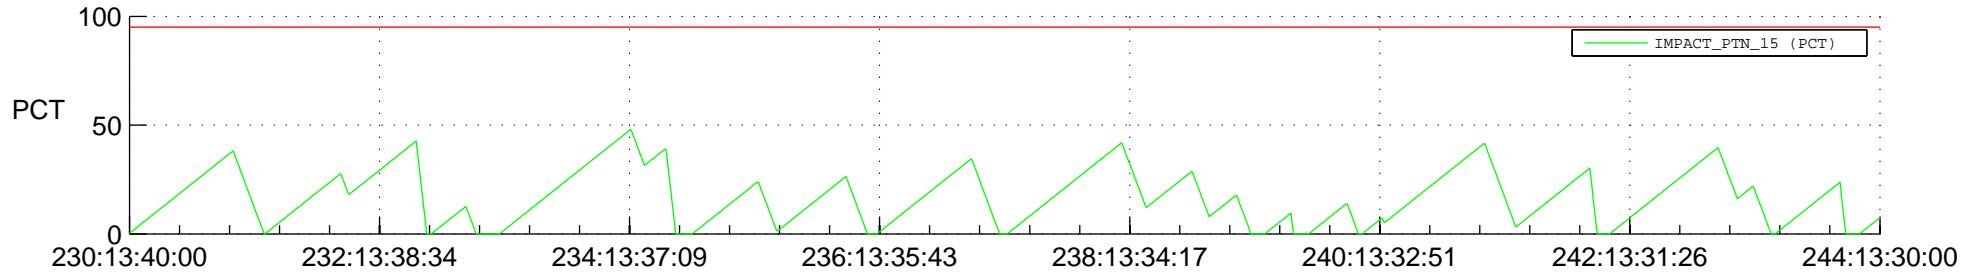

IMPACT_Percent_Full_Prediction