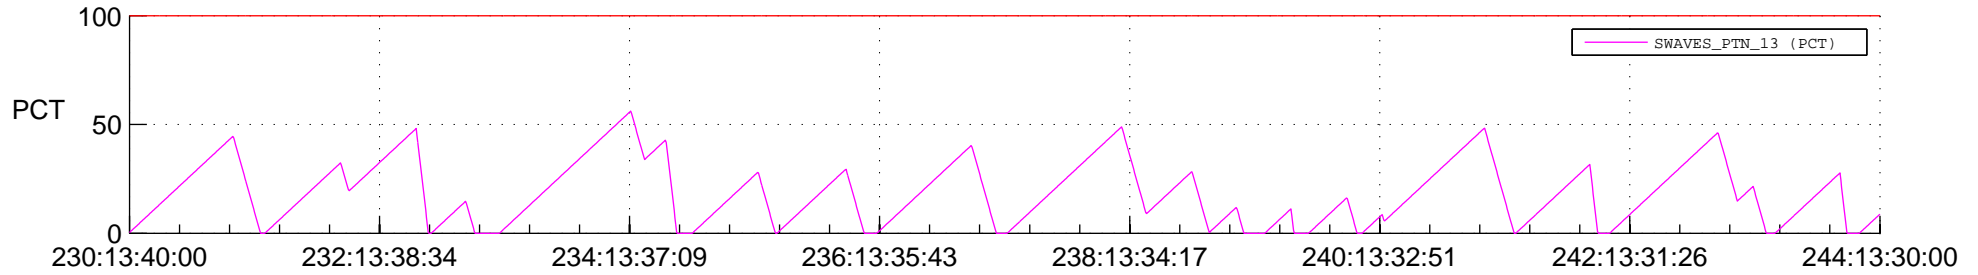

## SWAVES\_Percent\_Full\_Prediction

## Spacecraft\_DownLink\_Rate

Ground Time (2013:230:13:40:00.000 -2013:244:13:30:00.000)