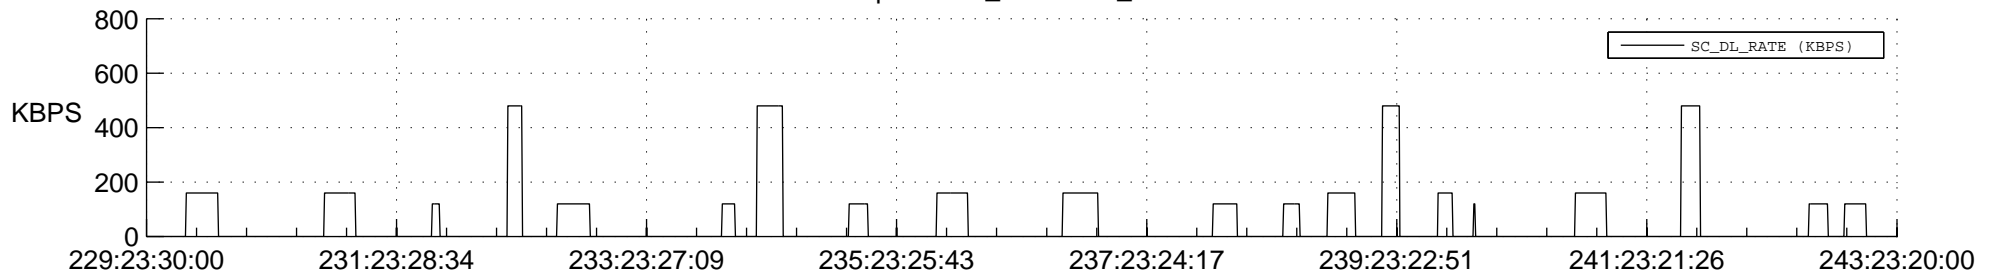

STEREO AHEAD SSR PCT Full Prediction

SWAVES_Percent_Full_Prediction

IMPACT_Percent_Full_Prediction

PLASTIC_Percent_Full_Prediction

Spacecraft_DownLink_Rate

Ground Time (2013:229:23:30:00.000 -2013:243:23:20:00.000)