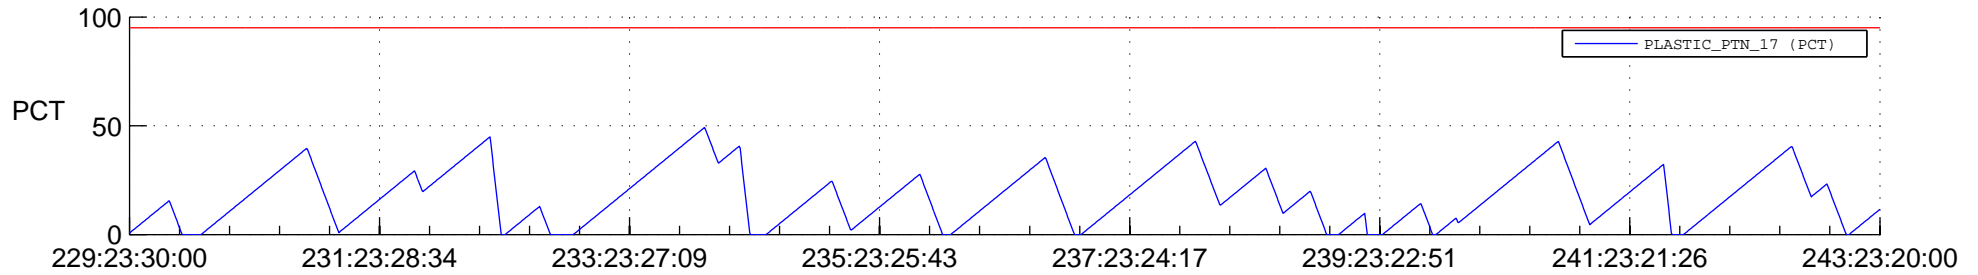

STEREO AHEAD SSR PCT Full Prediction

SWAVES_Percent_Full_Prediction

IMPACT_Percent_Full_Prediction

PLASTIC_Percent_Full_Prediction

Spacecraft_DownLink_Rate

Ground Time (2013:229:23:30:00.000 -2013:243:23:20:00.000)