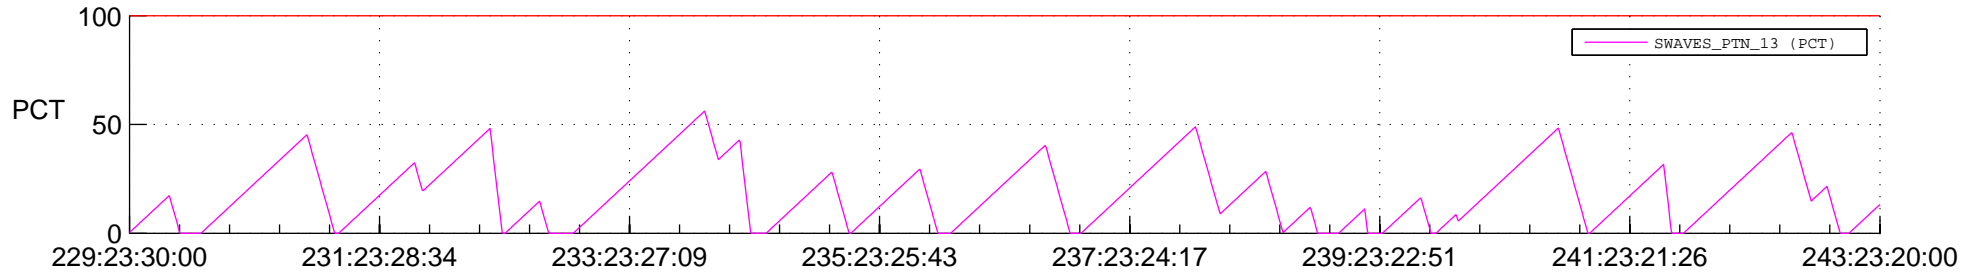

STEREO AHEAD SSR PCT Full Prediction

SWAVES_Percent_Full_Prediction

IMPACT_Percent_Full_Prediction

PLASTIC_Percent_Full_Prediction

Spacecraft_DownLink_Rate

Ground Time (2013:229:23:30:00.000 -2013:243:23:20:00.000)