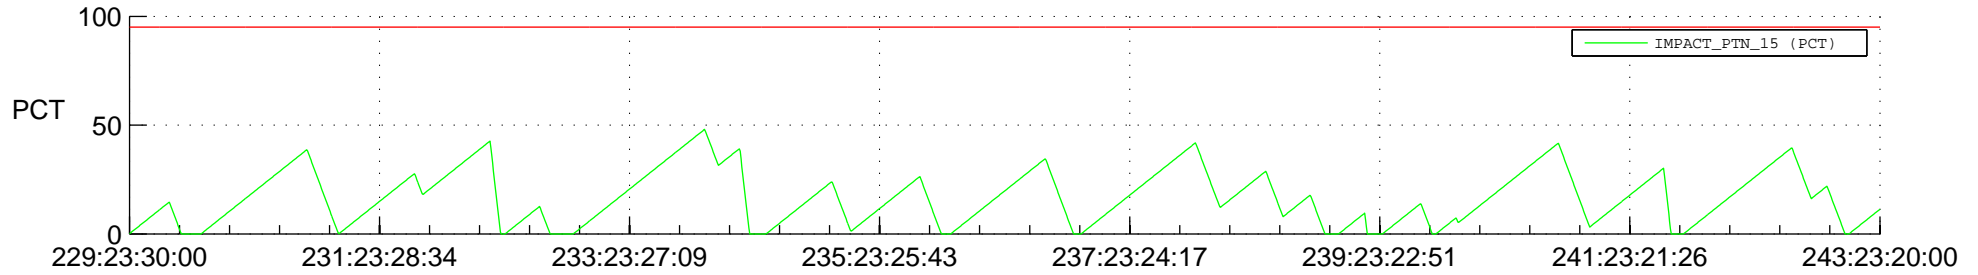

STEREO AHEAD SSR PCT Full Prediction

SWAVES_Percent_Full_Prediction

IMPACT_Percent_Full_Prediction

PLASTIC_Percent_Full_Prediction

Spacecraft_DownLink_Rate

Ground Time (2013:229:23:30:00.000 -2013:243:23:20:00.000)