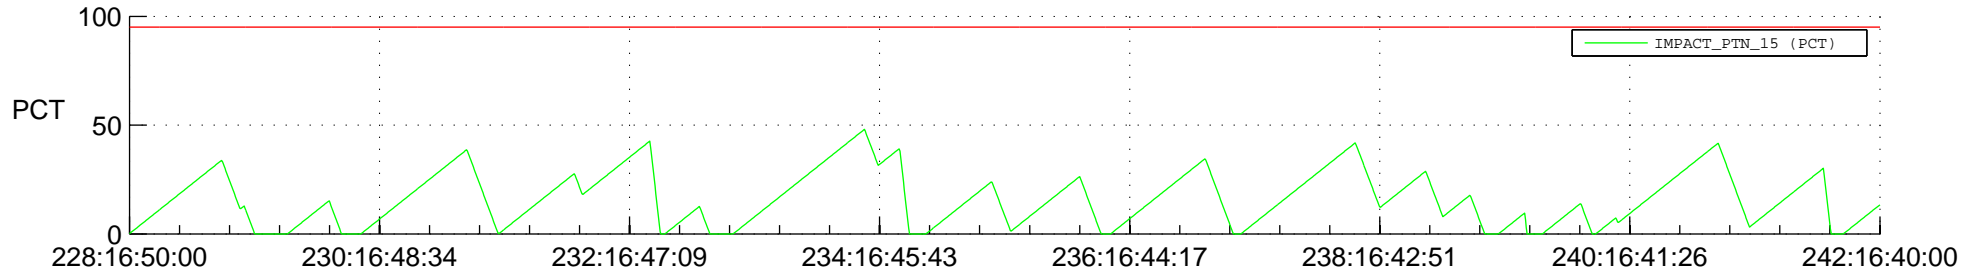

STEREO AHEAD SSR PCT Full Prediction

SWAVES_Percent_Full_Prediction

IMPACT_Percent_Full_Prediction

PLASTIC_Percent_Full_Prediction

Spacecraft_DownLink_Rate

Ground Time (2013:228:16:50:00.000 -2013:242:16:40:00.000)