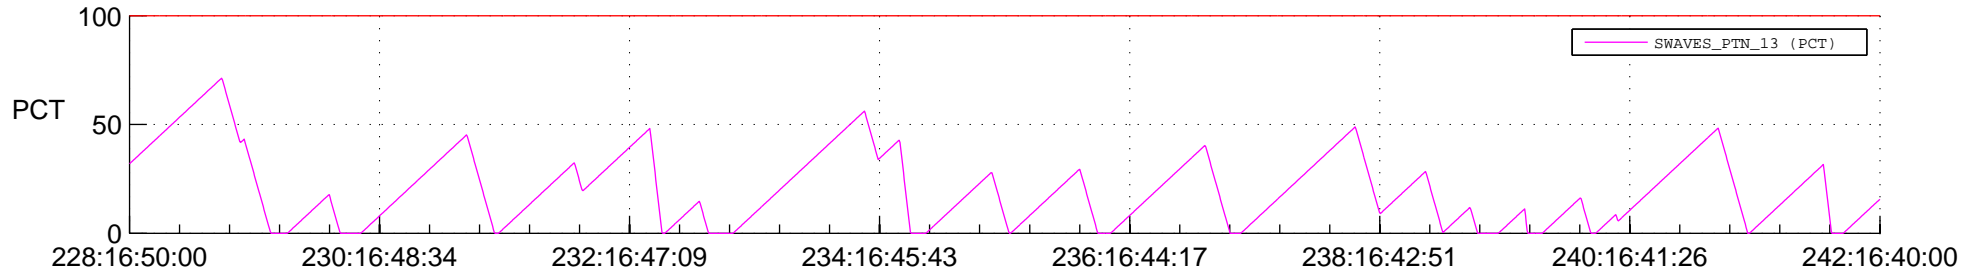

STEREO AHEAD SSR PCT Full Prediction

SWAVES_Percent_Full_Prediction

IMPACT_Percent_Full_Prediction

PLASTIC_Percent_Full_Prediction

Spacecraft_DownLink_Rate

Ground Time (2013:228:16:50:00.000 -2013:242:16:40:00.000)