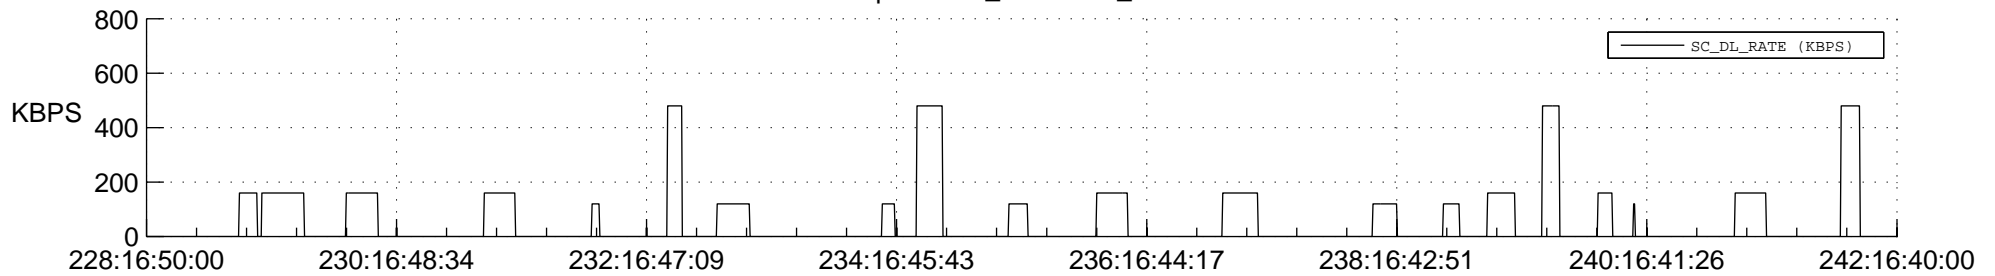

STEREO AHEAD SSR PCT Full Prediction

SWAVES_Percent_Full_Prediction

IMPACT_Percent_Full_Prediction

PLASTIC_Percent_Full_Prediction

Spacecraft_DownLink_Rate

Ground Time (2013:228:16:50:00.000 -2013:242:16:40:00.000)