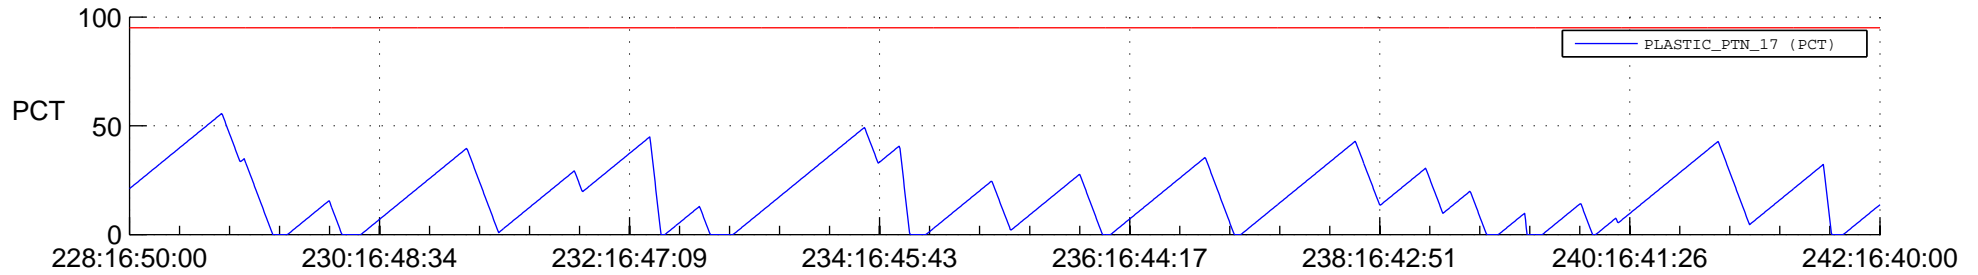

STEREO AHEAD SSR PCT Full Prediction

SWAVES_Percent_Full_Prediction

IMPACT_Percent_Full_Prediction

PLASTIC_Percent_Full_Prediction

Spacecraft_DownLink_Rate

Ground Time (2013:228:16:50:00.000 -2013:242:16:40:00.000)