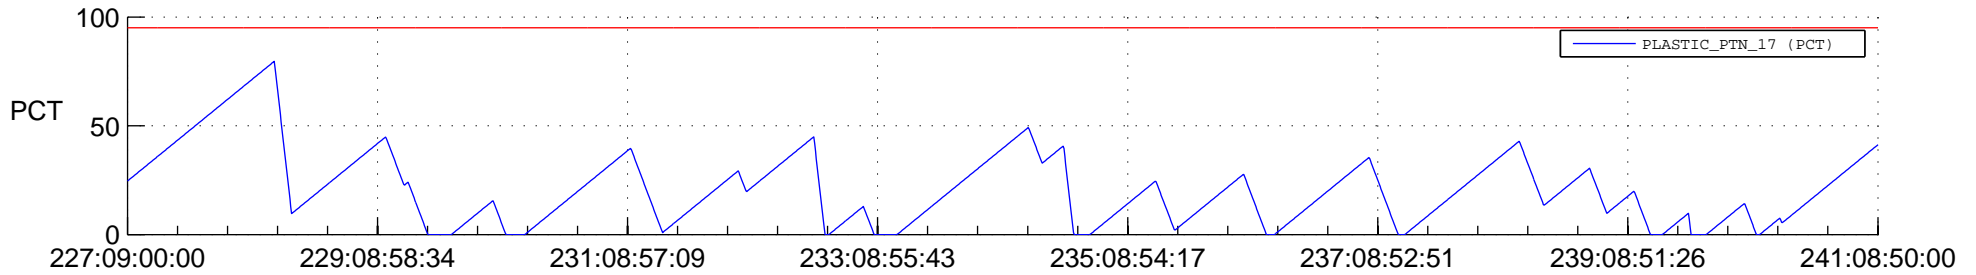

STEREO AHEAD SSR PCT Full Prediction

SWAVES_Percent_Full_Prediction

IMPACT_Percent_Full_Prediction

PLASTIC_Percent_Full_Prediction

Spacecraft_DownLink_Rate

Ground Time (2013:227:09:00:00.000 -2013:241:08:50:00.000)