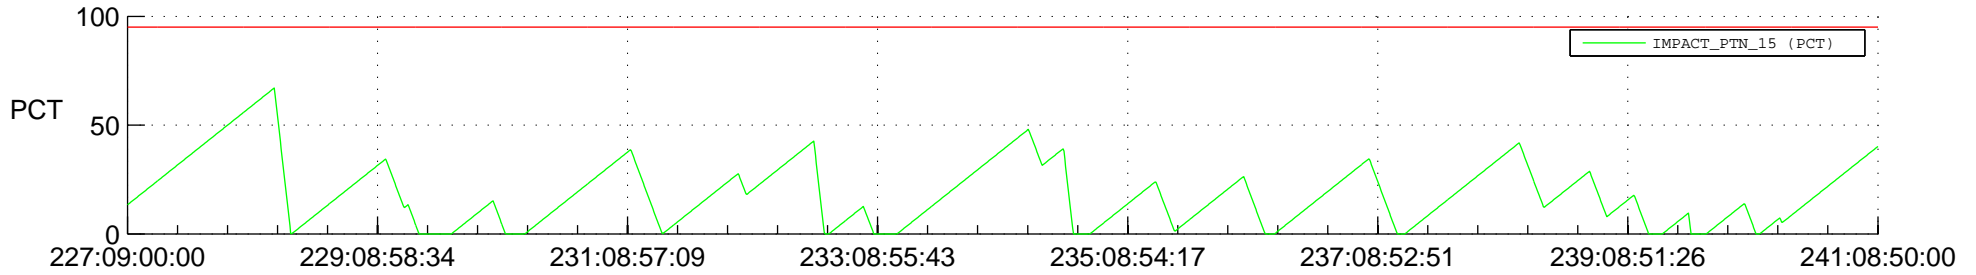

STEREO AHEAD SSR PCT Full Prediction

SWAVES_Percent_Full_Prediction

IMPACT_Percent_Full_Prediction

PLASTIC_Percent_Full_Prediction

Spacecraft_DownLink_Rate

Ground Time (2013:227:09:00:00.000 -2013:241:08:50:00.000)