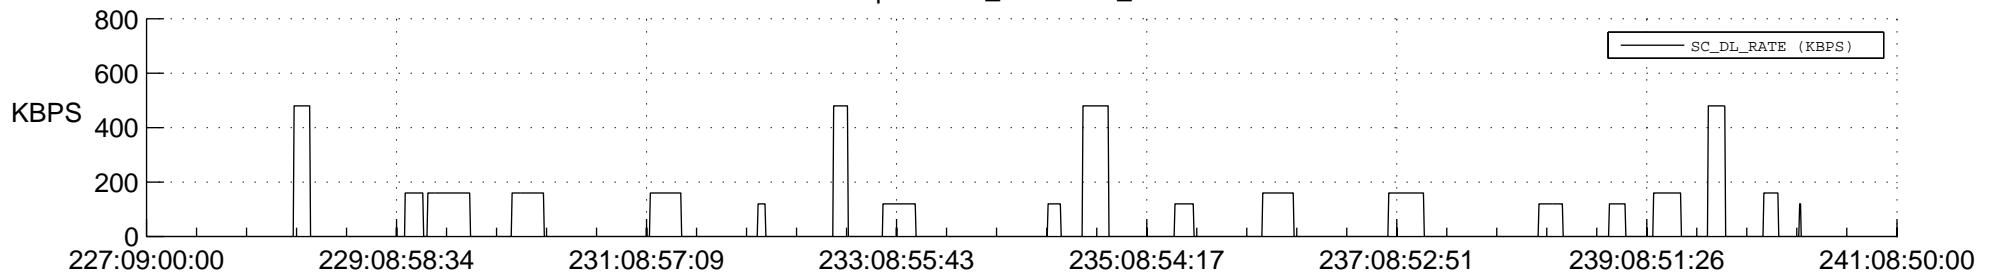

STEREO AHEAD SSR PCT Full Prediction

SWAVES_Percent_Full_Prediction

IMPACT_Percent_Full_Prediction

PLASTIC_Percent_Full_Prediction

Spacecraft_DownLink_Rate

Ground Time (2013:227:09:00:00.000 -2013:241:08:50:00.000)