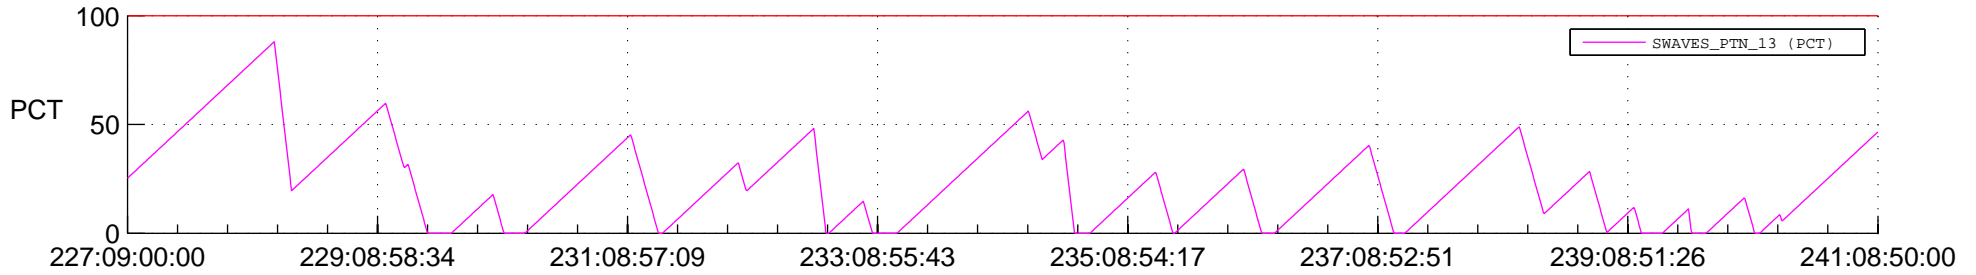

STEREO AHEAD SSR PCT Full Prediction

SWAVES_Percent_Full_Prediction

IMPACT_Percent_Full_Prediction

PLASTIC_Percent_Full_Prediction

Spacecraft_DownLink_Rate

Ground Time (2013:227:09:00:00.000 -2013:241:08:50:00.000)