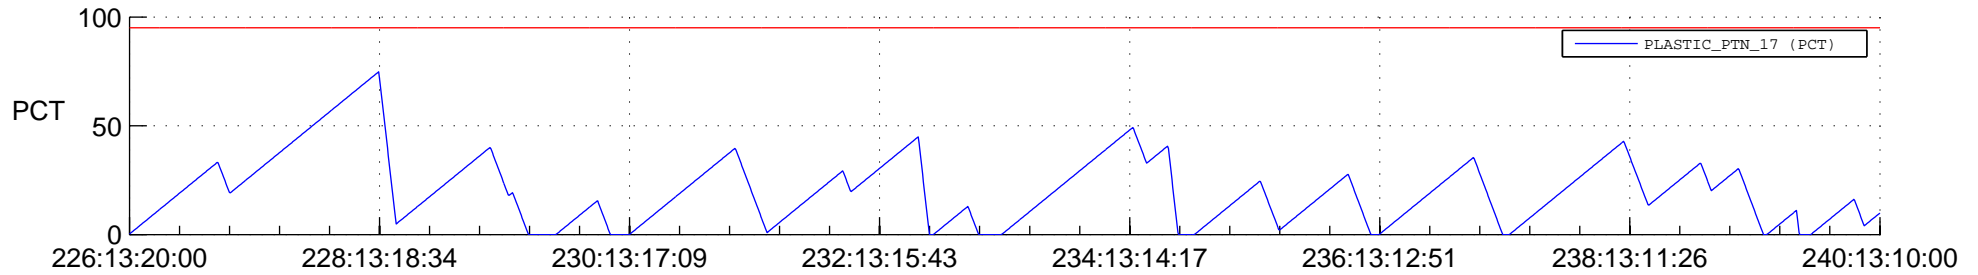

STEREO AHEAD SSR PCT Full Prediction

SWAVES_Percent_Full_Prediction

IMPACT_Percent_Full_Prediction

PLASTIC_Percent_Full_Prediction

Spacecraft_DownLink_Rate

Ground Time (2013:226:13:20:00.000 -2013:240:13:10:00.000)