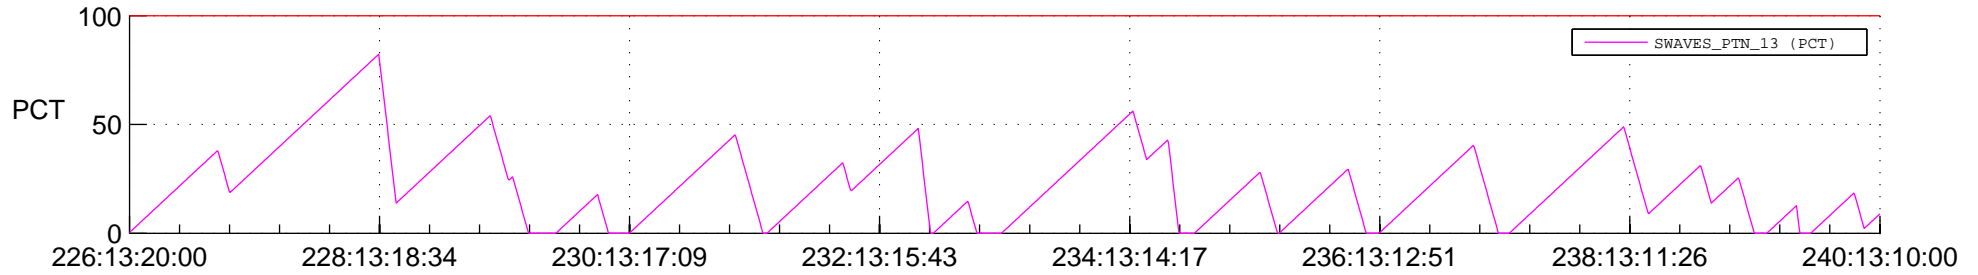

STEREO AHEAD SSR PCT Full Prediction

SWAVES_Percent_Full_Prediction

IMPACT_Percent_Full_Prediction

PLASTIC_Percent_Full_Prediction

Spacecraft_DownLink_Rate

Ground Time (2013:226:13:20:00.000 -2013:240:13:10:00.000)