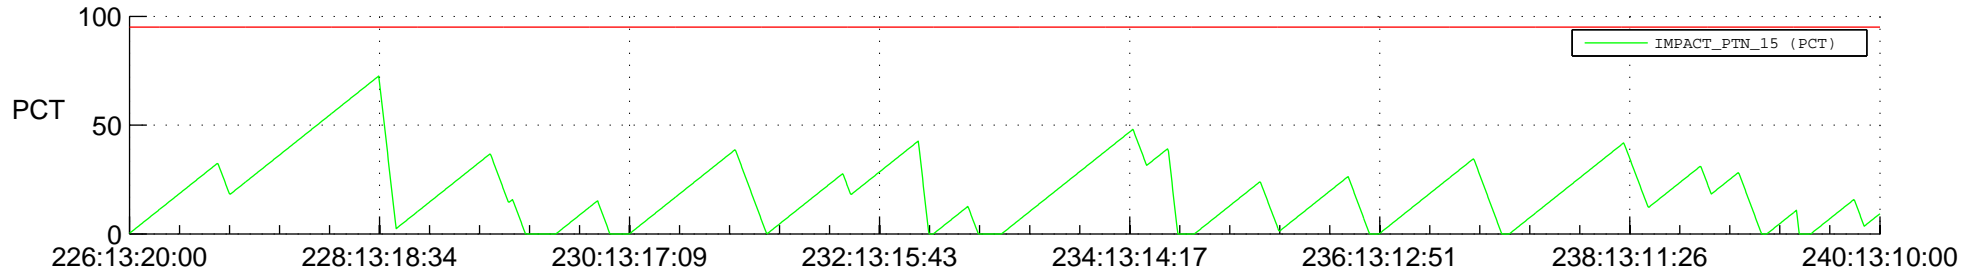

STEREO AHEAD SSR PCT Full Prediction

SWAVES_Percent_Full_Prediction

IMPACT_Percent_Full_Prediction

PLASTIC_Percent_Full_Prediction

Spacecraft_DownLink_Rate

Ground Time (2013:226:13:20:00.000 -2013:240:13:10:00.000)