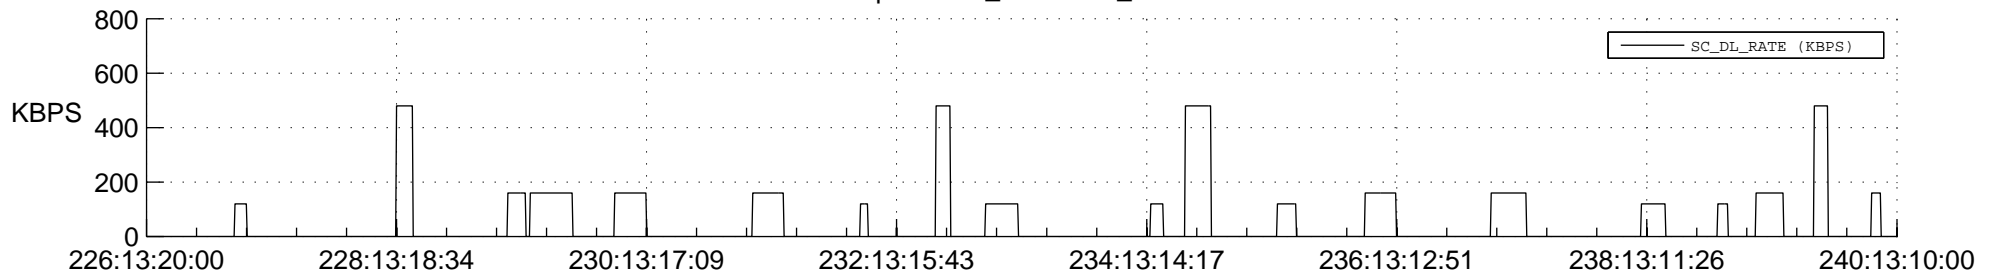

STEREO AHEAD SSR PCT Full Prediction

SWAVES_Percent_Full_Prediction

IMPACT_Percent_Full_Prediction

PLASTIC_Percent_Full_Prediction

Spacecraft_DownLink_Rate

Ground Time (2013:226:13:20:00.000 -2013:240:13:10:00.000)