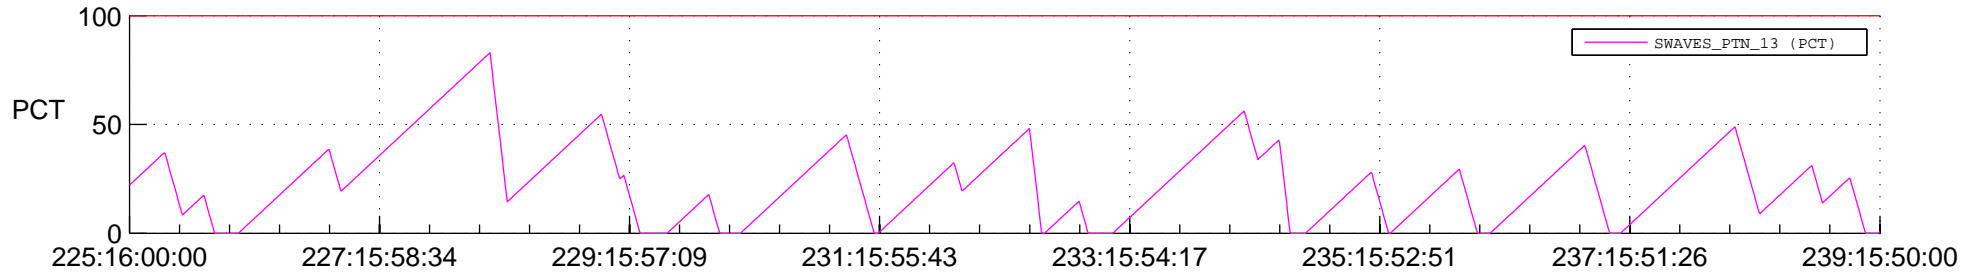

STEREO AHEAD SSR PCT Full Prediction

SWAVES_Percent_Full_Prediction

IMPACT_Percent_Full_Prediction

PLASTIC_Percent_Full_Prediction

Spacecraft_DownLink_Rate

Ground Time (2013:225:16:00:00.000 -2013:239:15:50:00.000)