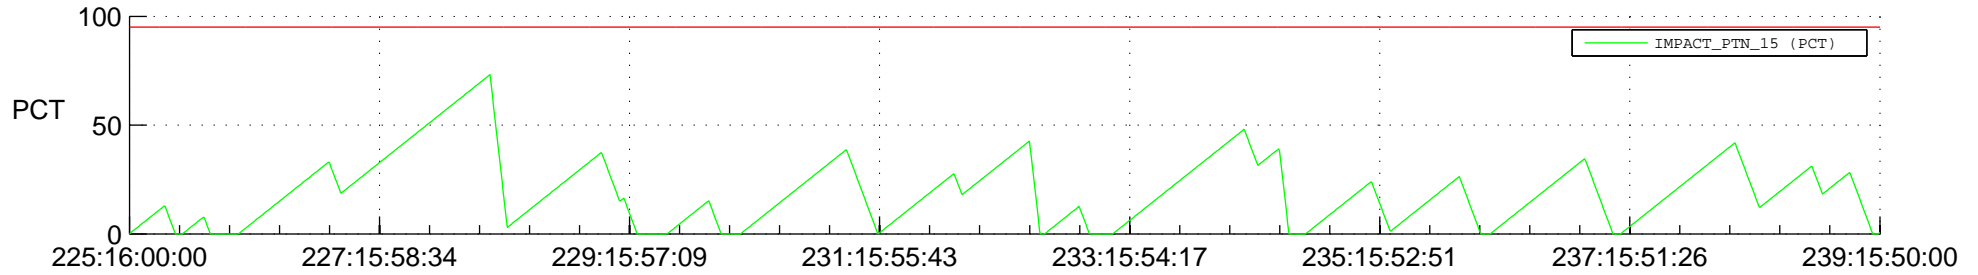

STEREO AHEAD SSR PCT Full Prediction

SWAVES_Percent_Full_Prediction

IMPACT_Percent_Full_Prediction

PLASTIC_Percent_Full_Prediction

Spacecraft_DownLink_Rate

Ground Time (2013:225:16:00:00.000 -2013:239:15:50:00.000)