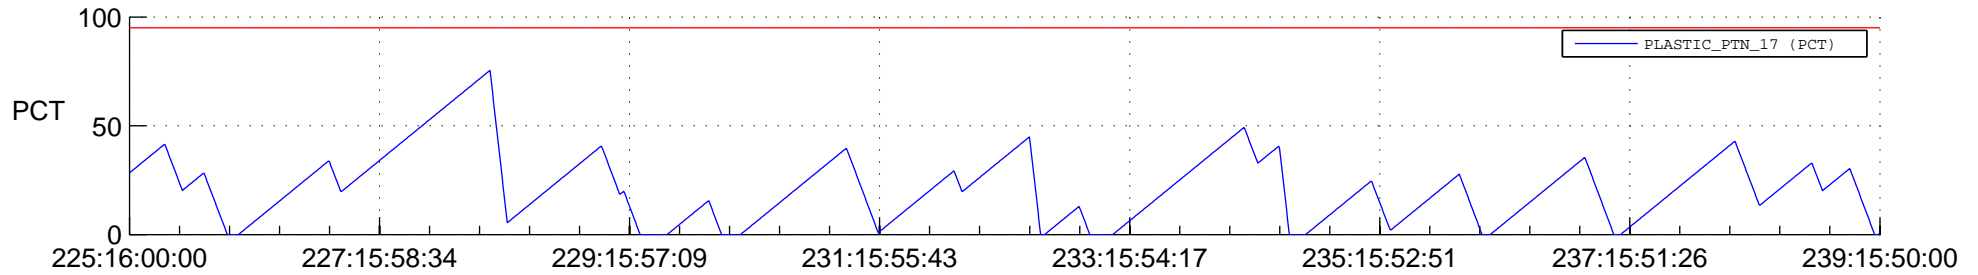

STEREO AHEAD SSR PCT Full Prediction

SWAVES_Percent_Full_Prediction

IMPACT_Percent_Full_Prediction

PLASTIC_Percent_Full_Prediction

Spacecraft_DownLink_Rate

Ground Time (2013:225:16:00:00.000 -2013:239:15:50:00.000)