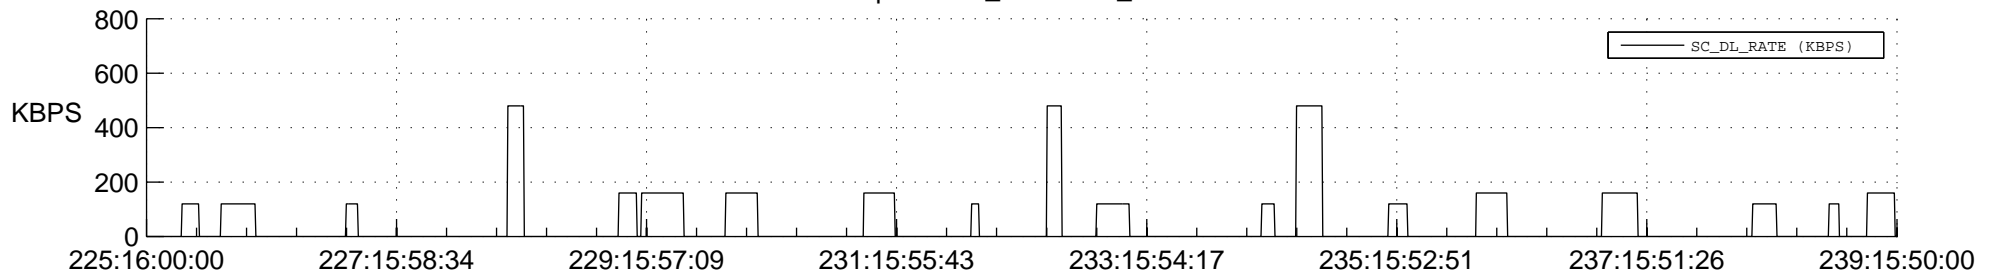

STEREO AHEAD SSR PCT Full Prediction

SWAVES_Percent_Full_Prediction

IMPACT_Percent_Full_Prediction

PLASTIC_Percent_Full_Prediction

Spacecraft_DownLink_Rate

Ground Time (2013:225:16:00:00.000 -2013:239:15:50:00.000)