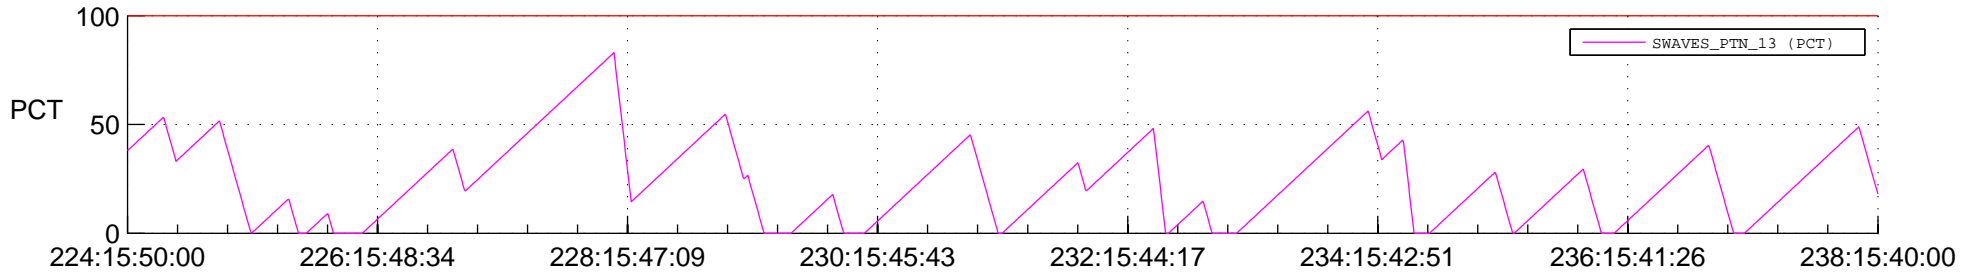

STEREO AHEAD SSR PCT Full Prediction

SWAVES_Percent_Full_Prediction

IMPACT_Percent_Full_Prediction

PLASTIC_Percent_Full_Prediction

Spacecraft_DownLink_Rate

Ground Time (2013:224:15:50:00.000 -2013:238:15:40:00.000)