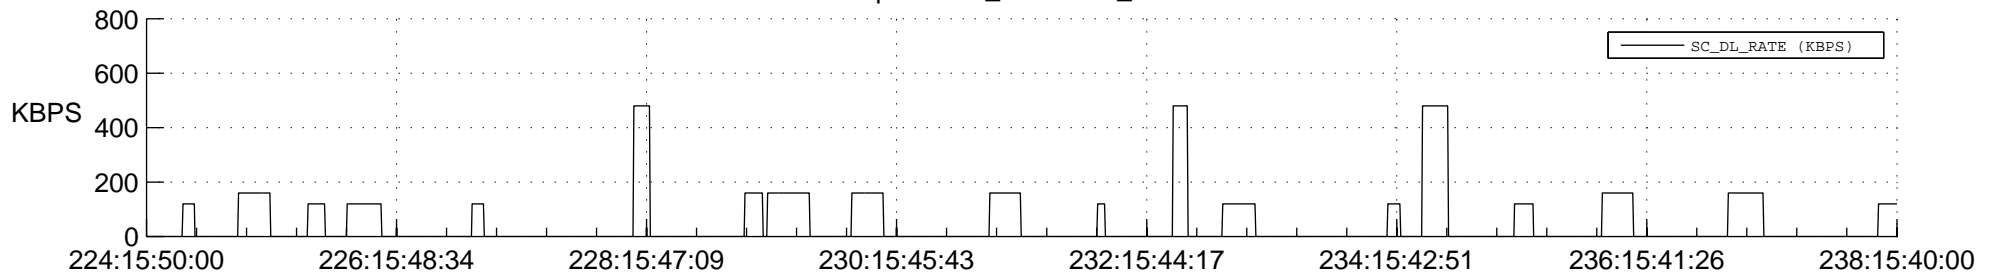

STEREO AHEAD SSR PCT Full Prediction

SWAVES_Percent_Full_Prediction

IMPACT_Percent_Full_Prediction

PLASTIC_Percent_Full_Prediction

Spacecraft_DownLink_Rate

Ground Time (2013:224:15:50:00.000 -2013:238:15:40:00.000)