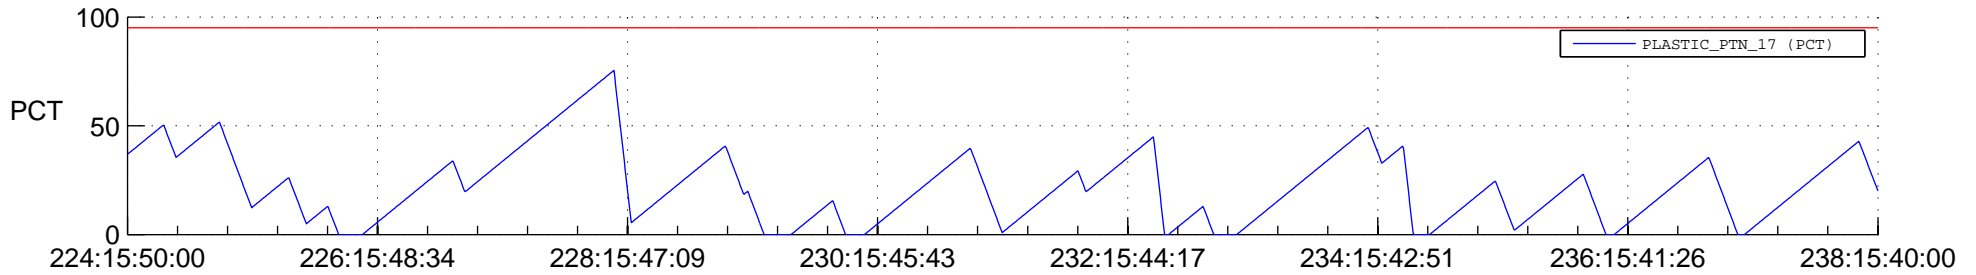

STEREO AHEAD SSR PCT Full Prediction

SWAVES_Percent_Full_Prediction

IMPACT_Percent_Full_Prediction

PLASTIC_Percent_Full_Prediction

Spacecraft_DownLink_Rate

Ground Time (2013:224:15:50:00.000 -2013:238:15:40:00.000)