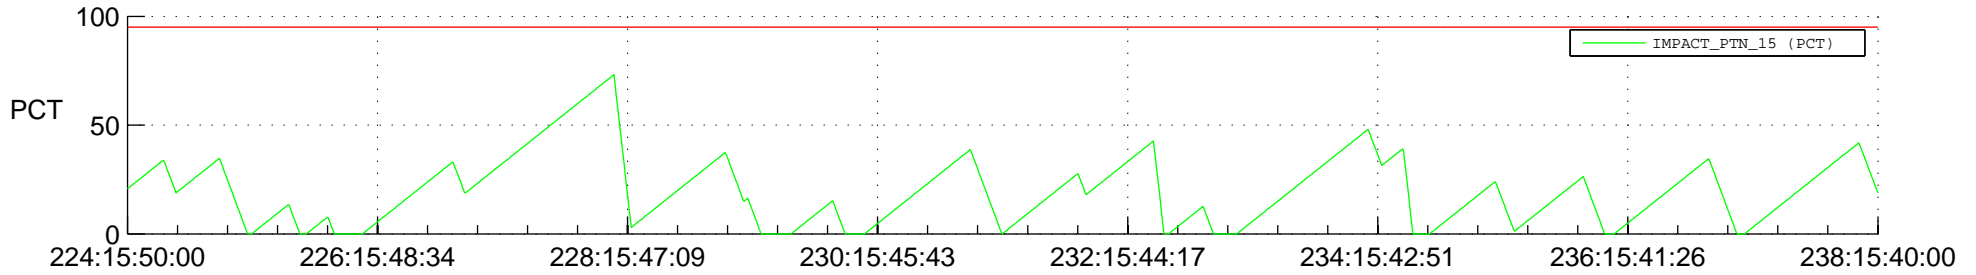

STEREO AHEAD SSR PCT Full Prediction

SWAVES_Percent_Full_Prediction

IMPACT_Percent_Full_Prediction

PLASTIC_Percent_Full_Prediction

Spacecraft_DownLink_Rate

Ground Time (2013:224:15:50:00.000 -2013:238:15:40:00.000)