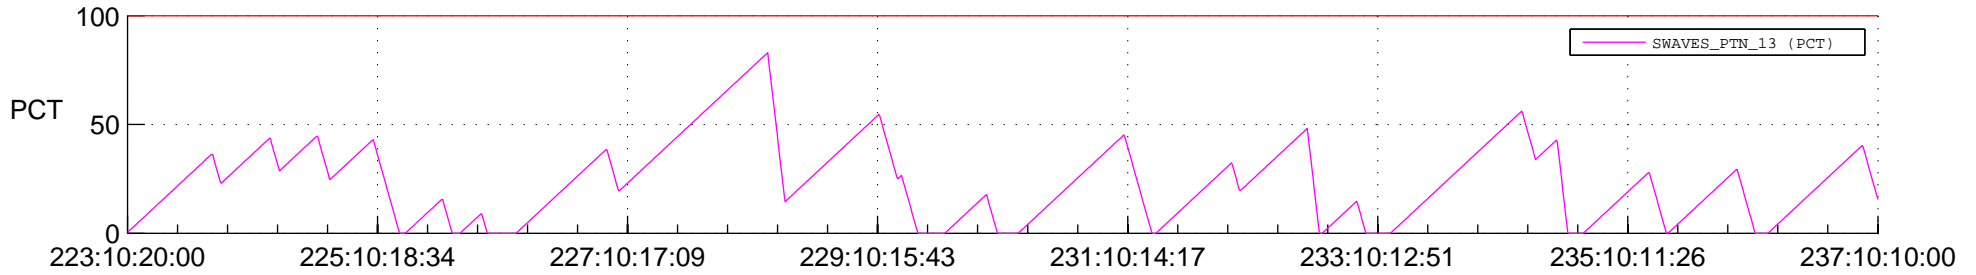

STEREO AHEAD SSR PCT Full Prediction

SWAVES_Percent_Full_Prediction

IMPACT_Percent_Full_Prediction

PLASTIC_Percent_Full_Prediction

Spacecraft_DownLink_Rate