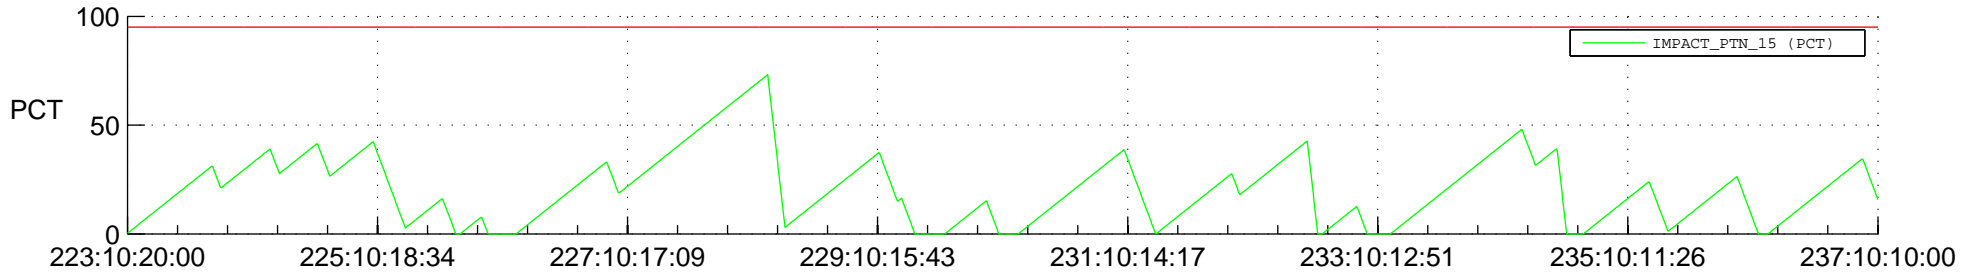

STEREO AHEAD SSR PCT Full Prediction

SWAVES_Percent_Full_Prediction

IMPACT_Percent_Full_Prediction

PLASTIC_Percent_Full_Prediction

Spacecraft_DownLink_Rate