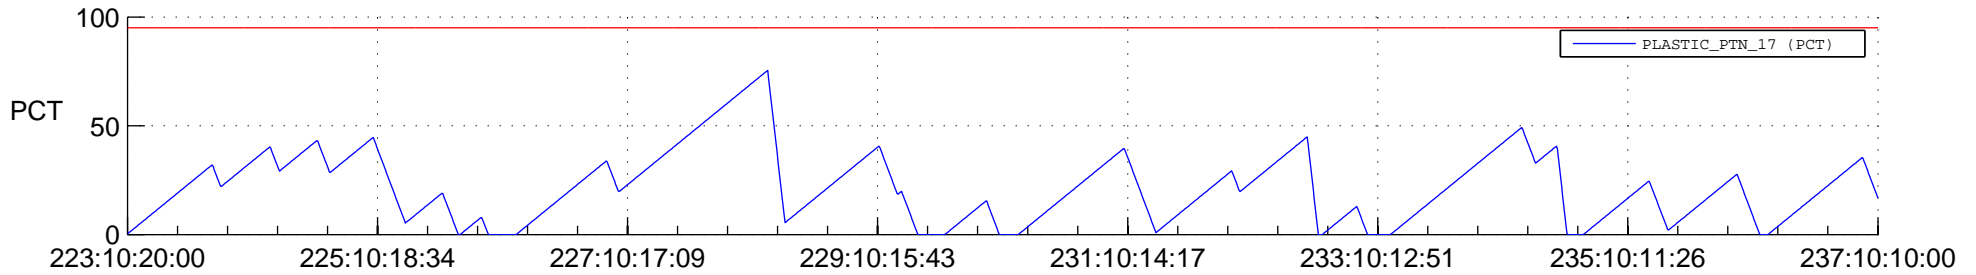

STEREO AHEAD SSR PCT Full Prediction

SWAVES_Percent_Full_Prediction

IMPACT_Percent_Full_Prediction

PLASTIC_Percent_Full_Prediction

Spacecraft_DownLink_Rate