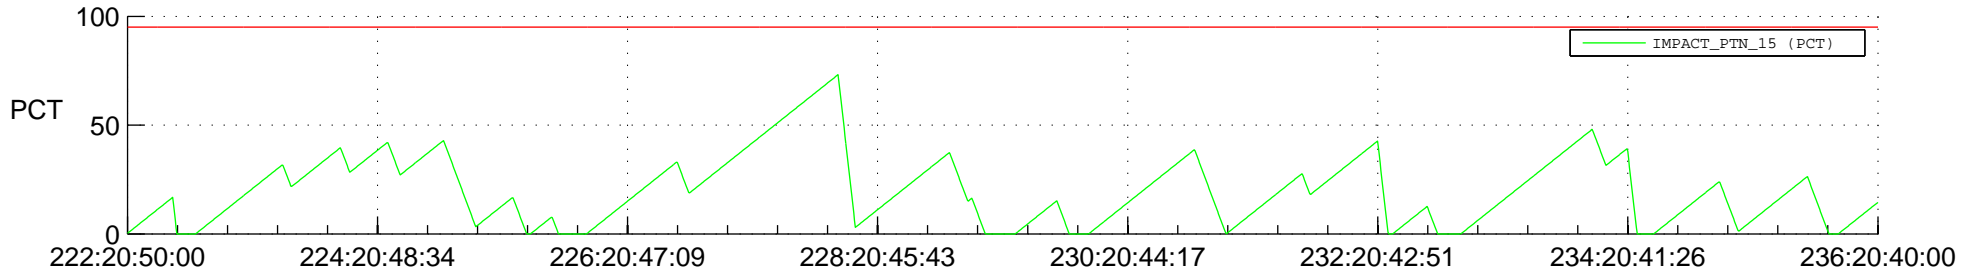

STEREO AHEAD SSR PCT Full Prediction

SWAVES_Percent_Full_Prediction

IMPACT_Percent_Full_Prediction

PLASTIC_Percent_Full_Prediction

Spacecraft_DownLink_Rate

Ground Time (2013:222:20:50:00.000 -2013:236:20:40:00.000)