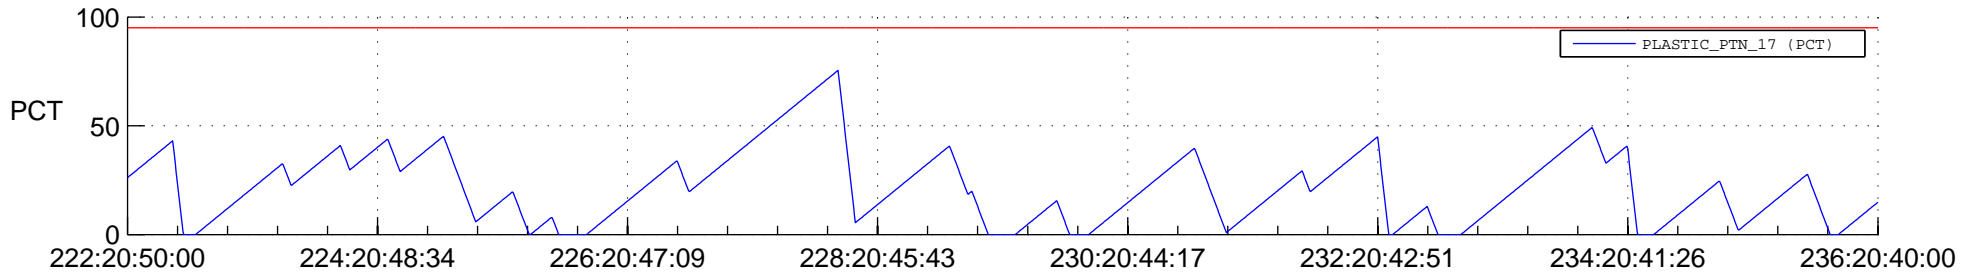

STEREO AHEAD SSR PCT Full Prediction

SWAVES_Percent_Full_Prediction

IMPACT_Percent_Full_Prediction

PLASTIC_Percent_Full_Prediction

Spacecraft_DownLink_Rate

Ground Time (2013:222:20:50:00.000 -2013:236:20:40:00.000)