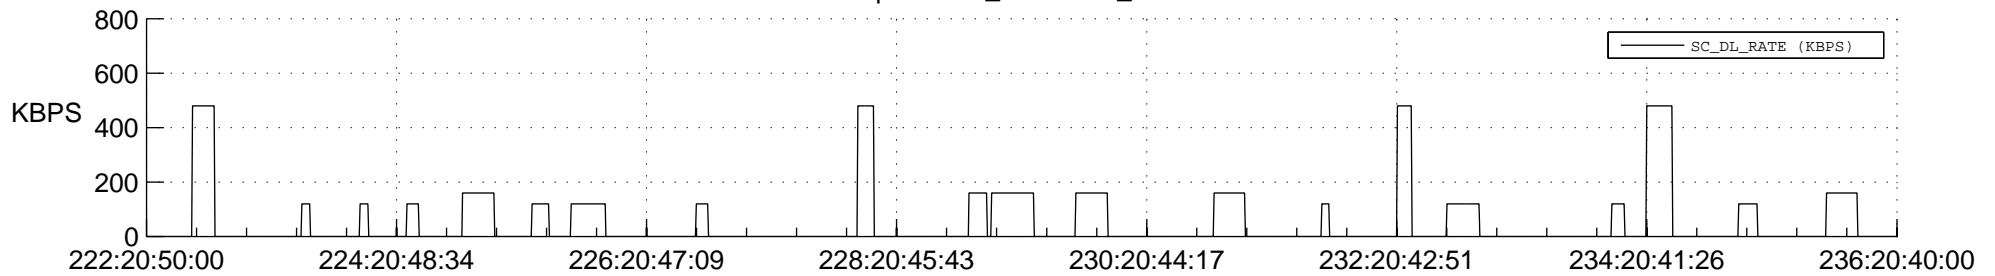

STEREO AHEAD SSR PCT Full Prediction

SWAVES_Percent_Full_Prediction

IMPACT_Percent_Full_Prediction

PLASTIC_Percent_Full_Prediction

Spacecraft_DownLink_Rate

Ground Time (2013:222:20:50:00.000 -2013:236:20:40:00.000)