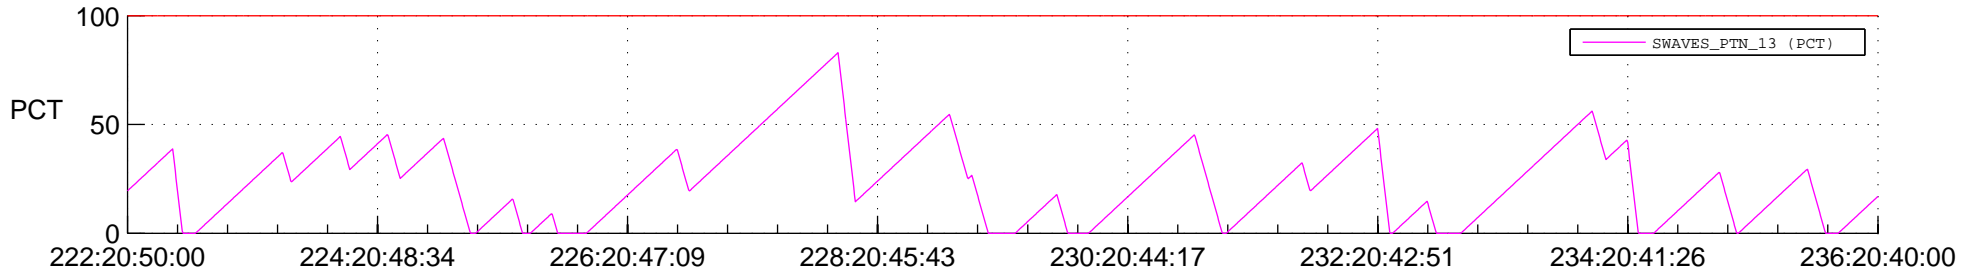

STEREO AHEAD SSR PCT Full Prediction

SWAVES_Percent_Full_Prediction

IMPACT_Percent_Full_Prediction

PLASTIC_Percent_Full_Prediction

Spacecraft_DownLink_Rate

Ground Time (2013:222:20:50:00.000 -2013:236:20:40:00.000)