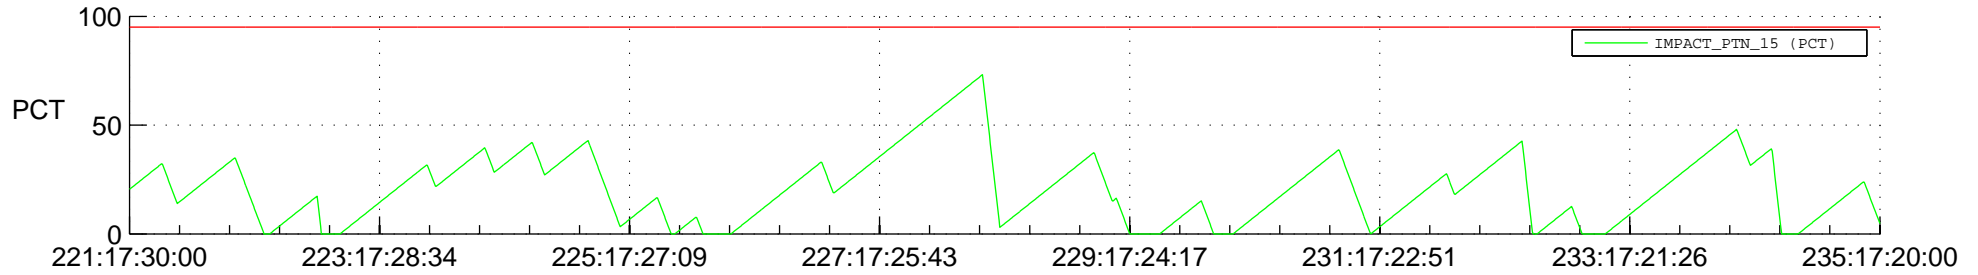

STEREO AHEAD SSR PCT Full Prediction

SWAVES_Percent_Full_Prediction

IMPACT_Percent_Full_Prediction

PLASTIC_Percent_Full_Prediction

Spacecraft_DownLink_Rate

Ground Time (2013:221:17:30:00.000 -2013:235:17:20:00.000)