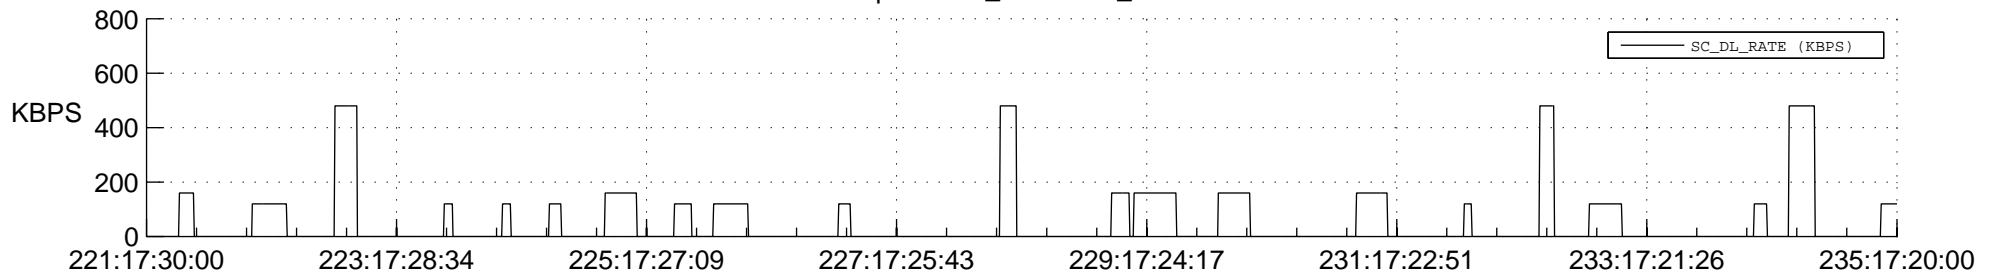

STEREO AHEAD SSR PCT Full Prediction

SWAVES_Percent_Full_Prediction

IMPACT_Percent_Full_Prediction

PLASTIC_Percent_Full_Prediction

Spacecraft_DownLink_Rate

Ground Time (2013:221:17:30:00.000 -2013:235:17:20:00.000)