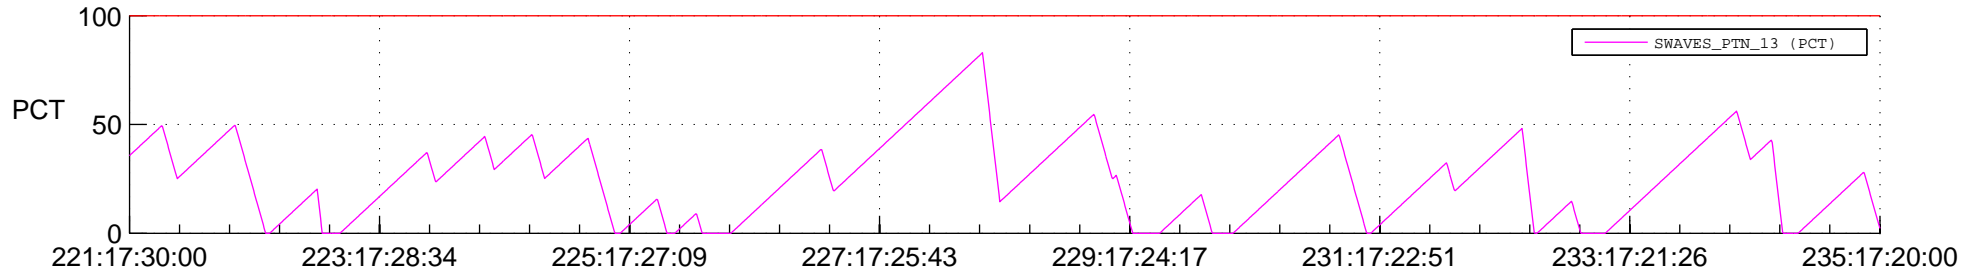

STEREO AHEAD SSR PCT Full Prediction

SWAVES_Percent_Full_Prediction

IMPACT_Percent_Full_Prediction

PLASTIC_Percent_Full_Prediction

Spacecraft_DownLink_Rate

Ground Time (2013:221:17:30:00.000 -2013:235:17:20:00.000)