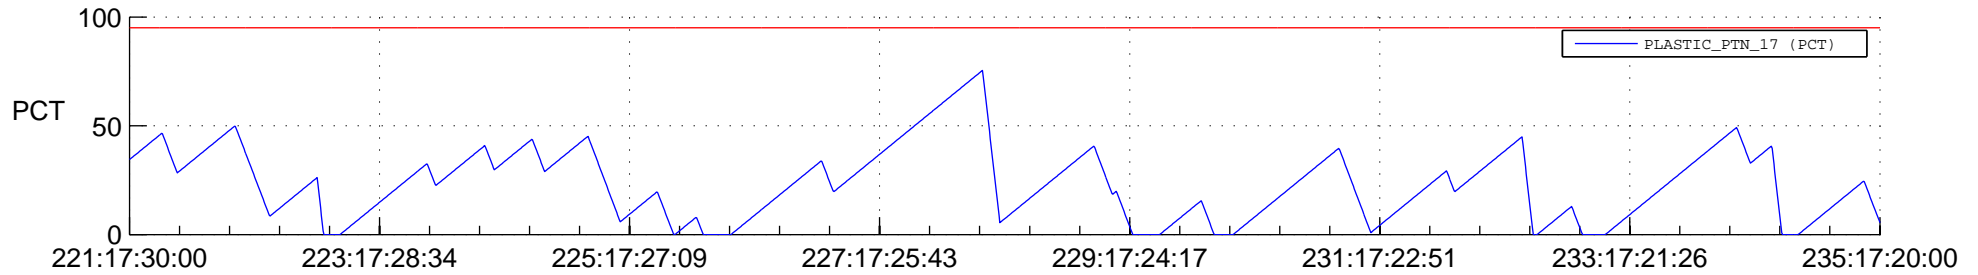

STEREO AHEAD SSR PCT Full Prediction

SWAVES_Percent_Full_Prediction

IMPACT_Percent_Full_Prediction

PLASTIC_Percent_Full_Prediction

Spacecraft_DownLink_Rate

Ground Time (2013:221:17:30:00.000 -2013:235:17:20:00.000)