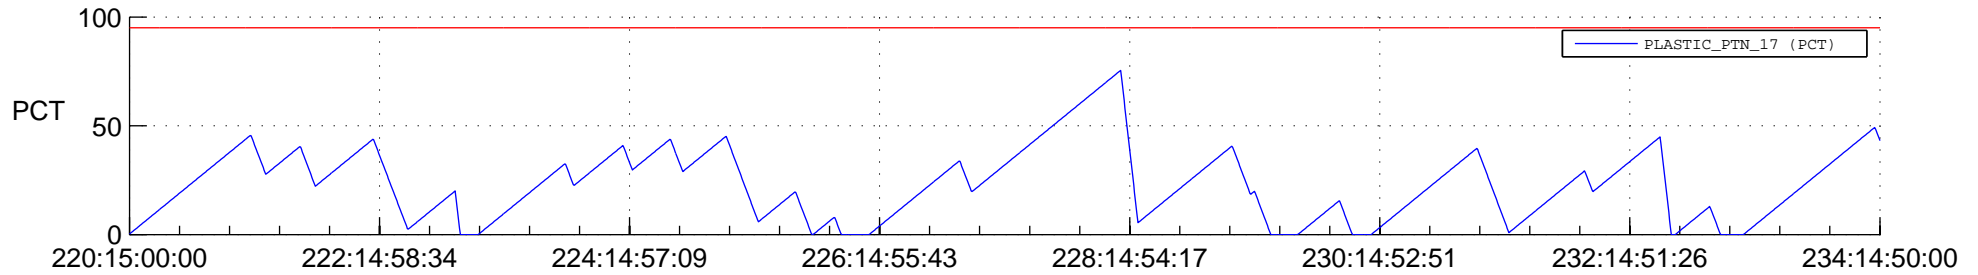

STEREO AHEAD SSR PCT Full Prediction

SWAVES_Percent_Full_Prediction

IMPACT_Percent_Full_Prediction

PLASTIC_Percent_Full_Prediction

Spacecraft_DownLink_Rate

Ground Time (2013:220:15:00:00.000 -2013:234:14:50:00.000)