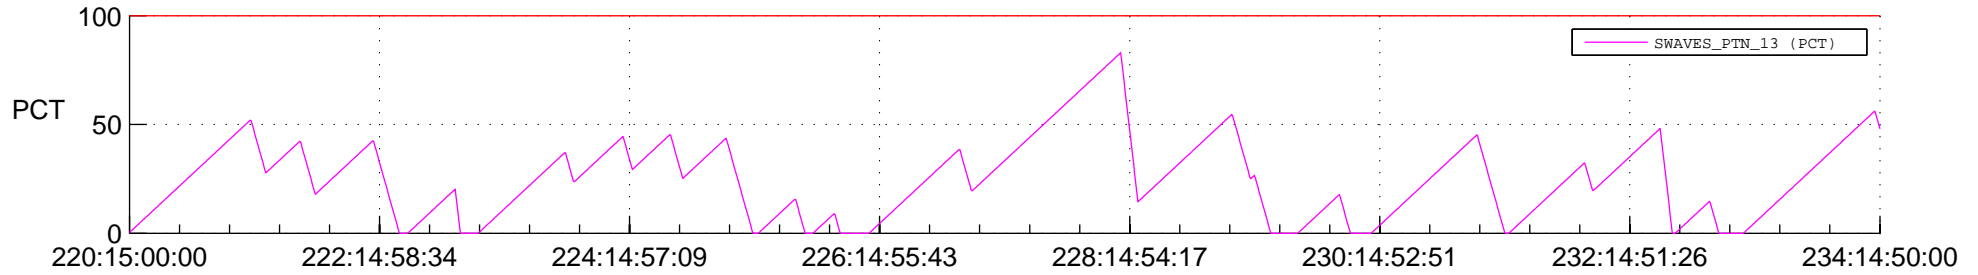

STEREO AHEAD SSR PCT Full Prediction

SWAVES_Percent_Full_Prediction

IMPACT_Percent_Full_Prediction

PLASTIC_Percent_Full_Prediction

Spacecraft_DownLink_Rate

Ground Time (2013:220:15:00:00.000 -2013:234:14:50:00.000)