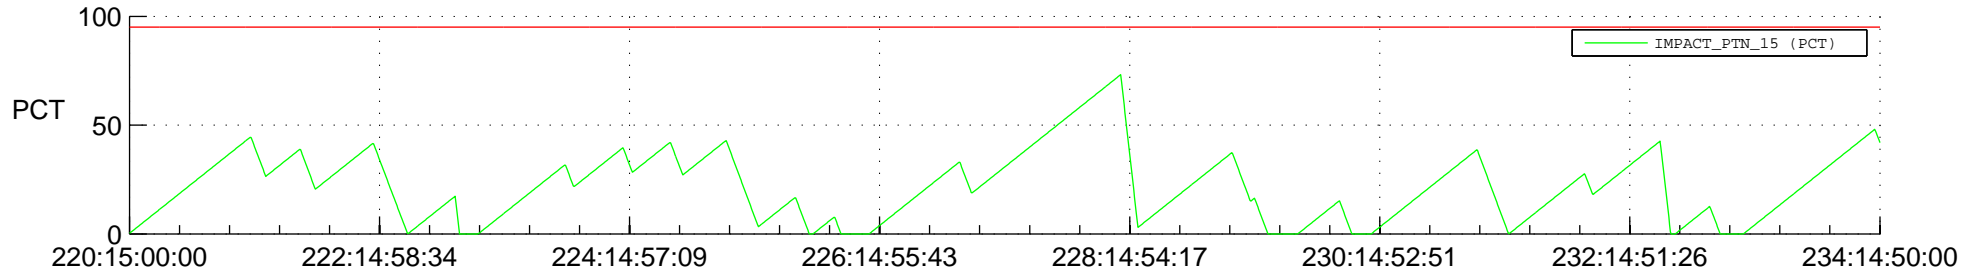

STEREO AHEAD SSR PCT Full Prediction

SWAVES_Percent_Full_Prediction

IMPACT_Percent_Full_Prediction

PLASTIC_Percent_Full_Prediction

Spacecraft_DownLink_Rate

Ground Time (2013:220:15:00:00.000 -2013:234:14:50:00.000)