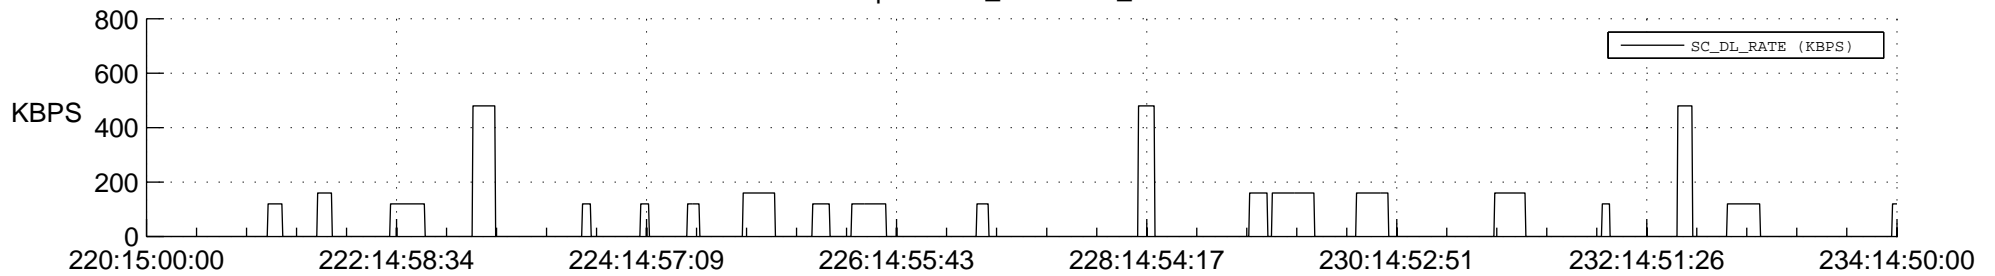

STEREO AHEAD SSR PCT Full Prediction

SWAVES_Percent_Full_Prediction

IMPACT_Percent_Full_Prediction

PLASTIC_Percent_Full_Prediction

Spacecraft_DownLink_Rate

Ground Time (2013:220:15:00:00.000 -2013:234:14:50:00.000)