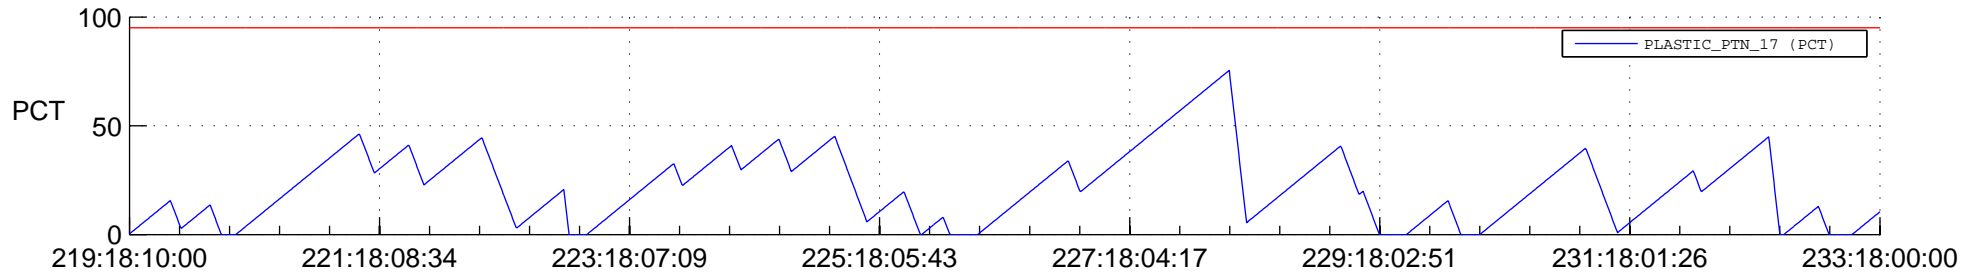

STEREO AHEAD SSR PCT Full Prediction

SWAVES_Percent_Full_Prediction

IMPACT_Percent_Full_Prediction

PLASTIC_Percent_Full_Prediction

Spacecraft_DownLink_Rate