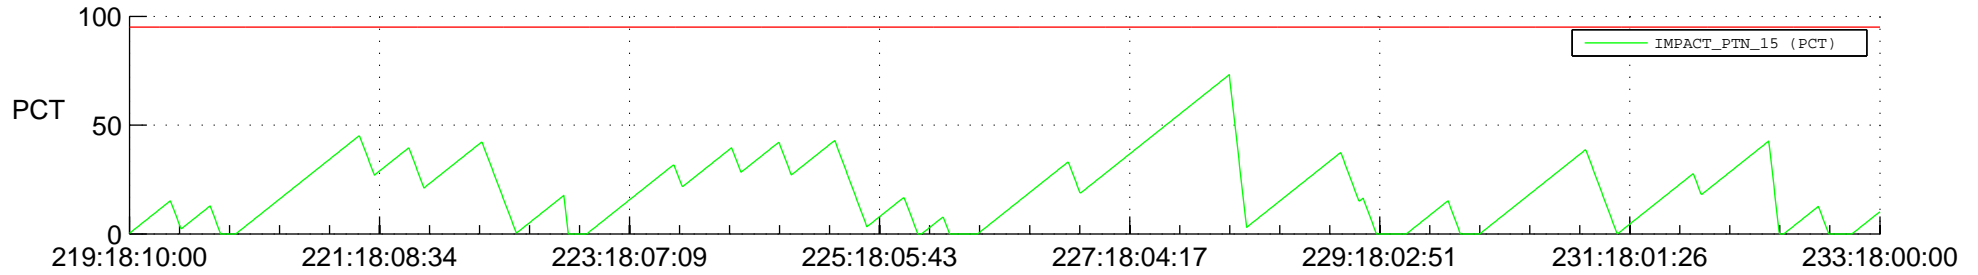

STEREO AHEAD SSR PCT Full Prediction

SWAVES_Percent_Full_Prediction

IMPACT_Percent_Full_Prediction

PLASTIC_Percent_Full_Prediction

Spacecraft_DownLink_Rate