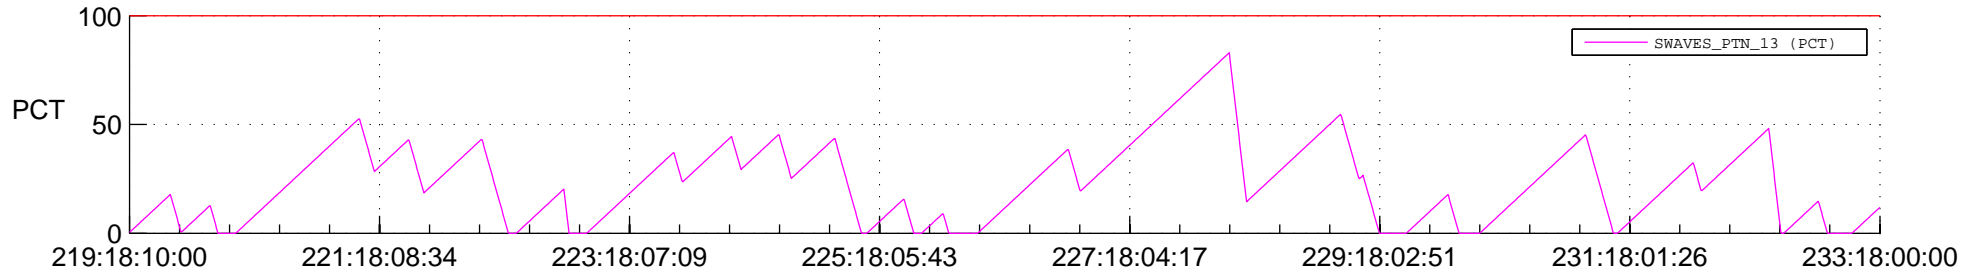

STEREO AHEAD SSR PCT Full Prediction

SWAVES_Percent_Full_Prediction

IMPACT_Percent_Full_Prediction

PLASTIC_Percent_Full_Prediction

Spacecraft_DownLink_Rate