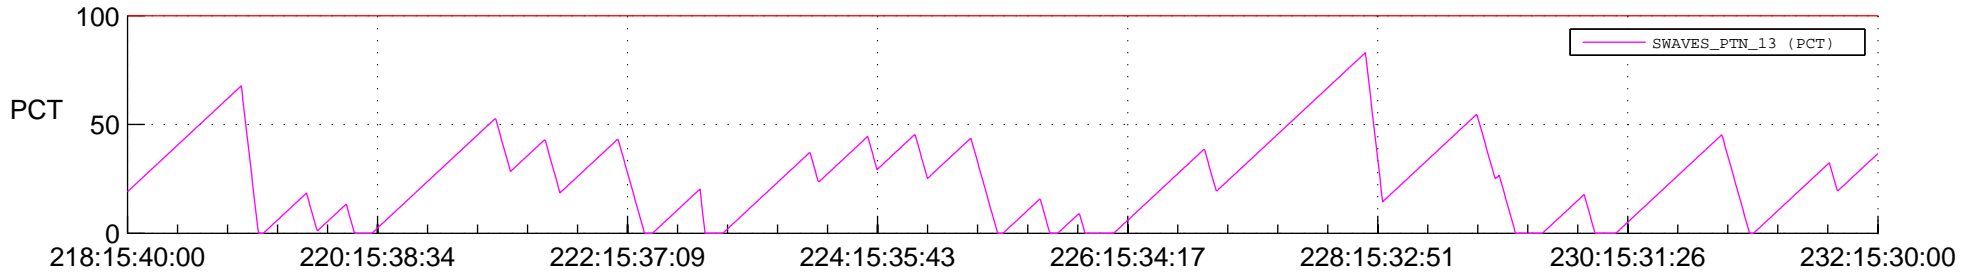

## SWAVES\_Percent\_Full\_Prediction

## Spacecraft\_DownLink\_Rate

Ground Time (2013:218:15:40:00.000 -2013:232:15:30:00.000)