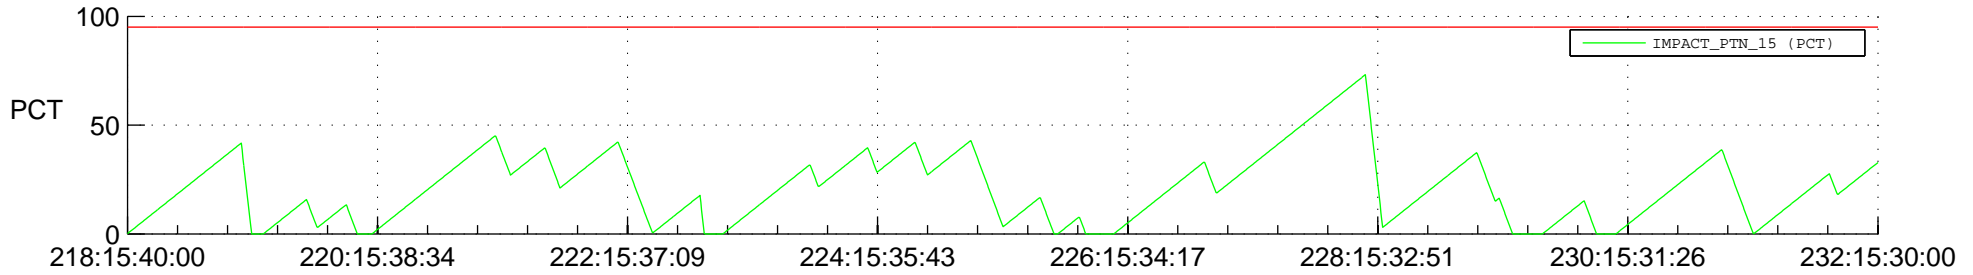

IMPACT_Percent_Full_Prediction