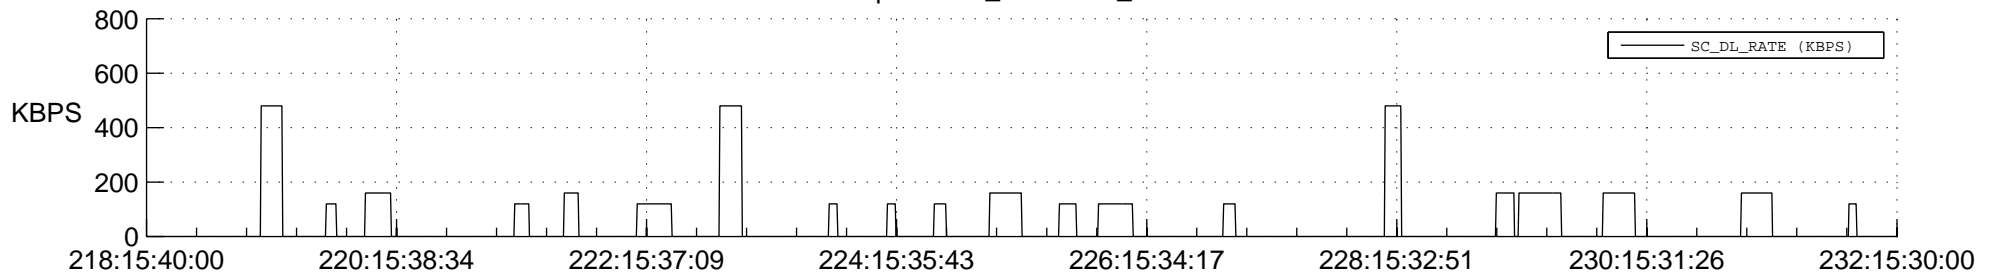

## Spacecraft\_DownLink\_Rate

Ground Time (2013:218:15:40:00.000 -2013:232:15:30:00.000)