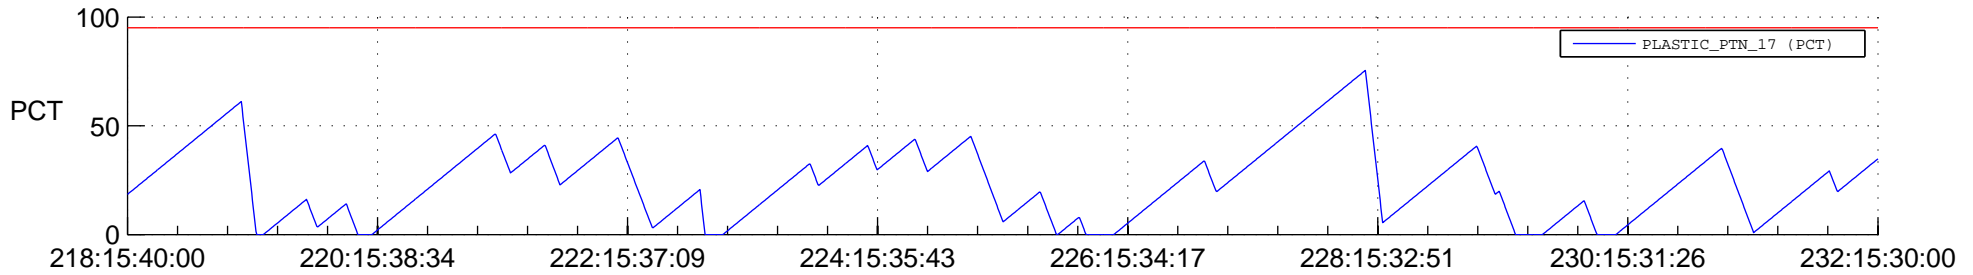

# STEREO AHEAD SSR PCT Full Prediction

## SWAVES\_Percent\_Full\_Prediction

## Spacecraft\_DownLink\_Rate

Ground Time (2013:218:15:40:00.000 -2013:232:15:30:00.000)