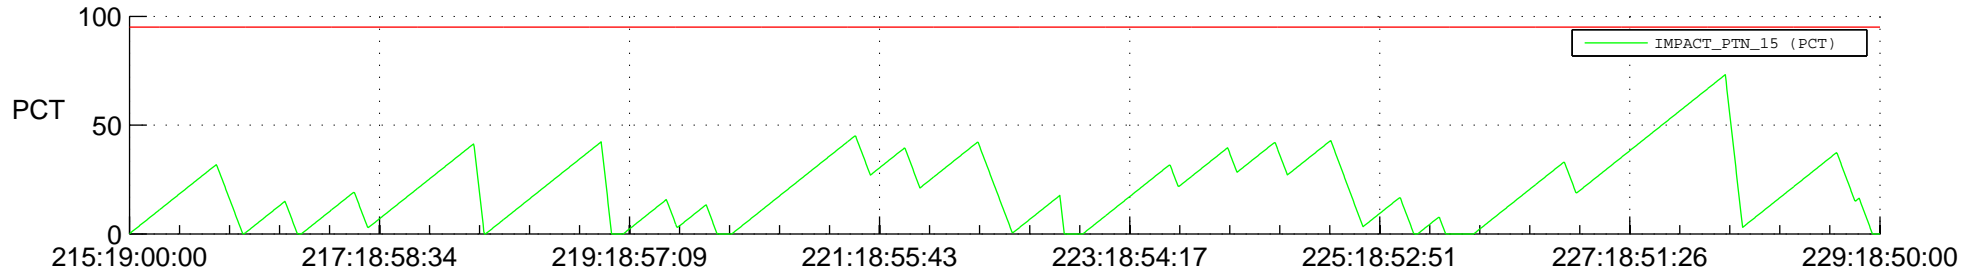

STEREO AHEAD SSR PCT Full Prediction

SWAVES_Percent_Full_Prediction

IMPACT_Percent_Full_Prediction

PLASTIC_Percent_Full_Prediction

Spacecraft_DownLink_Rate

Ground Time (2013:215:19:00:00.000 -2013:229:18:50:00.000)