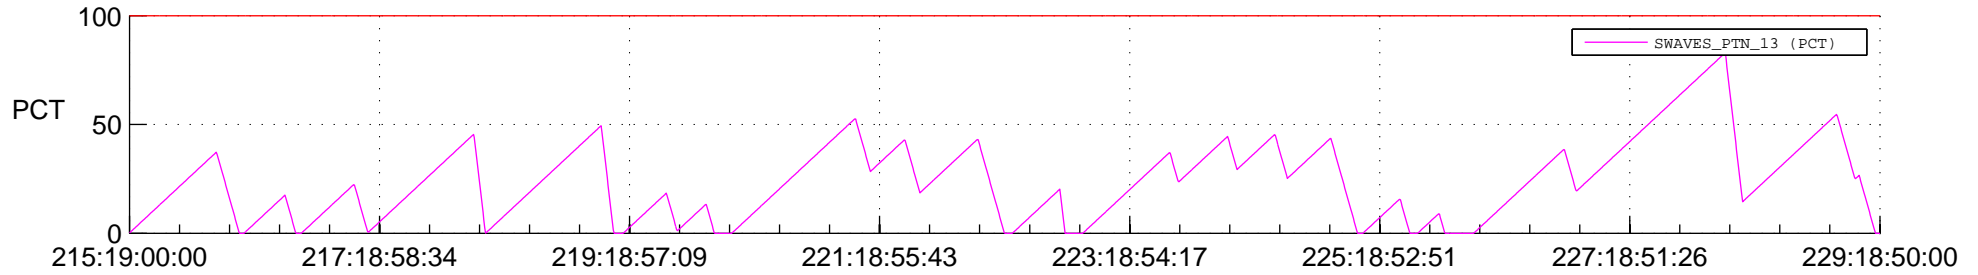

STEREO AHEAD SSR PCT Full Prediction

SWAVES_Percent_Full_Prediction

IMPACT_Percent_Full_Prediction

PLASTIC_Percent_Full_Prediction

Spacecraft_DownLink_Rate

Ground Time (2013:215:19:00:00.000 -2013:229:18:50:00.000)