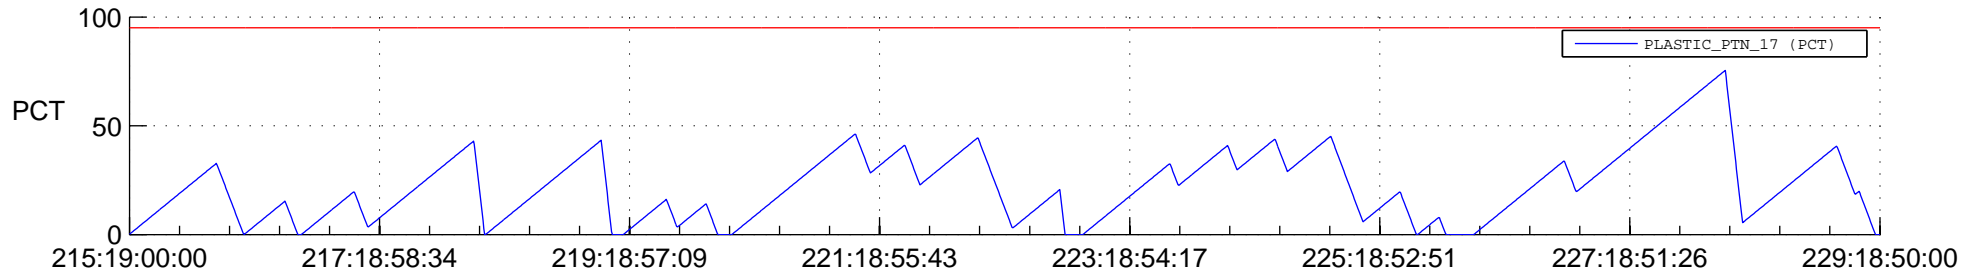

STEREO AHEAD SSR PCT Full Prediction

SWAVES_Percent_Full_Prediction

IMPACT_Percent_Full_Prediction

PLASTIC_Percent_Full_Prediction

Spacecraft_DownLink_Rate

Ground Time (2013:215:19:00:00.000 -2013:229:18:50:00.000)