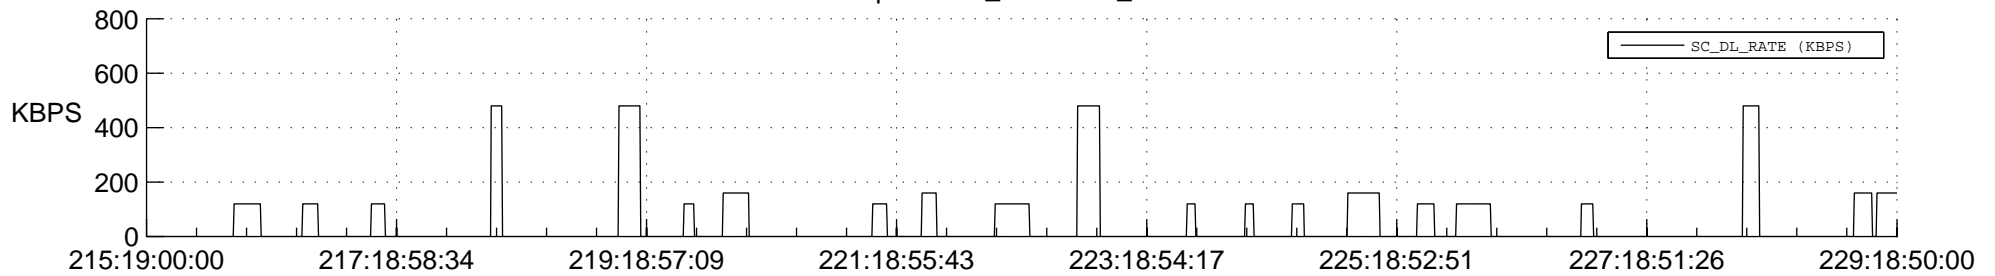

STEREO AHEAD SSR PCT Full Prediction

SWAVES_Percent_Full_Prediction

IMPACT_Percent_Full_Prediction

PLASTIC_Percent_Full_Prediction

Spacecraft_DownLink_Rate

Ground Time (2013:215:19:00:00.000 -2013:229:18:50:00.000)