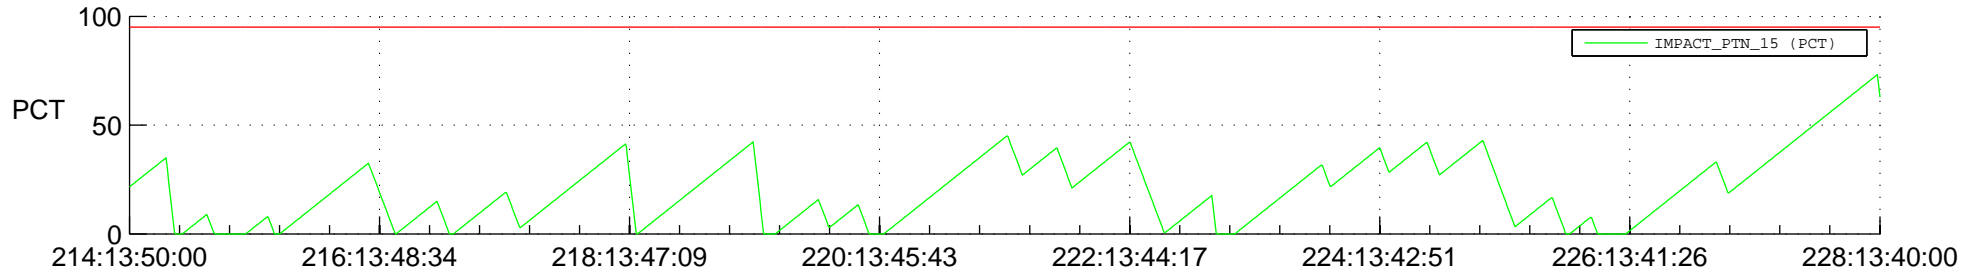

STEREO AHEAD SSR PCT Full Prediction

SWAVES_Percent_Full_Prediction

IMPACT_Percent_Full_Prediction

PLASTIC_Percent_Full_Prediction

Spacecraft_DownLink_Rate

Ground Time (2013:214:13:50:00.000 -2013:228:13:40:00.000)