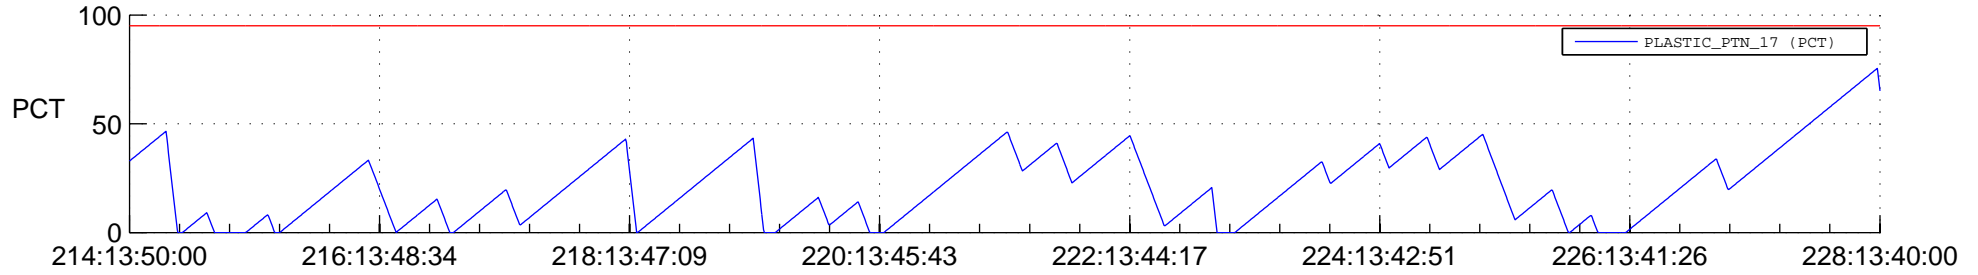

STEREO AHEAD SSR PCT Full Prediction

SWAVES_Percent_Full_Prediction

IMPACT_Percent_Full_Prediction

PLASTIC_Percent_Full_Prediction

Spacecraft_DownLink_Rate

Ground Time (2013:214:13:50:00.000 -2013:228:13:40:00.000)