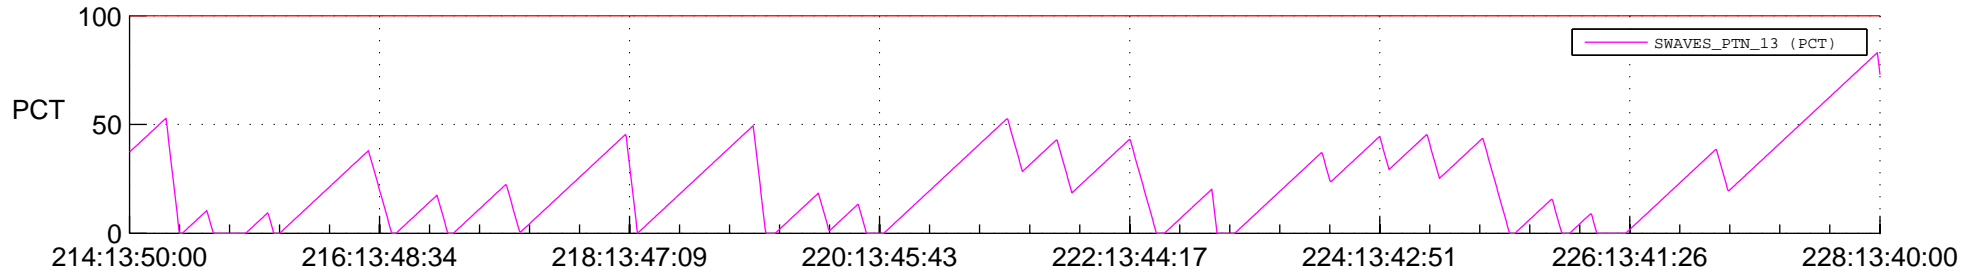

STEREO AHEAD SSR PCT Full Prediction

SWAVES_Percent_Full_Prediction

IMPACT_Percent_Full_Prediction

PLASTIC_Percent_Full_Prediction

Spacecraft_DownLink_Rate

Ground Time (2013:214:13:50:00.000 -2013:228:13:40:00.000)