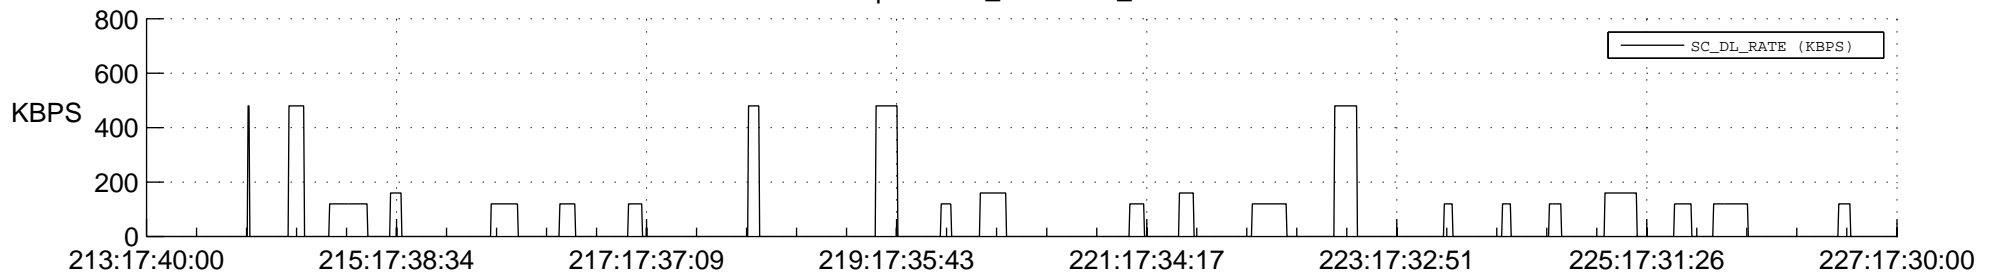

STEREO AHEAD SSR PCT Full Prediction

SWAVES_Percent_Full_Prediction

IMPACT_Percent_Full_Prediction

PLASTIC_Percent_Full_Prediction

Spacecraft_DownLink_Rate

Ground Time (2013:213:17:40:00.000 -2013:227:17:30:00.000)