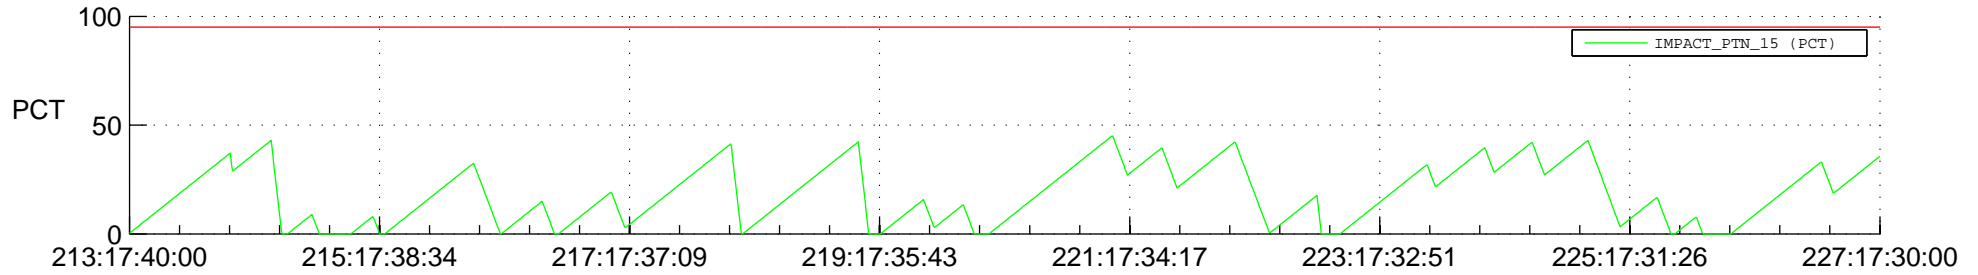

STEREO AHEAD SSR PCT Full Prediction

SWAVES_Percent_Full_Prediction

IMPACT_Percent_Full_Prediction

PLASTIC_Percent_Full_Prediction

Spacecraft_DownLink_Rate

Ground Time (2013:213:17:40:00.000 -2013:227:17:30:00.000)