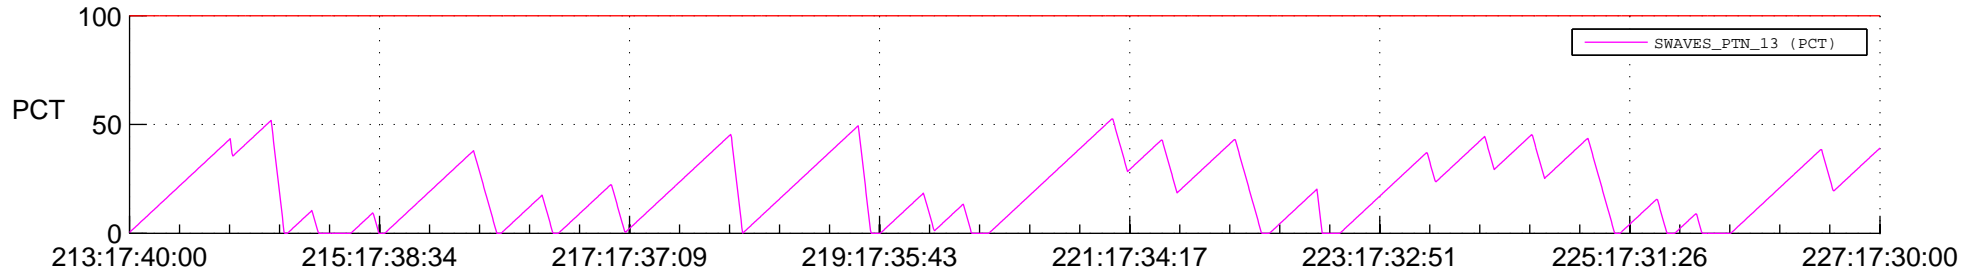

STEREO AHEAD SSR PCT Full Prediction

SWAVES_Percent_Full_Prediction

IMPACT_Percent_Full_Prediction

PLASTIC_Percent_Full_Prediction

Spacecraft_DownLink_Rate

Ground Time (2013:213:17:40:00.000 -2013:227:17:30:00.000)