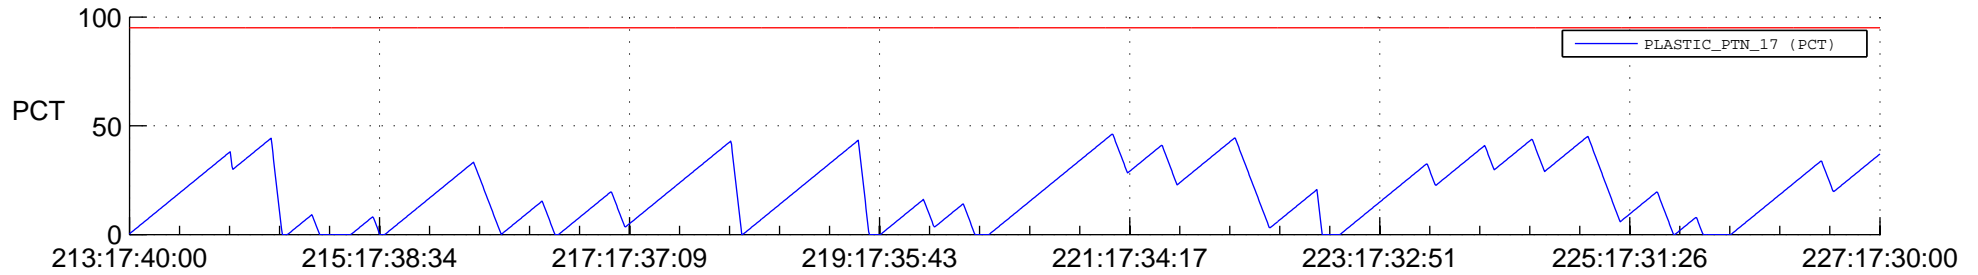

STEREO AHEAD SSR PCT Full Prediction

SWAVES_Percent_Full_Prediction

IMPACT_Percent_Full_Prediction

PLASTIC_Percent_Full_Prediction

Spacecraft_DownLink_Rate

Ground Time (2013:213:17:40:00.000 -2013:227:17:30:00.000)