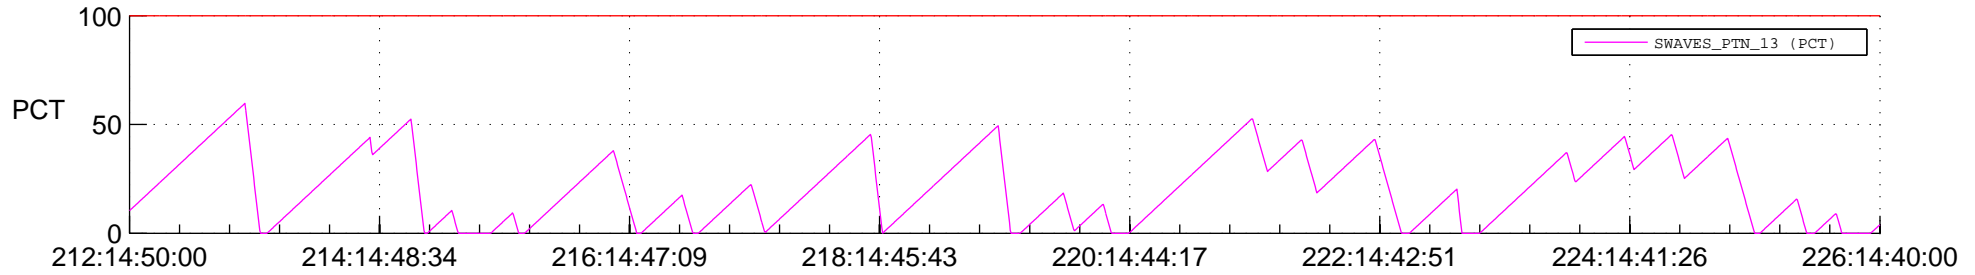

STEREO AHEAD SSR PCT Full Prediction

SWAVES_Percent_Full_Prediction

IMPACT_Percent_Full_Prediction

PLASTIC_Percent_Full_Prediction

Spacecraft_DownLink_Rate

Ground Time (2013:212:14:50:00.000 -2013:226:14:40:00.000)