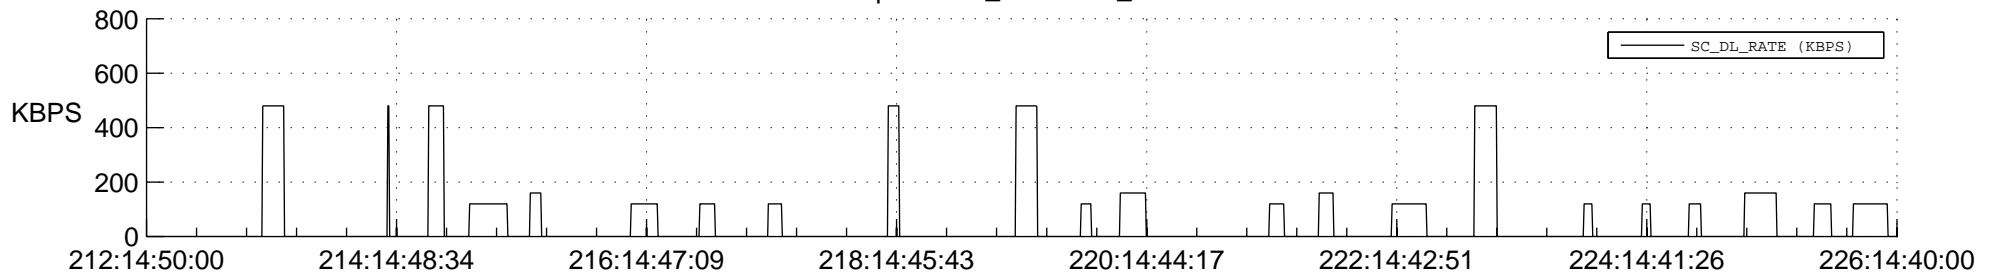

STEREO AHEAD SSR PCT Full Prediction

SWAVES_Percent_Full_Prediction

IMPACT_Percent_Full_Prediction

PLASTIC_Percent_Full_Prediction

Spacecraft_DownLink_Rate

Ground Time (2013:212:14:50:00.000 -2013:226:14:40:00.000)