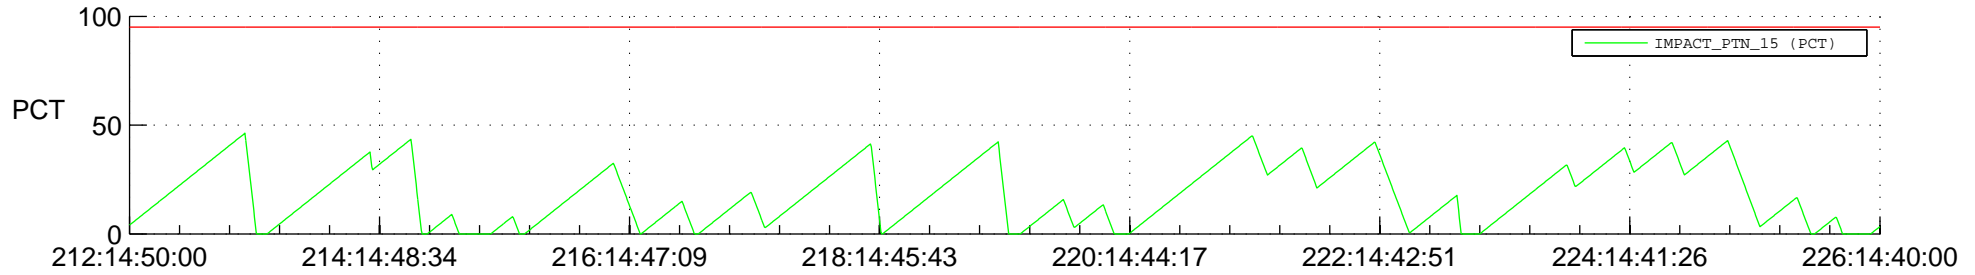

STEREO AHEAD SSR PCT Full Prediction

SWAVES_Percent_Full_Prediction

IMPACT_Percent_Full_Prediction

PLASTIC_Percent_Full_Prediction

Spacecraft_DownLink_Rate

Ground Time (2013:212:14:50:00.000 -2013:226:14:40:00.000)