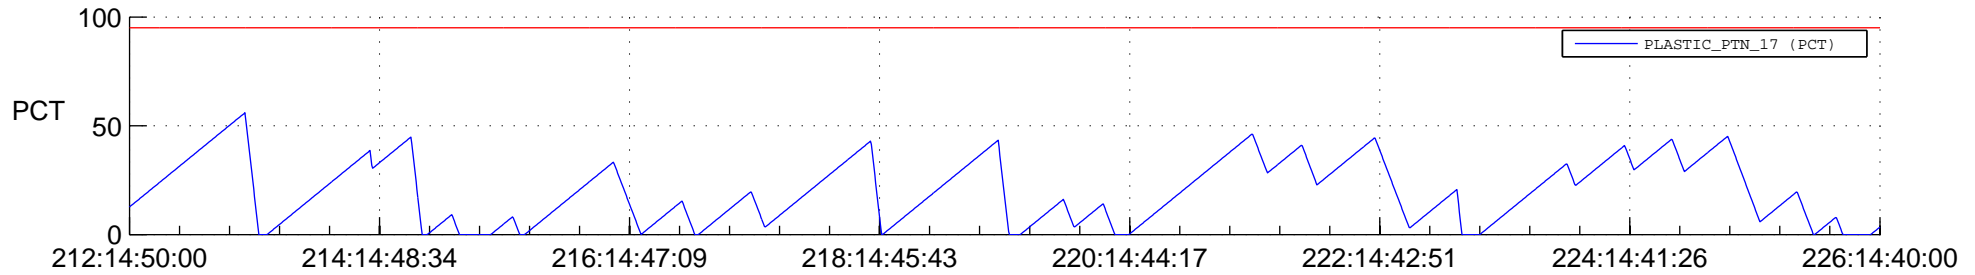

STEREO AHEAD SSR PCT Full Prediction

SWAVES_Percent_Full_Prediction

IMPACT_Percent_Full_Prediction

PLASTIC_Percent_Full_Prediction

Spacecraft_DownLink_Rate

Ground Time (2013:212:14:50:00.000 -2013:226:14:40:00.000)