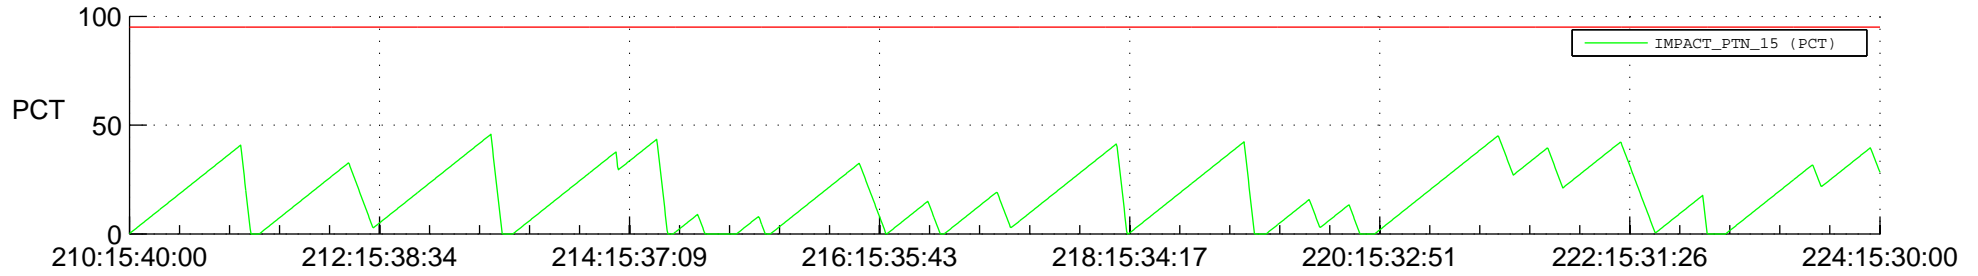

IMPACT_Percent_Full_Prediction