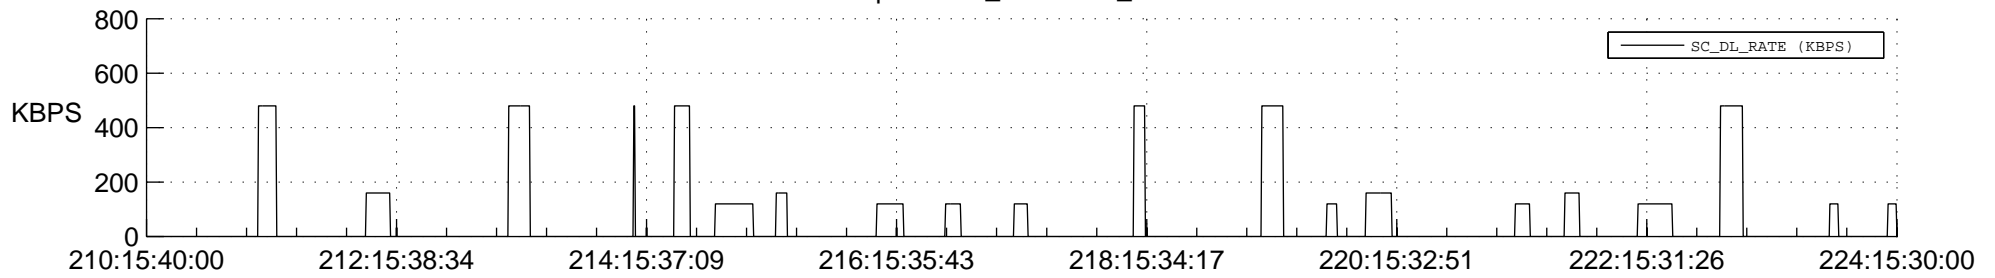

## Spacecraft\_DownLink\_Rate

Ground Time (2013:210:15:40:00.000 -2013:224:15:30:00.000)