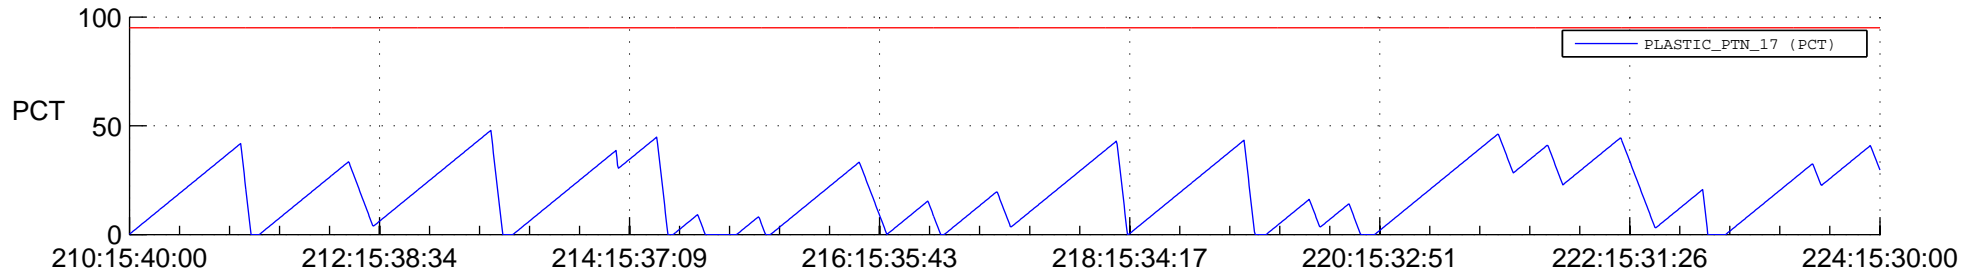

# STEREO AHEAD SSR PCT Full Prediction

## SWAVES\_Percent\_Full\_Prediction

## Spacecraft\_DownLink\_Rate

Ground Time (2013:210:15:40:00.000 -2013:224:15:30:00.000)