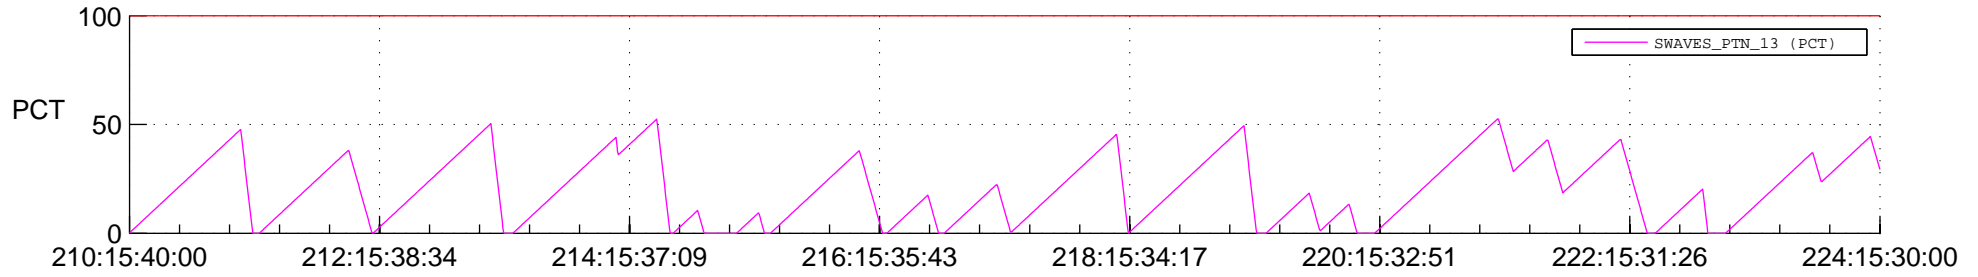

## SWAVES\_Percent\_Full\_Prediction

## Spacecraft\_DownLink\_Rate

Ground Time (2013:210:15:40:00.000 -2013:224:15:30:00.000)