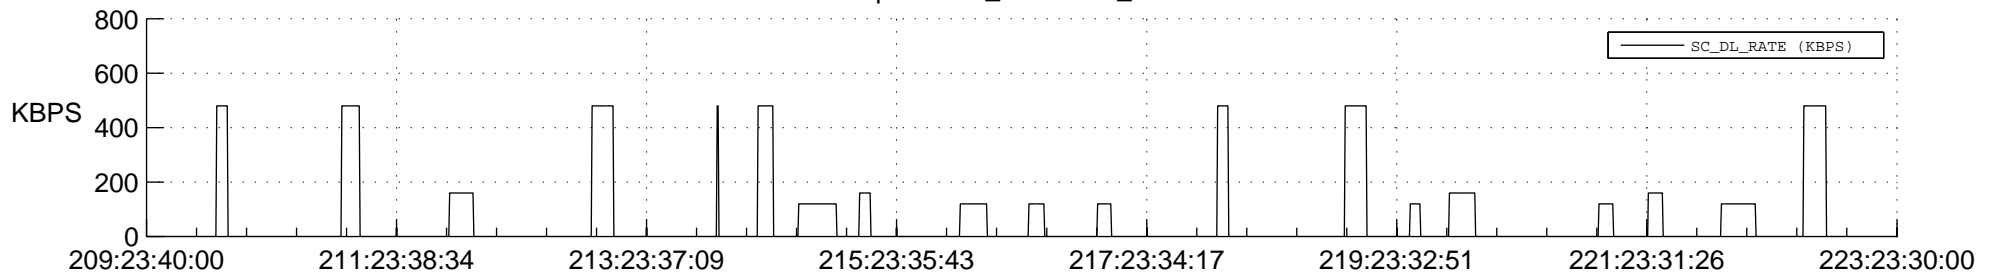

## Spacecraft\_DownLink\_Rate

Ground Time (2013:209:23:40:00.000 -2013:223:23:30:00.000)