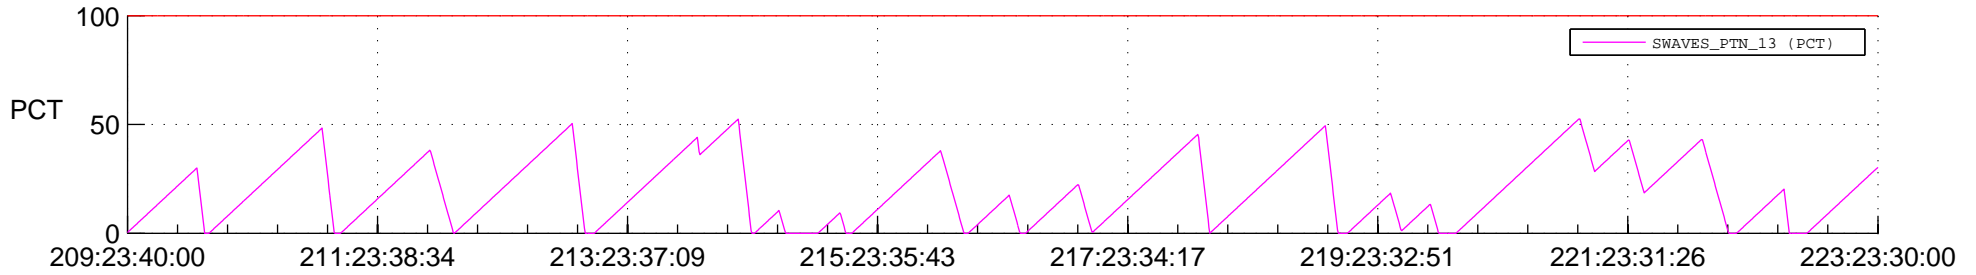

## SWAVES\_Percent\_Full\_Prediction

## Spacecraft\_DownLink\_Rate

Ground Time (2013:209:23:40:00.000 -2013:223:23:30:00.000)