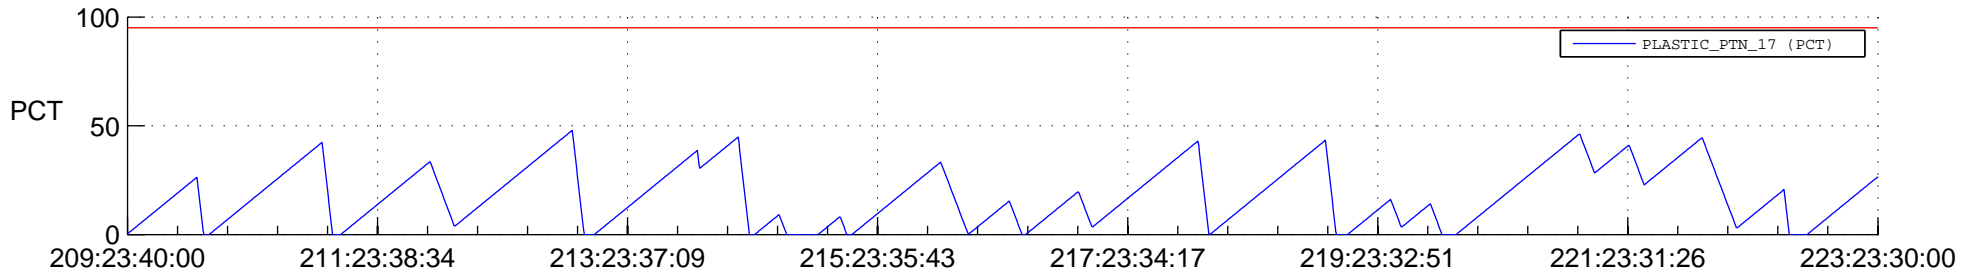

# STEREO AHEAD SSR PCT Full Prediction

## SWAVES\_Percent\_Full\_Prediction

## Spacecraft\_DownLink\_Rate

Ground Time (2013:209:23:40:00.000 -2013:223:23:30:00.000)