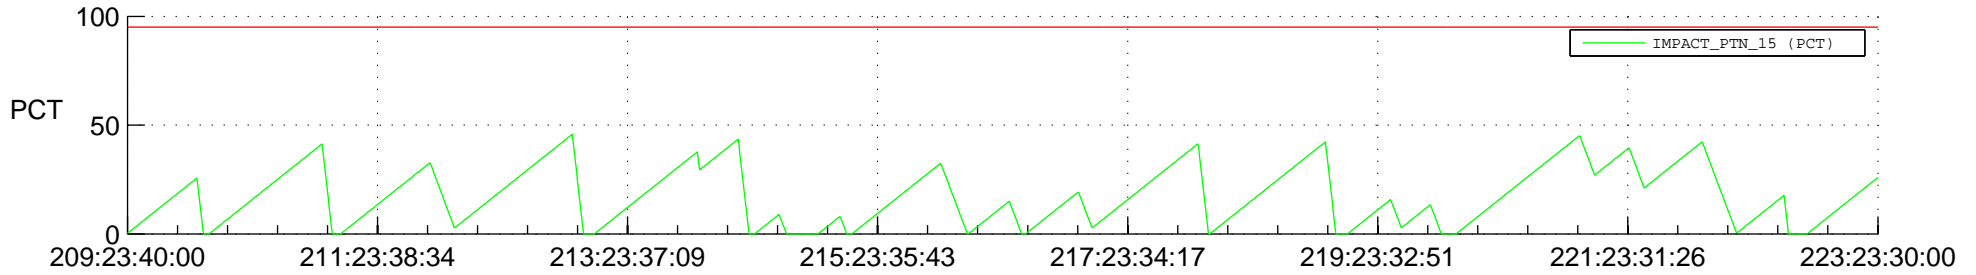

IMPACT_Percent_Full_Prediction