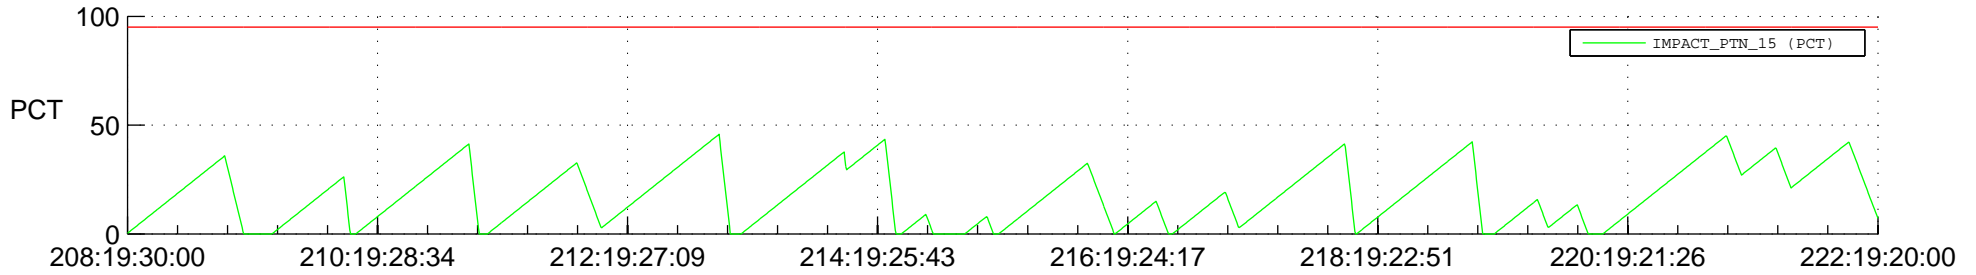

IMPACT_Percent_Full_Prediction