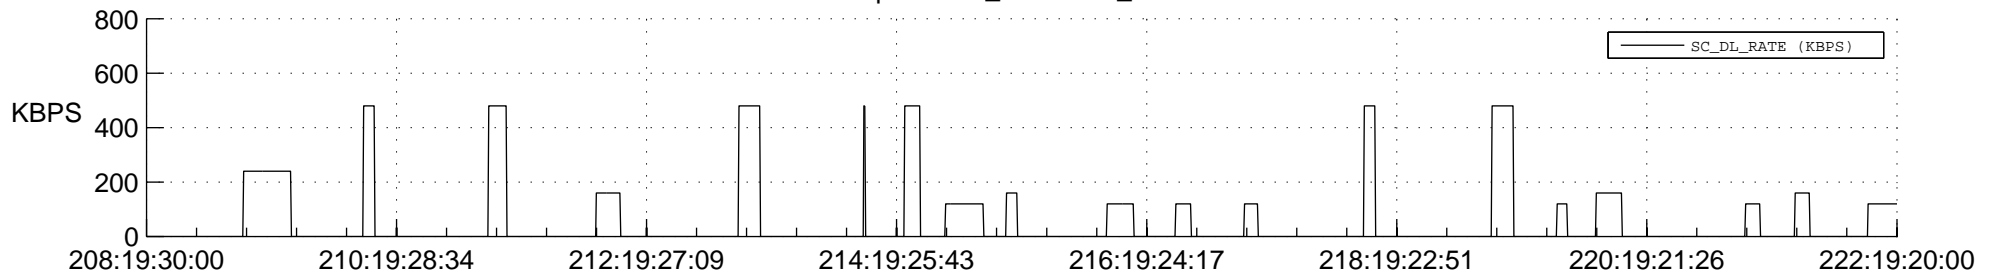

## SWAVES\_Percent\_Full\_Prediction

## Spacecraft\_DownLink\_Rate

Ground Time (2013:208:19:30:00.000 -2013:222:19:20:00.000)