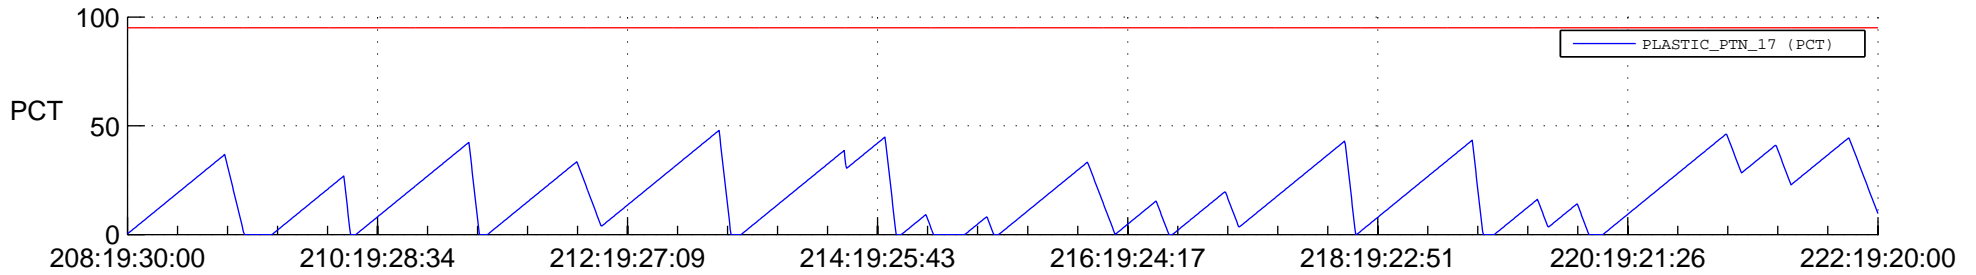

# STEREO AHEAD SSR PCT Full Prediction

## SWAVES\_Percent\_Full\_Prediction

## Spacecraft\_DownLink\_Rate

Ground Time (2013:208:19:30:00.000 -2013:222:19:20:00.000)