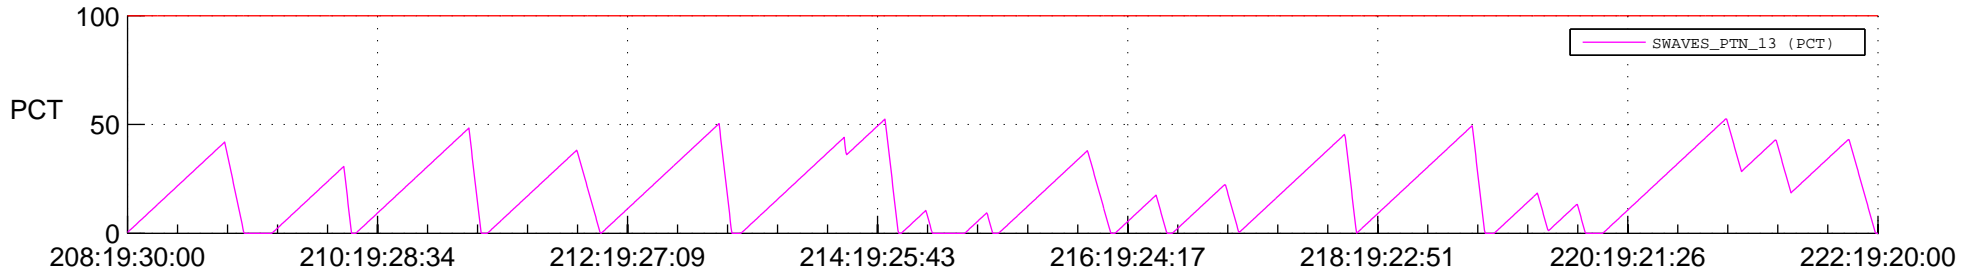

## SWAVES\_Percent\_Full\_Prediction

## Spacecraft\_DownLink\_Rate

Ground Time (2013:208:19:30:00.000 -2013:222:19:20:00.000)