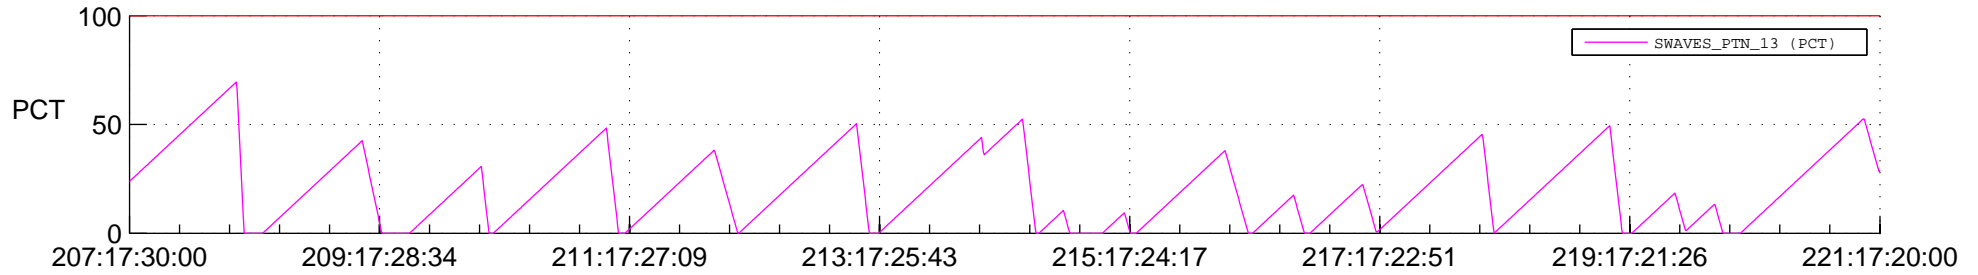

STEREO AHEAD SSR PCT Full Prediction

SWAVES_Percent_Full_Prediction

IMPACT_Percent_Full_Prediction

PLASTIC_Percent_Full_Prediction

Spacecraft_DownLink_Rate

Ground Time (2013:207:17:30:00.000 -2013:221:17:20:00.000)