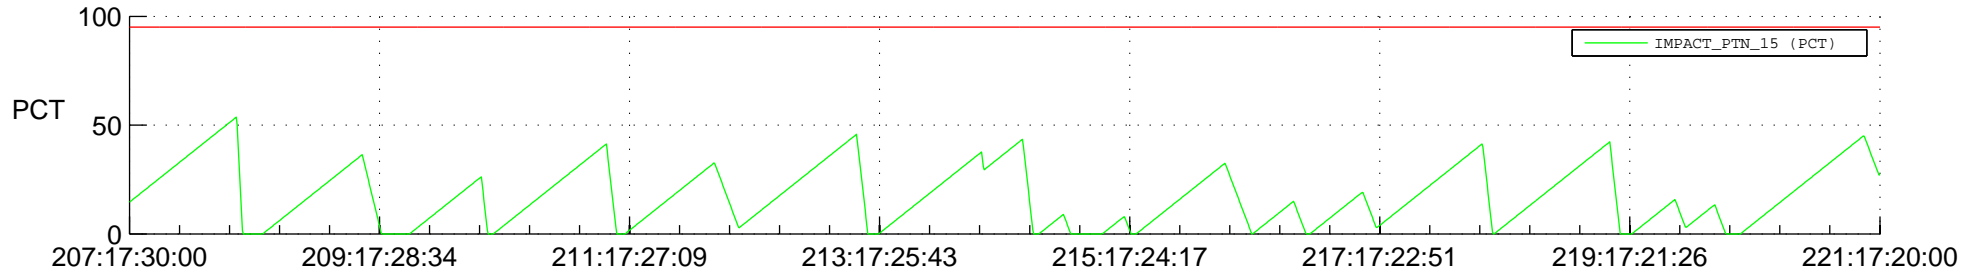

STEREO AHEAD SSR PCT Full Prediction

SWAVES_Percent_Full_Prediction

IMPACT_Percent_Full_Prediction

PLASTIC_Percent_Full_Prediction

Spacecraft_DownLink_Rate

Ground Time (2013:207:17:30:00.000 -2013:221:17:20:00.000)