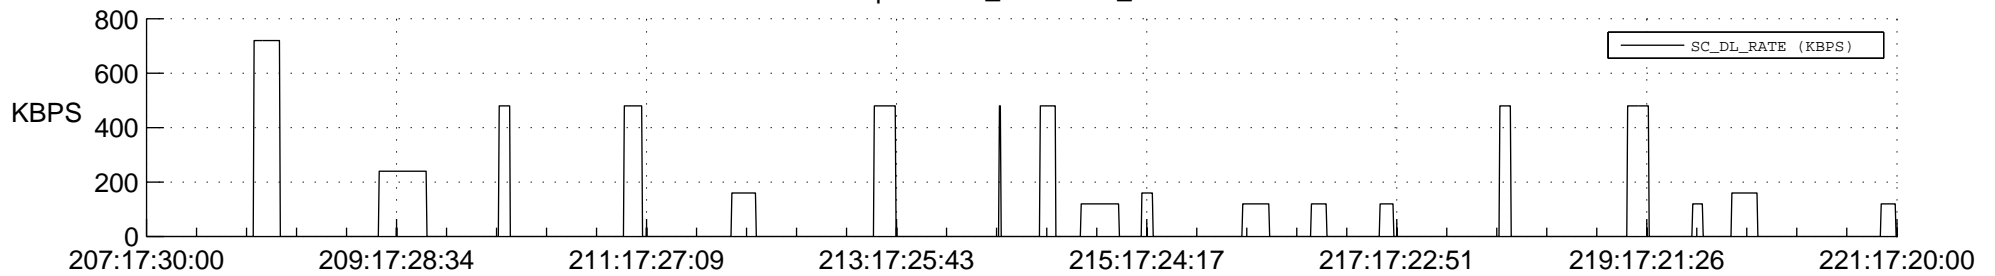

STEREO AHEAD SSR PCT Full Prediction

SWAVES_Percent_Full_Prediction

IMPACT_Percent_Full_Prediction

PLASTIC_Percent_Full_Prediction

Spacecraft_DownLink_Rate

Ground Time (2013:207:17:30:00.000 -2013:221:17:20:00.000)