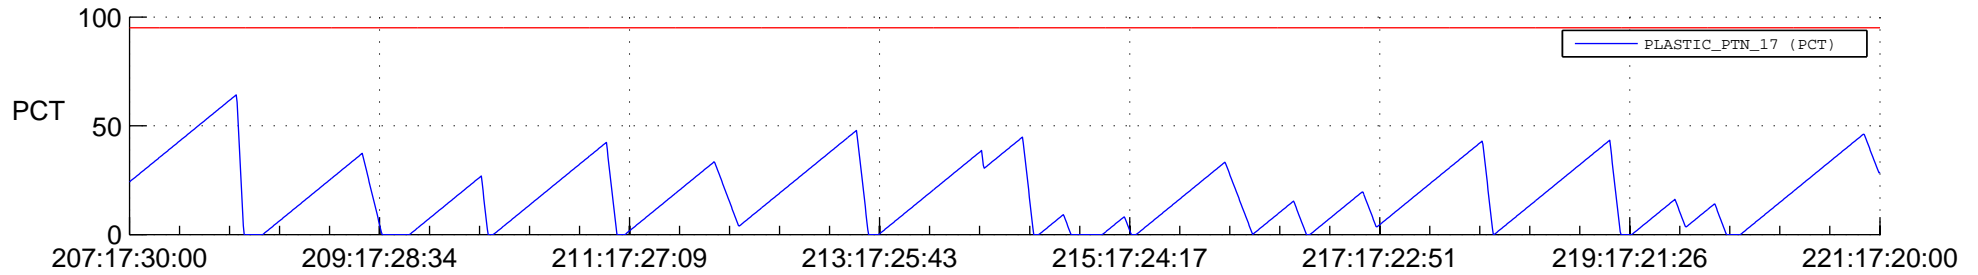

STEREO AHEAD SSR PCT Full Prediction

SWAVES_Percent_Full_Prediction

IMPACT_Percent_Full_Prediction

PLASTIC_Percent_Full_Prediction

Spacecraft_DownLink_Rate

Ground Time (2013:207:17:30:00.000 -2013:221:17:20:00.000)