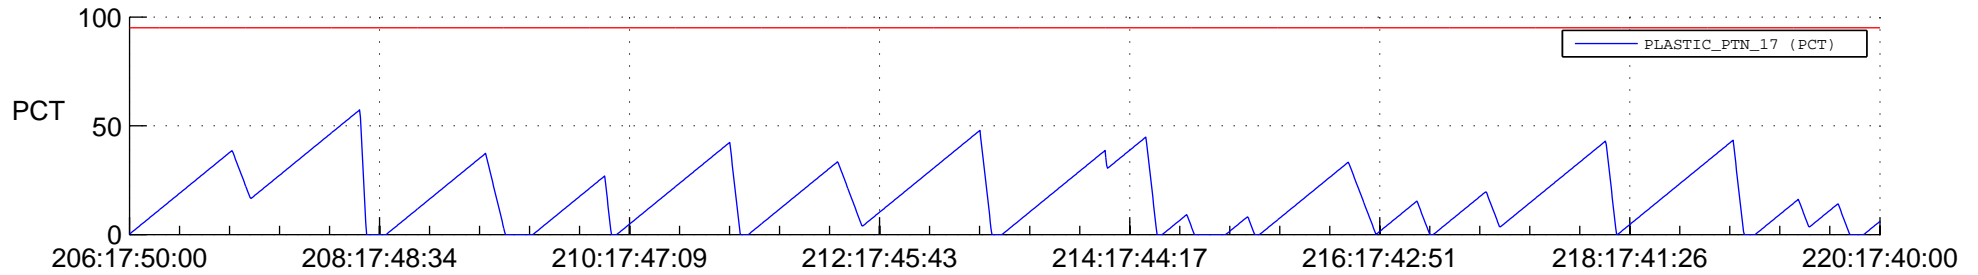

STEREO AHEAD SSR PCT Full Prediction

SWAVES_Percent_Full_Prediction

IMPACT_Percent_Full_Prediction

PLASTIC_Percent_Full_Prediction

Spacecraft_DownLink_Rate

Ground Time (2013:206:17:50:00.000 -2013:220:17:40:00.000)