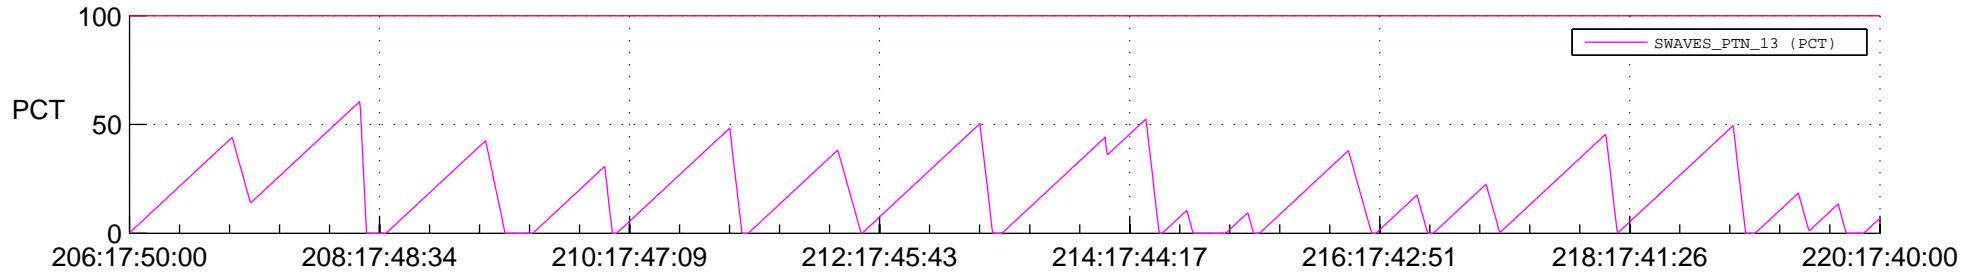

STEREO AHEAD SSR PCT Full Prediction

SWAVES_Percent_Full_Prediction

IMPACT_Percent_Full_Prediction

PLASTIC_Percent_Full_Prediction

Spacecraft_DownLink_Rate

Ground Time (2013:206:17:50:00.000 -2013:220:17:40:00.000)