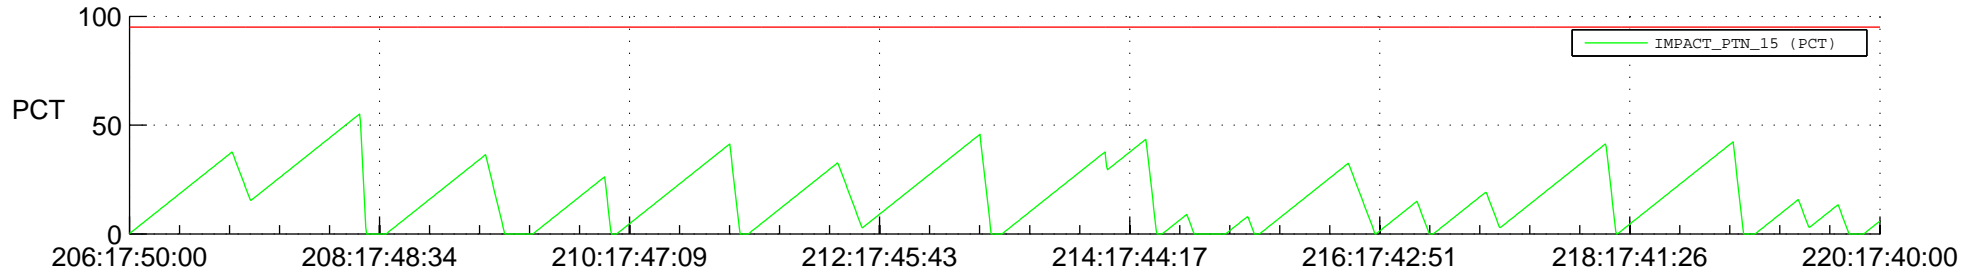

STEREO AHEAD SSR PCT Full Prediction

SWAVES_Percent_Full_Prediction

IMPACT_Percent_Full_Prediction

PLASTIC_Percent_Full_Prediction

Spacecraft_DownLink_Rate

Ground Time (2013:206:17:50:00.000 -2013:220:17:40:00.000)