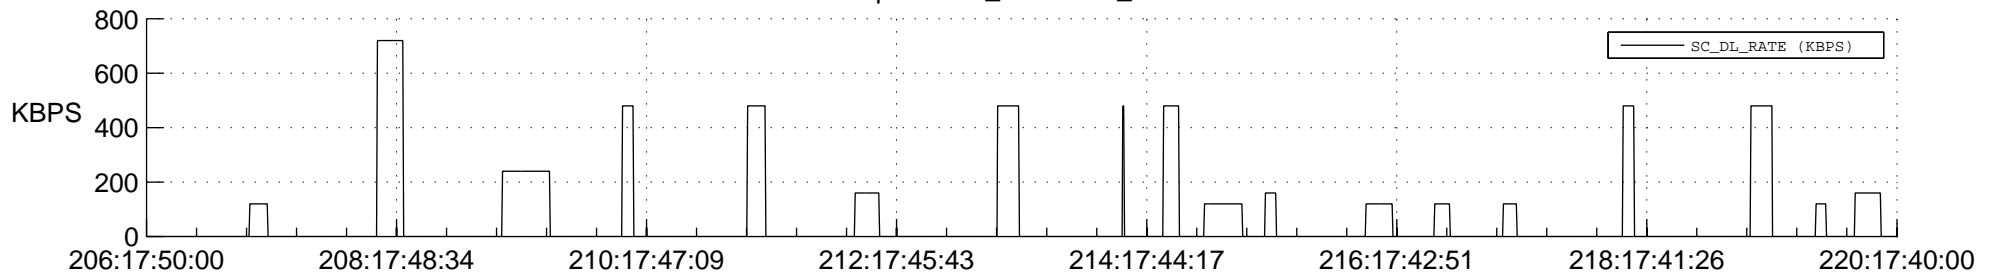

STEREO AHEAD SSR PCT Full Prediction

SWAVES_Percent_Full_Prediction

IMPACT_Percent_Full_Prediction

PLASTIC_Percent_Full_Prediction

Spacecraft_DownLink_Rate

Ground Time (2013:206:17:50:00.000 -2013:220:17:40:00.000)