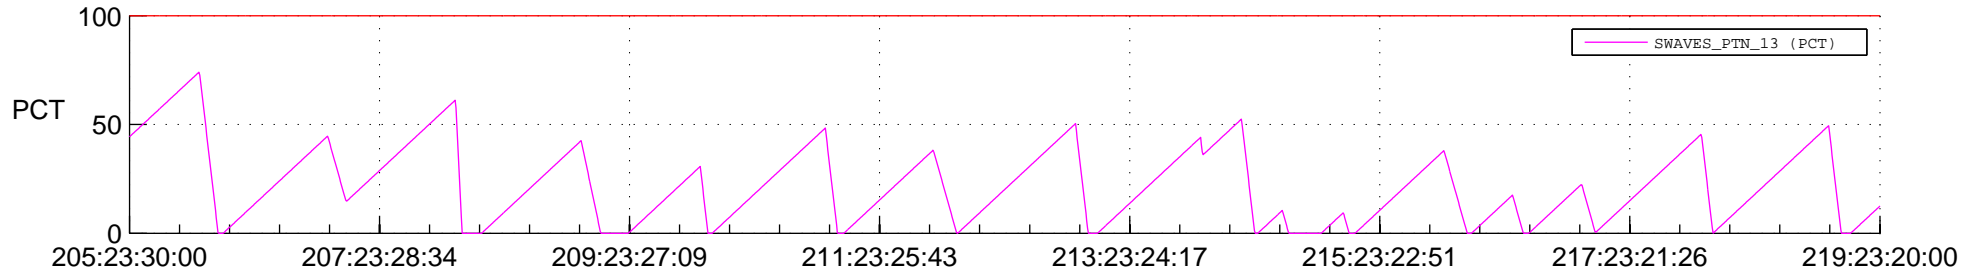

STEREO AHEAD SSR PCT Full Prediction

SWAVES_Percent_Full_Prediction

IMPACT_Percent_Full_Prediction

PLASTIC_Percent_Full_Prediction

Spacecraft_DownLink_Rate

Ground Time (2013:205:23:30:00.000 -2013:219:23:20:00.000)