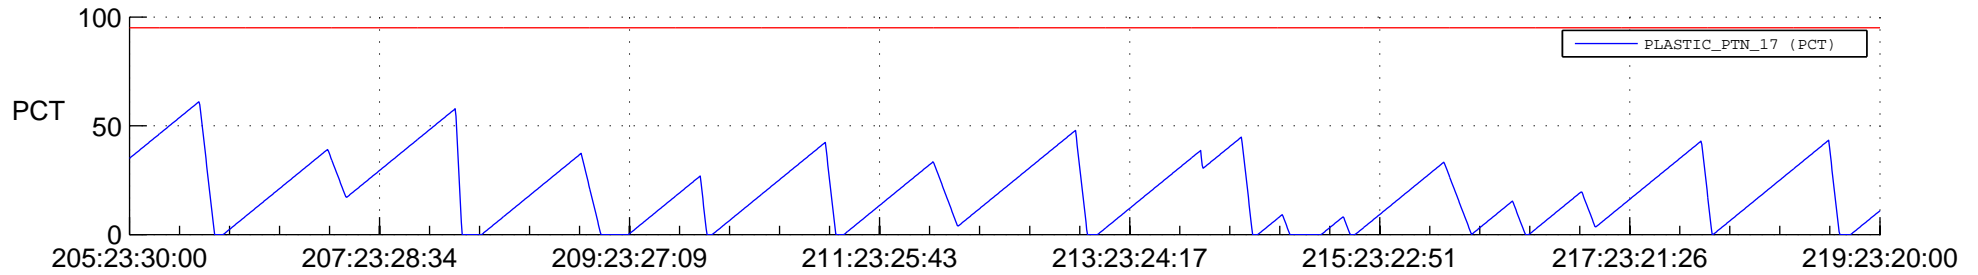

STEREO AHEAD SSR PCT Full Prediction

SWAVES_Percent_Full_Prediction

IMPACT_Percent_Full_Prediction

PLASTIC_Percent_Full_Prediction

Spacecraft_DownLink_Rate

Ground Time (2013:205:23:30:00.000 -2013:219:23:20:00.000)