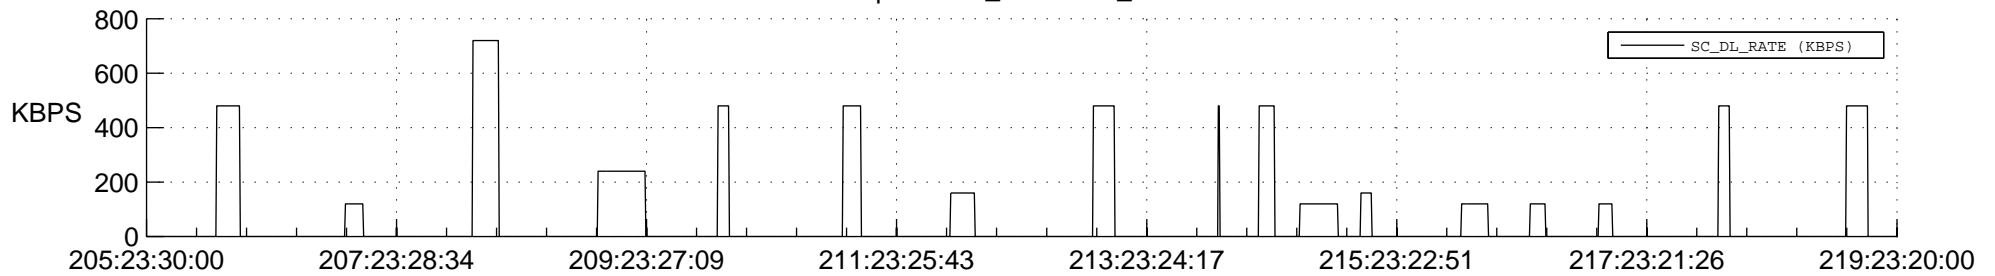

STEREO AHEAD SSR PCT Full Prediction

SWAVES_Percent_Full_Prediction

IMPACT_Percent_Full_Prediction

PLASTIC_Percent_Full_Prediction

Spacecraft_DownLink_Rate

Ground Time (2013:205:23:30:00.000 -2013:219:23:20:00.000)