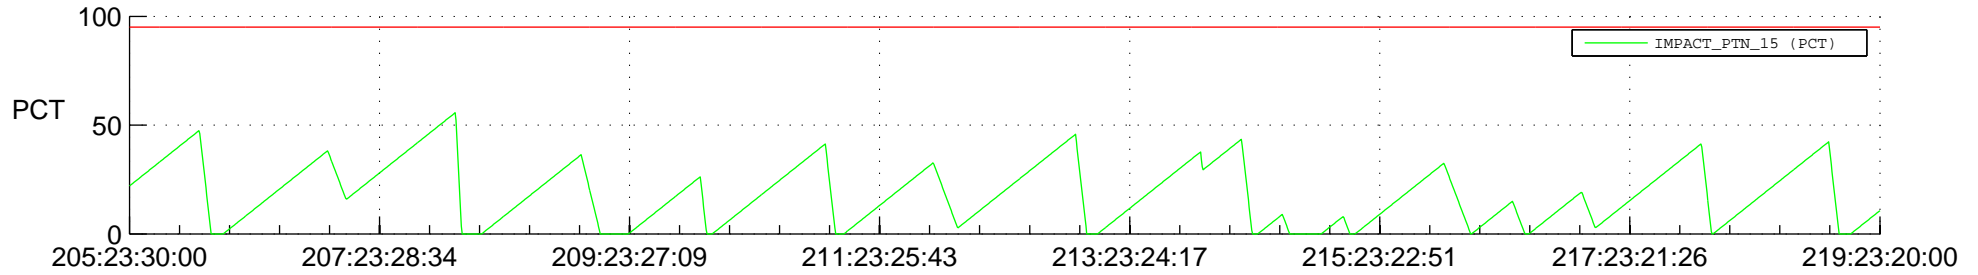

STEREO AHEAD SSR PCT Full Prediction

SWAVES_Percent_Full_Prediction

IMPACT_Percent_Full_Prediction

PLASTIC_Percent_Full_Prediction

Spacecraft_DownLink_Rate

Ground Time (2013:205:23:30:00.000 -2013:219:23:20:00.000)