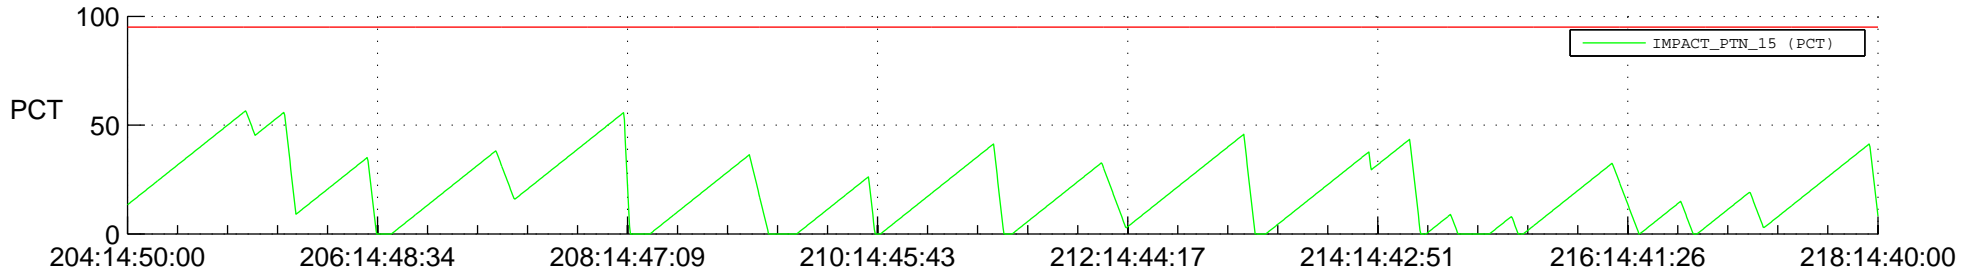

STEREO AHEAD SSR PCT Full Prediction

SWAVES_Percent_Full_Prediction

IMPACT_Percent_Full_Prediction

PLASTIC_Percent_Full_Prediction

Spacecraft_DownLink_Rate