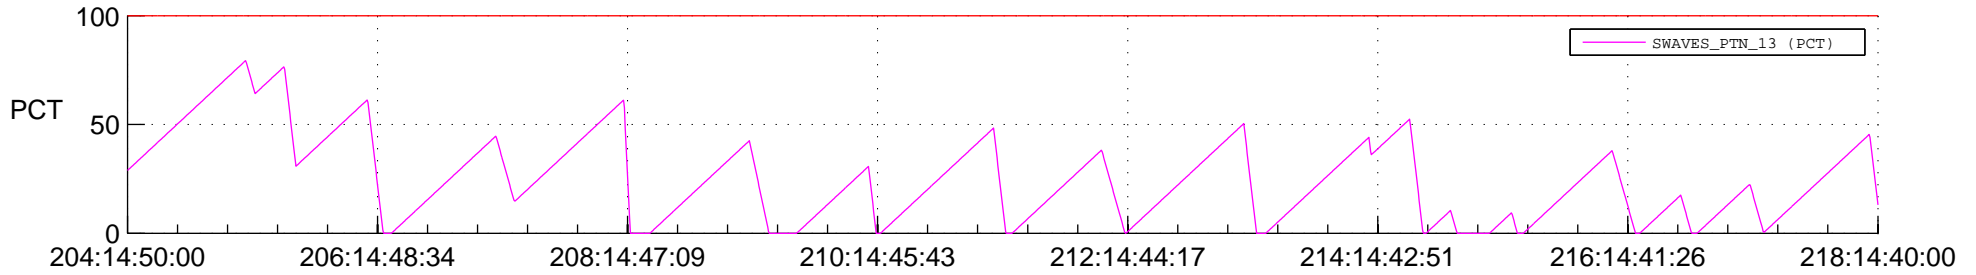

STEREO AHEAD SSR PCT Full Prediction

SWAVES_Percent_Full_Prediction

IMPACT_Percent_Full_Prediction

PLASTIC_Percent_Full_Prediction

Spacecraft_DownLink_Rate