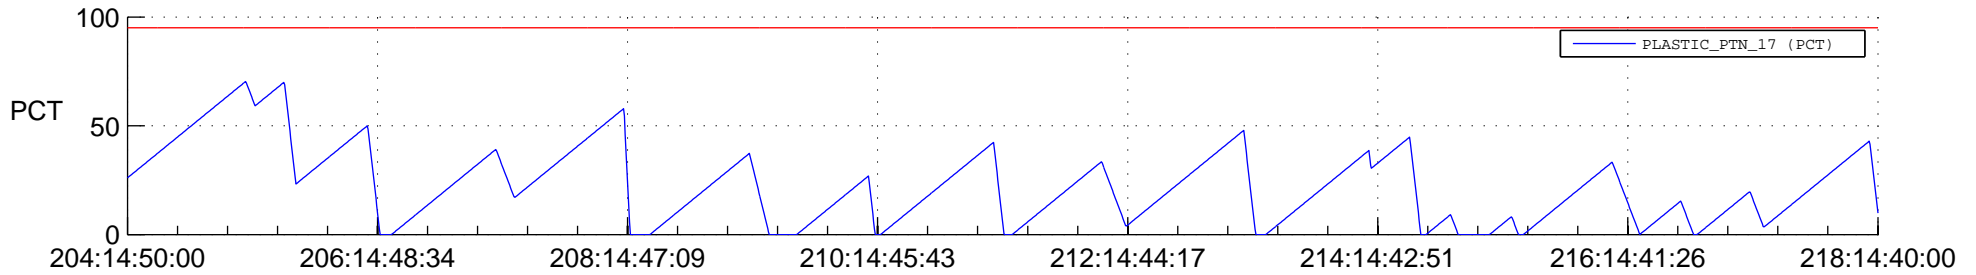

STEREO AHEAD SSR PCT Full Prediction

SWAVES_Percent_Full_Prediction

IMPACT_Percent_Full_Prediction

PLASTIC_Percent_Full_Prediction

Spacecraft_DownLink_Rate