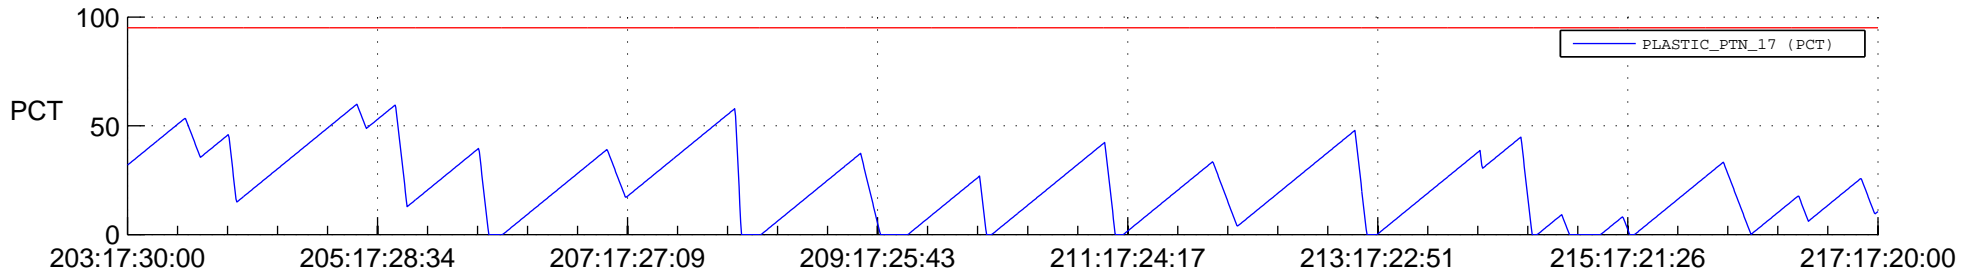

STEREO AHEAD SSR PCT Full Prediction

SWAVES_Percent_Full_Prediction

IMPACT_Percent_Full_Prediction

PLASTIC_Percent_Full_Prediction

Spacecraft_DownLink_Rate