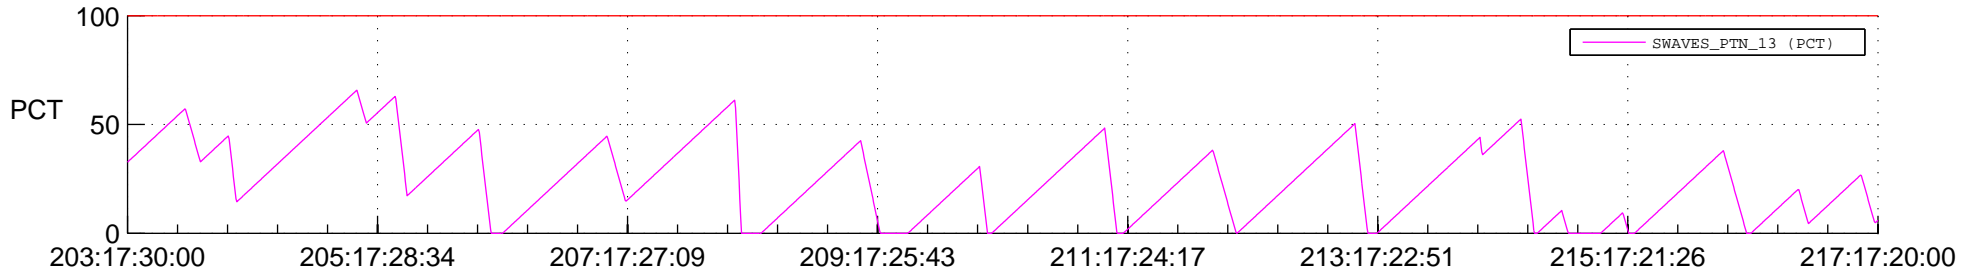

STEREO AHEAD SSR PCT Full Prediction

SWAVES_Percent_Full_Prediction

IMPACT_Percent_Full_Prediction

PLASTIC_Percent_Full_Prediction

Spacecraft_DownLink_Rate