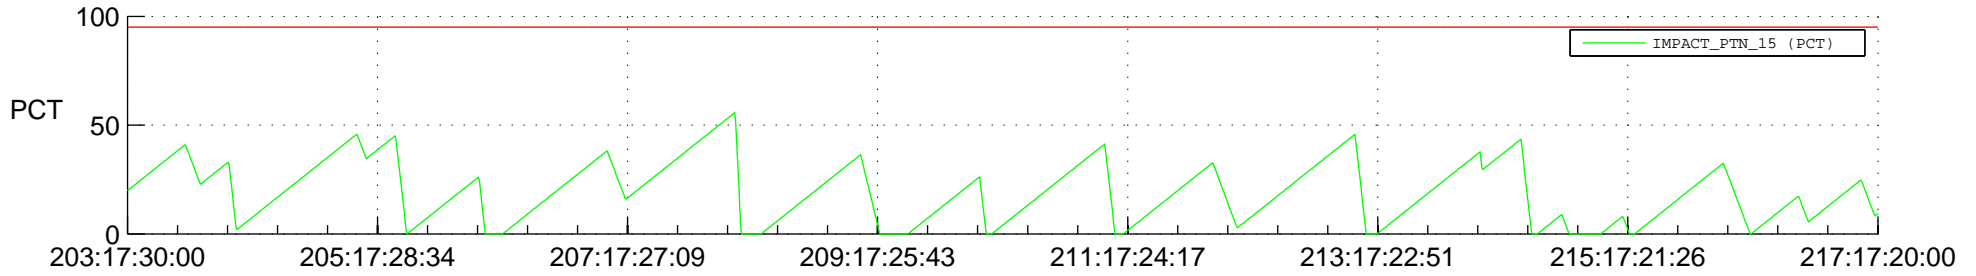

STEREO AHEAD SSR PCT Full Prediction

SWAVES_Percent_Full_Prediction

IMPACT_Percent_Full_Prediction

PLASTIC_Percent_Full_Prediction

Spacecraft_DownLink_Rate