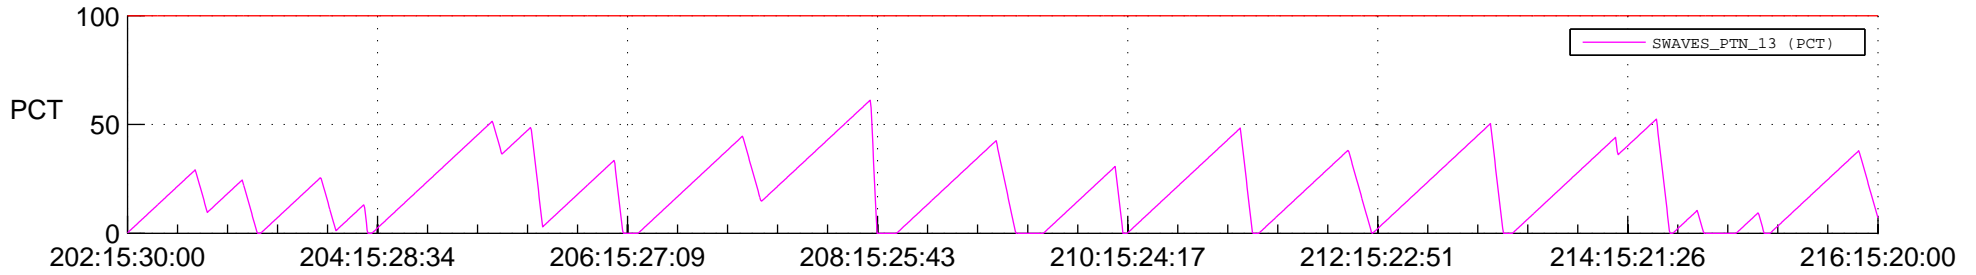

STEREO AHEAD SSR PCT Full Prediction

SWAVES_Percent_Full_Prediction

IMPACT_Percent_Full_Prediction

PLASTIC_Percent_Full_Prediction

Spacecraft_DownLink_Rate

Ground Time (2013:202:15:30:00.000 -2013:216:15:20:00.000)