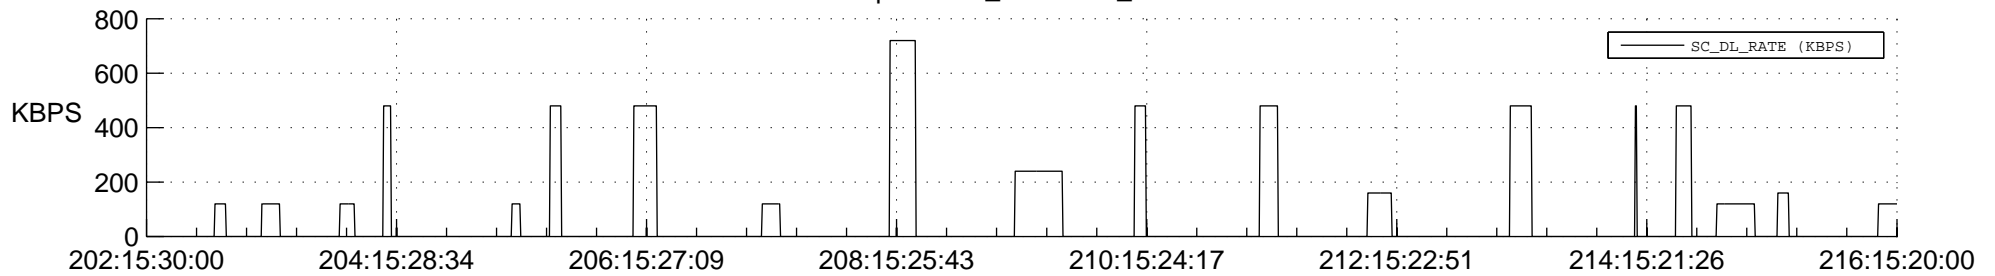

STEREO AHEAD SSR PCT Full Prediction

SWAVES_Percent_Full_Prediction

IMPACT_Percent_Full_Prediction

PLASTIC_Percent_Full_Prediction

Spacecraft_DownLink_Rate

Ground Time (2013:202:15:30:00.000 -2013:216:15:20:00.000)