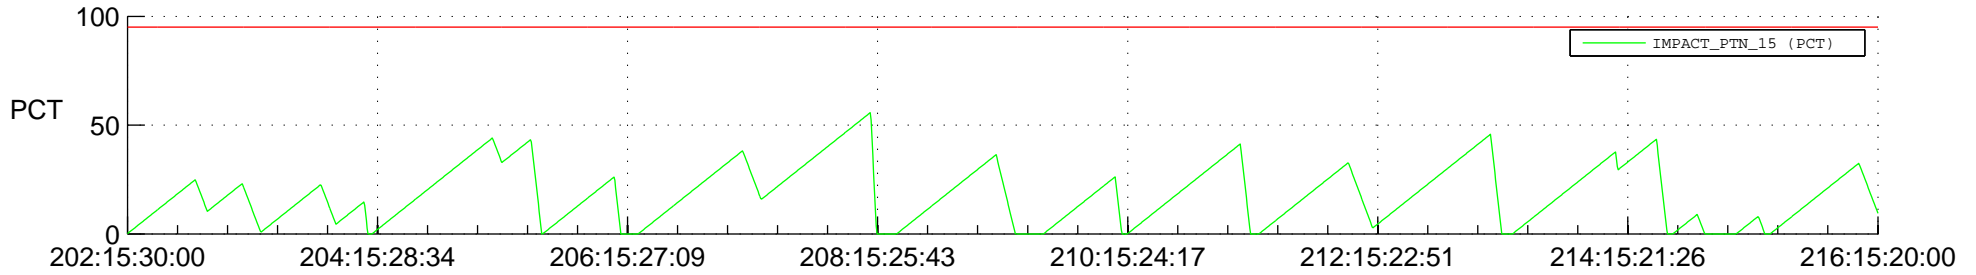

STEREO AHEAD SSR PCT Full Prediction

SWAVES_Percent_Full_Prediction

IMPACT_Percent_Full_Prediction

PLASTIC_Percent_Full_Prediction

Spacecraft_DownLink_Rate

Ground Time (2013:202:15:30:00.000 -2013:216:15:20:00.000)