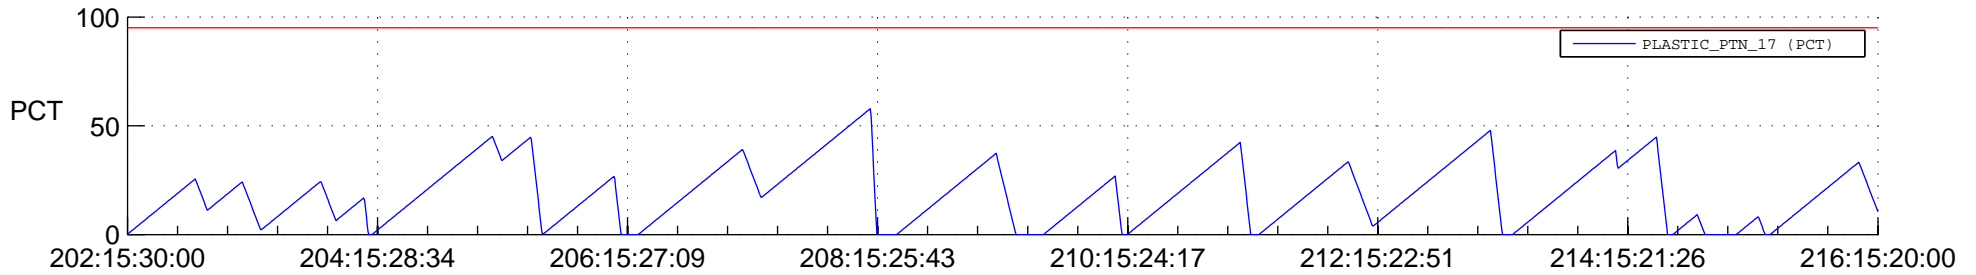

STEREO AHEAD SSR PCT Full Prediction

SWAVES_Percent_Full_Prediction

IMPACT_Percent_Full_Prediction

PLASTIC_Percent_Full_Prediction

Spacecraft_DownLink_Rate

Ground Time (2013:202:15:30:00.000 -2013:216:15:20:00.000)