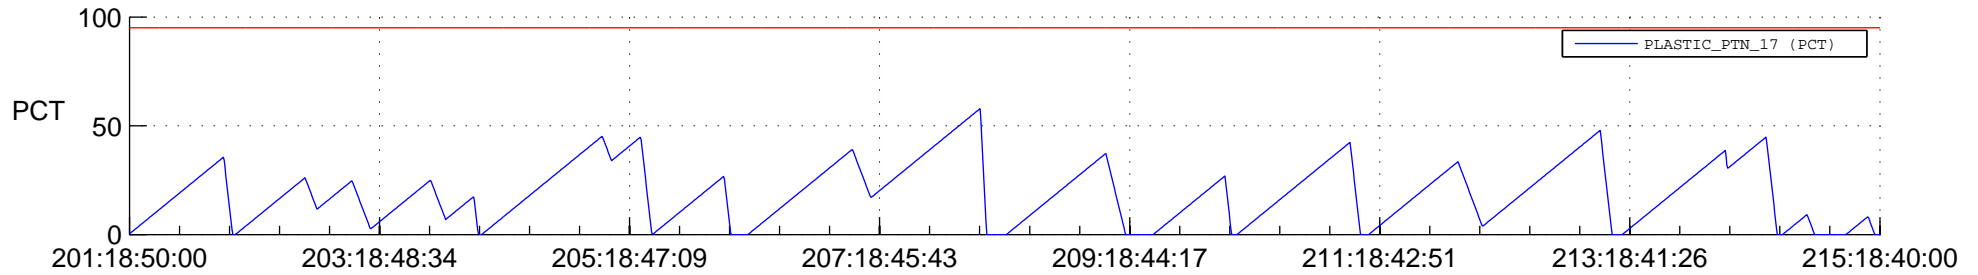

STEREO AHEAD SSR PCT Full Prediction

SWAVES_Percent_Full_Prediction

IMPACT_Percent_Full_Prediction

PLASTIC_Percent_Full_Prediction

Spacecraft_DownLink_Rate

Ground Time (2013:201:18:50:00.000 -2013:215:18:40:00.000)