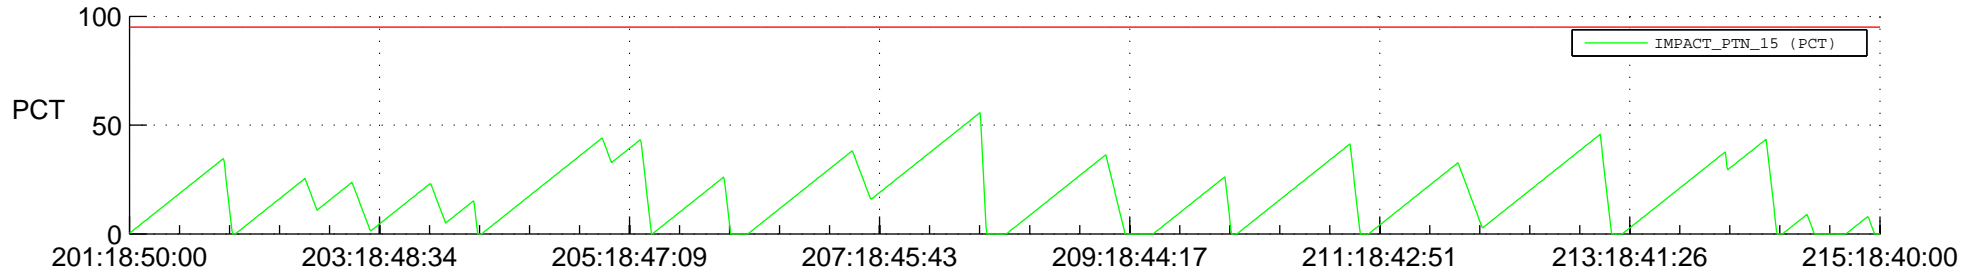

STEREO AHEAD SSR PCT Full Prediction

SWAVES_Percent_Full_Prediction

IMPACT_Percent_Full_Prediction

PLASTIC_Percent_Full_Prediction

Spacecraft_DownLink_Rate

Ground Time (2013:201:18:50:00.000 -2013:215:18:40:00.000)