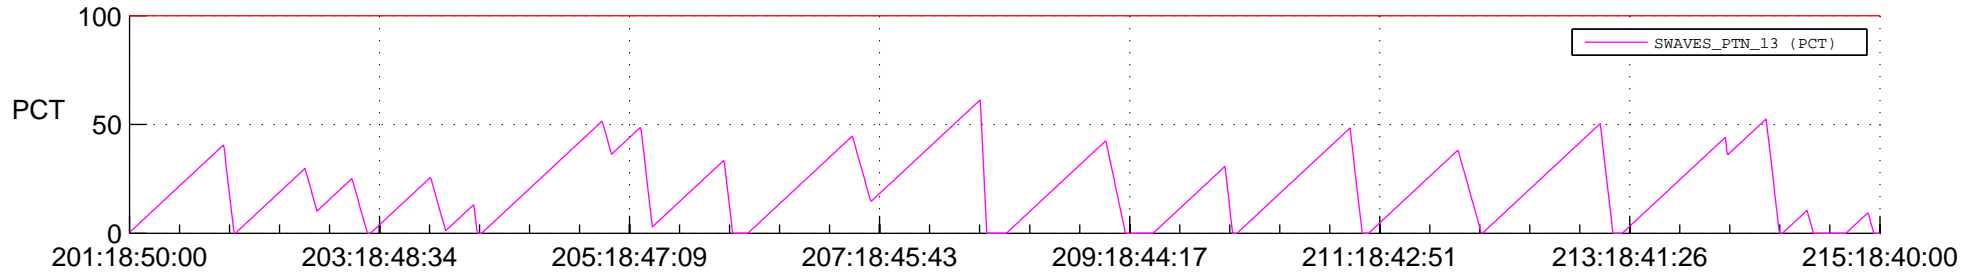

STEREO AHEAD SSR PCT Full Prediction

SWAVES_Percent_Full_Prediction

IMPACT_Percent_Full_Prediction

PLASTIC_Percent_Full_Prediction

Spacecraft_DownLink_Rate

Ground Time (2013:201:18:50:00.000 -2013:215:18:40:00.000)