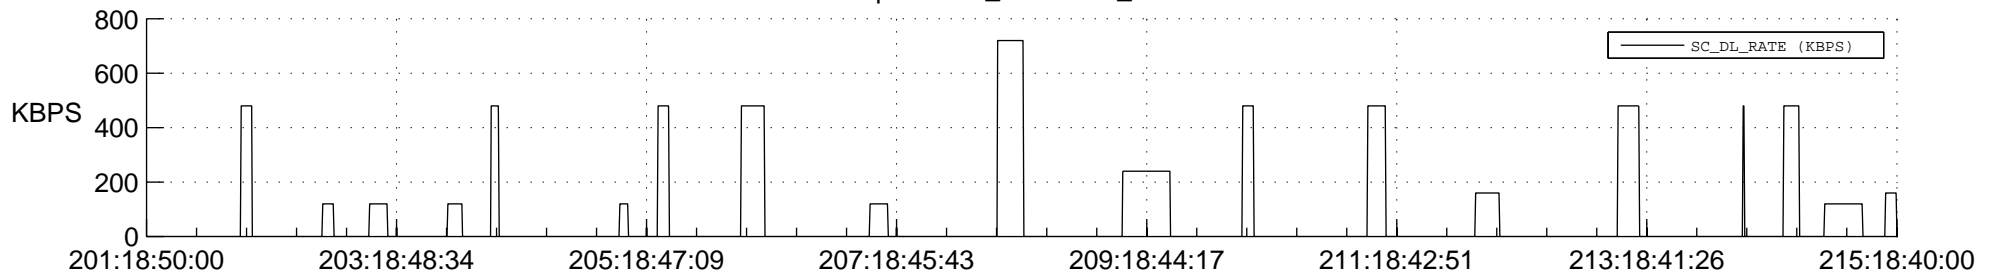

STEREO AHEAD SSR PCT Full Prediction

SWAVES_Percent_Full_Prediction

IMPACT_Percent_Full_Prediction

PLASTIC_Percent_Full_Prediction

Spacecraft_DownLink_Rate

Ground Time (2013:201:18:50:00.000 -2013:215:18:40:00.000)