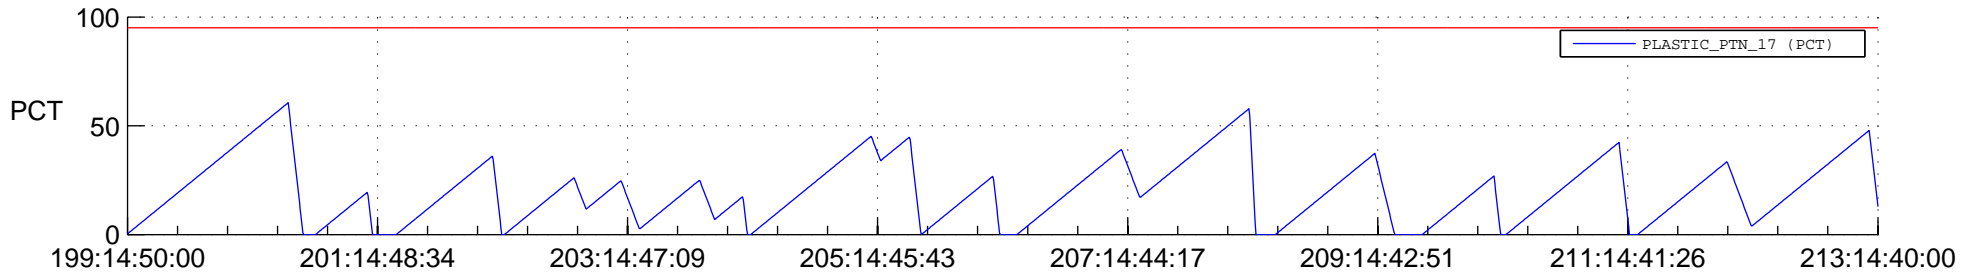

STEREO AHEAD SSR PCT Full Prediction

SWAVES_Percent_Full_Prediction

IMPACT_Percent_Full_Prediction

PLASTIC_Percent_Full_Prediction

Spacecraft_DownLink_Rate