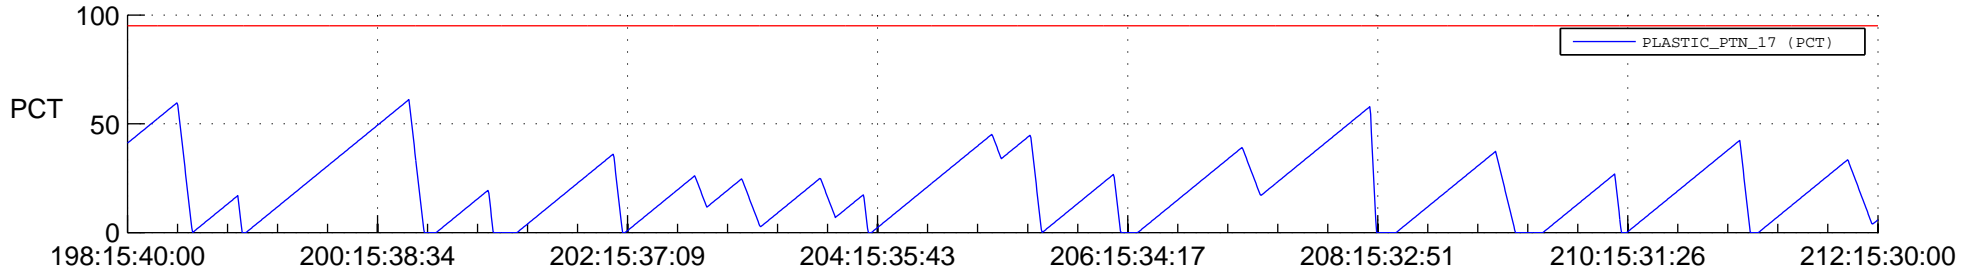

STEREO AHEAD SSR PCT Full Prediction

SWAVES_Percent_Full_Prediction

IMPACT_Percent_Full_Prediction

PLASTIC_Percent_Full_Prediction

Spacecraft_DownLink_Rate