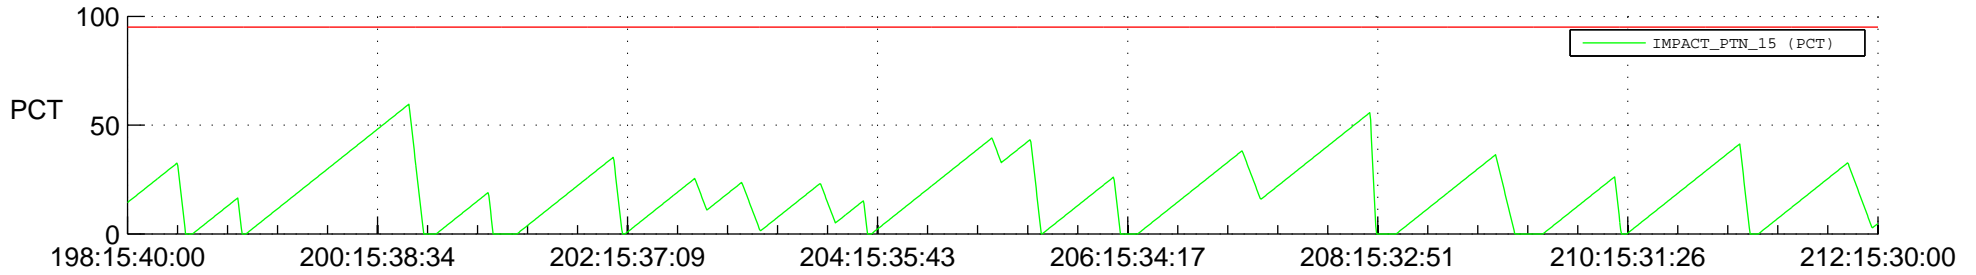

STEREO AHEAD SSR PCT Full Prediction

SWAVES_Percent_Full_Prediction

IMPACT_Percent_Full_Prediction

PLASTIC_Percent_Full_Prediction

Spacecraft_DownLink_Rate