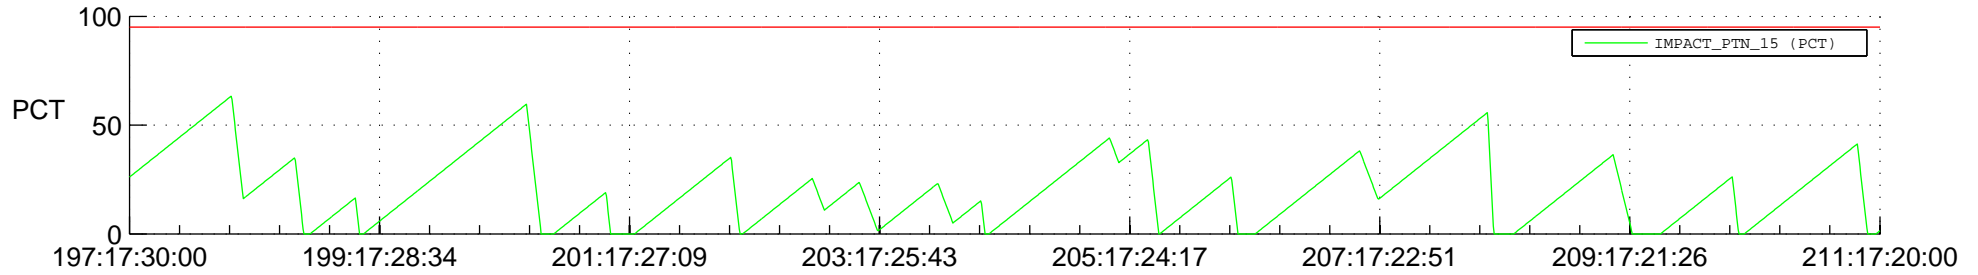

STEREO AHEAD SSR PCT Full Prediction

SWAVES_Percent_Full_Prediction

IMPACT_Percent_Full_Prediction

PLASTIC_Percent_Full_Prediction

Spacecraft_DownLink_Rate

Ground Time (2013:197:17:30:00.000 -2013:211:17:20:00.000)