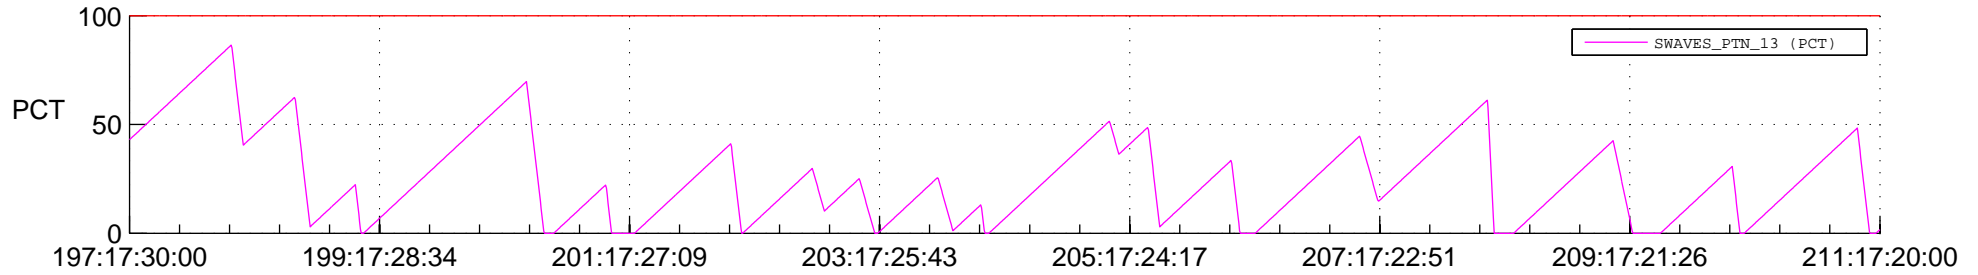

STEREO AHEAD SSR PCT Full Prediction

SWAVES_Percent_Full_Prediction

IMPACT_Percent_Full_Prediction

PLASTIC_Percent_Full_Prediction

Spacecraft_DownLink_Rate

Ground Time (2013:197:17:30:00.000 -2013:211:17:20:00.000)