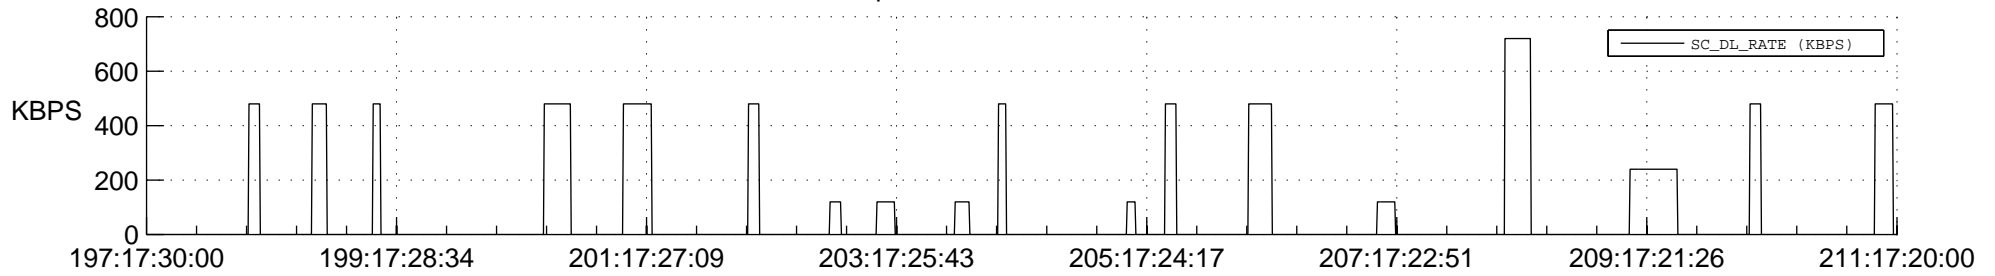

STEREO AHEAD SSR PCT Full Prediction

SWAVES_Percent_Full_Prediction

IMPACT_Percent_Full_Prediction

PLASTIC_Percent_Full_Prediction

Spacecraft_DownLink_Rate

Ground Time (2013:197:17:30:00.000 -2013:211:17:20:00.000)