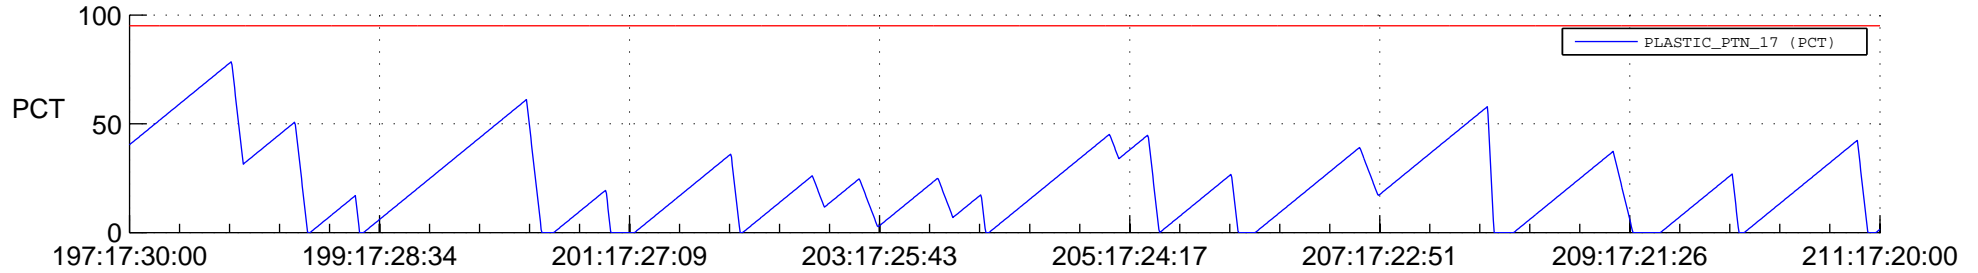

STEREO AHEAD SSR PCT Full Prediction

SWAVES_Percent_Full_Prediction

IMPACT_Percent_Full_Prediction

PLASTIC_Percent_Full_Prediction

Spacecraft_DownLink_Rate

Ground Time (2013:197:17:30:00.000 -2013:211:17:20:00.000)