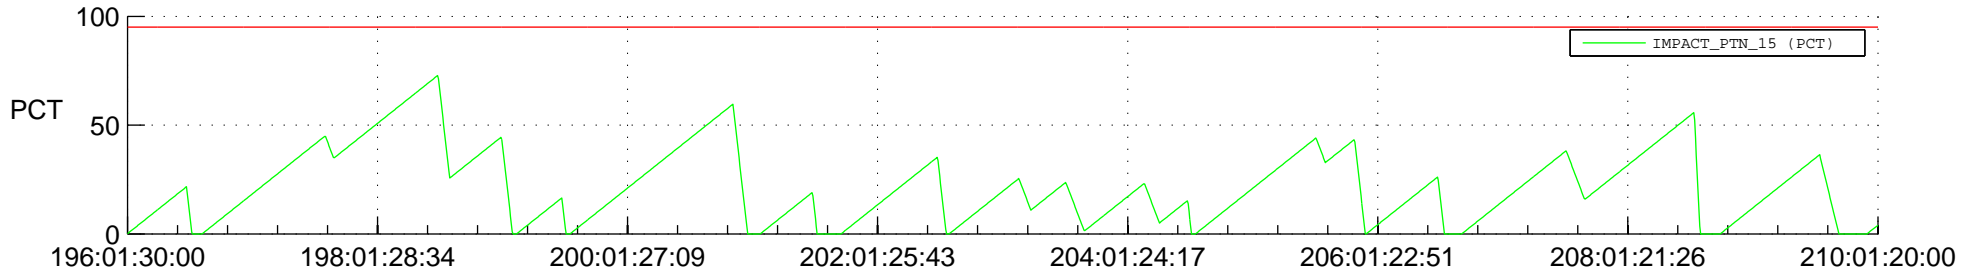

IMPACT_Percent_Full_Prediction