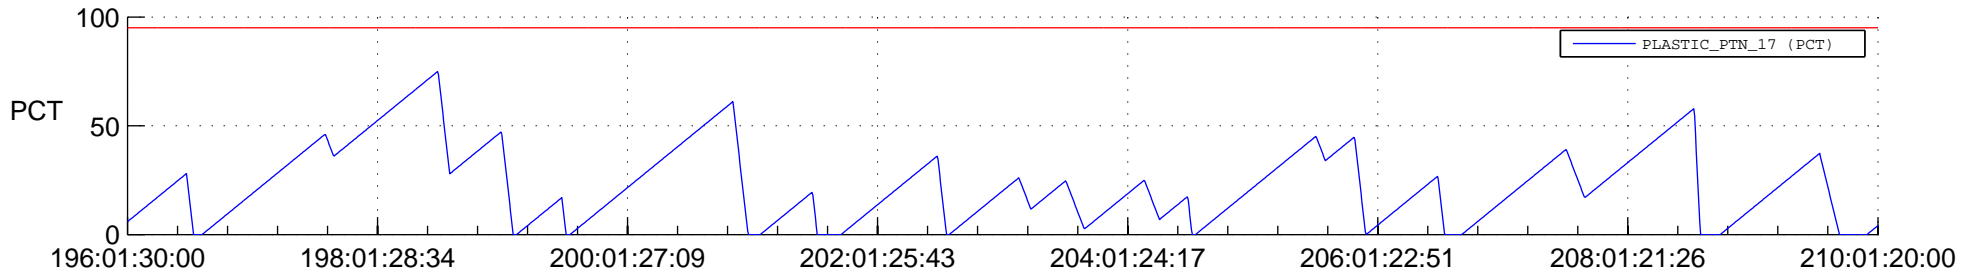

# STEREO AHEAD SSR PCT Full Prediction

## SWAVES\_Percent\_Full\_Prediction

## Spacecraft\_DownLink\_Rate

Ground Time (2013:196:01:30:00.000 -2013:210:01:20:00.000)