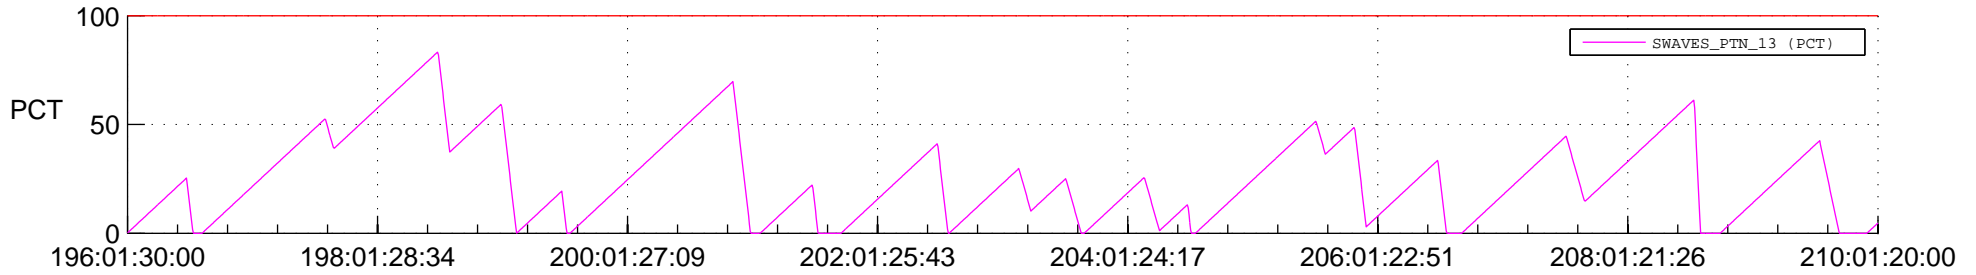

## SWAVES\_Percent\_Full\_Prediction

## Spacecraft\_DownLink\_Rate

Ground Time (2013:196:01:30:00.000 -2013:210:01:20:00.000)