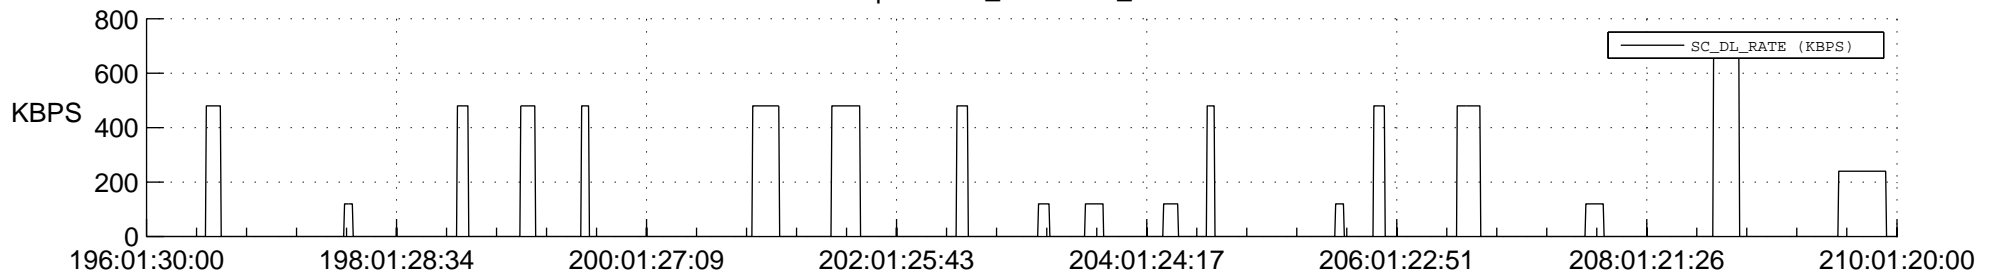

## Spacecraft\_DownLink\_Rate

Ground Time (2013:196:01:30:00.000 -2013:210:01:20:00.000)