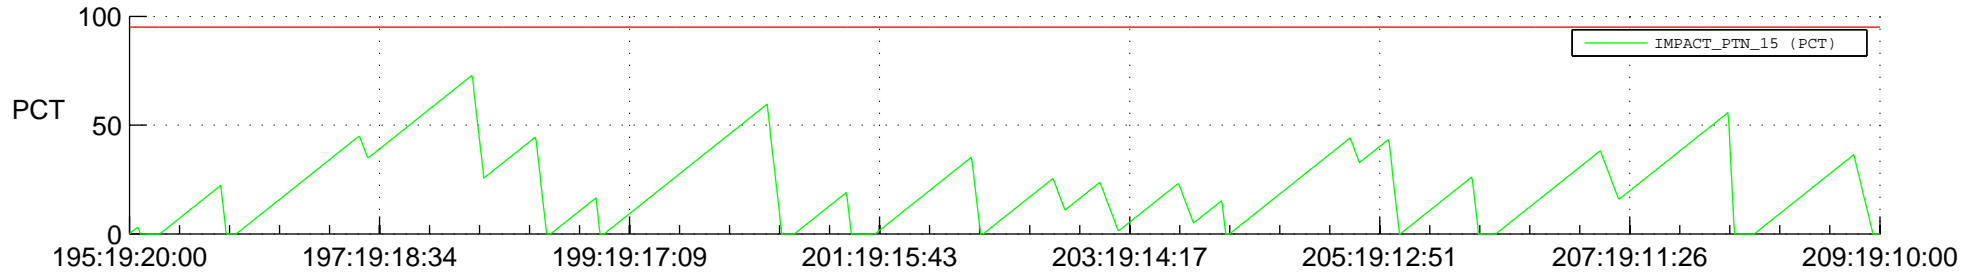

STEREO AHEAD SSR PCT Full Prediction

SWAVES_Percent_Full_Prediction

IMPACT_Percent_Full_Prediction

PLASTIC_Percent_Full_Prediction

Spacecraft_DownLink_Rate