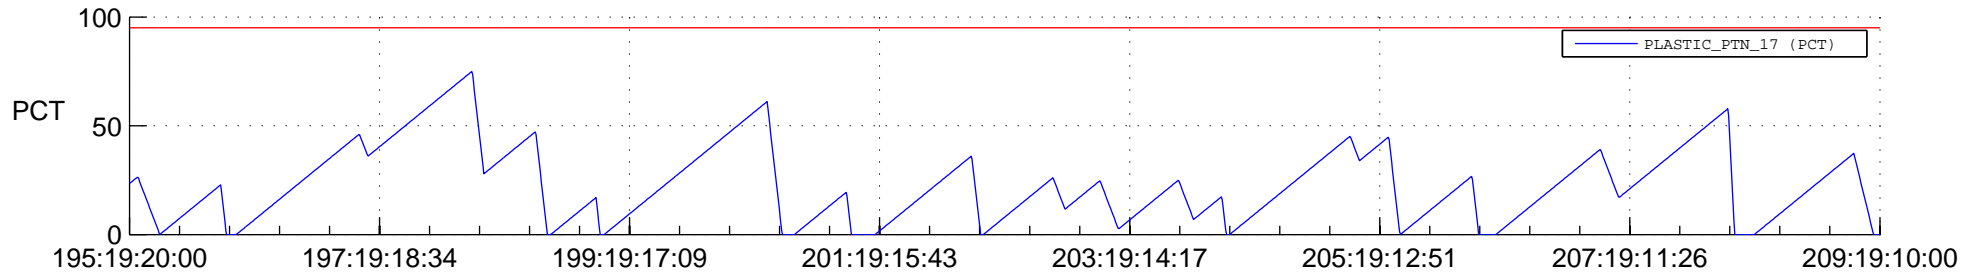

STEREO AHEAD SSR PCT Full Prediction

SWAVES_Percent_Full_Prediction

IMPACT_Percent_Full_Prediction

PLASTIC_Percent_Full_Prediction

Spacecraft_DownLink_Rate