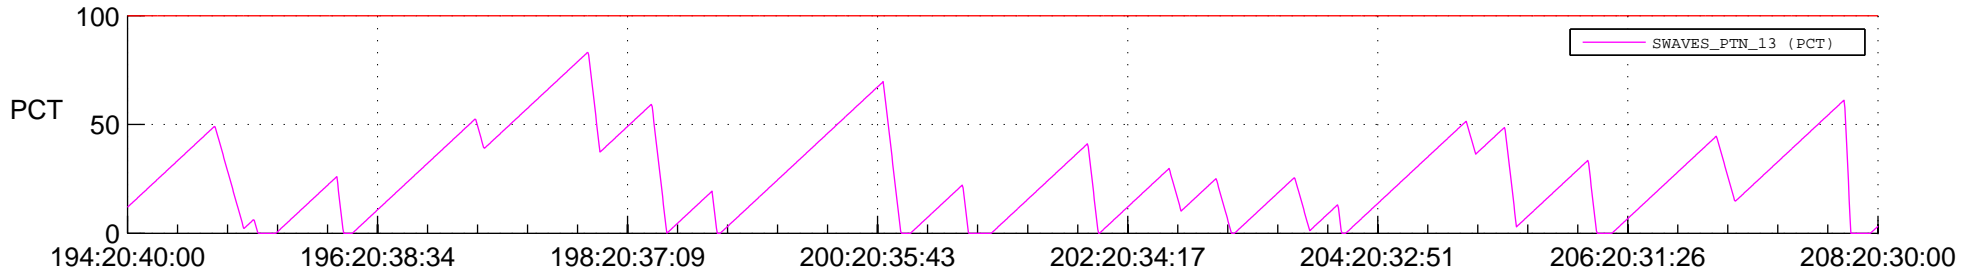

STEREO AHEAD SSR PCT Full Prediction

SWAVES_Percent_Full_Prediction

IMPACT_Percent_Full_Prediction

PLASTIC_Percent_Full_Prediction

Spacecraft_DownLink_Rate