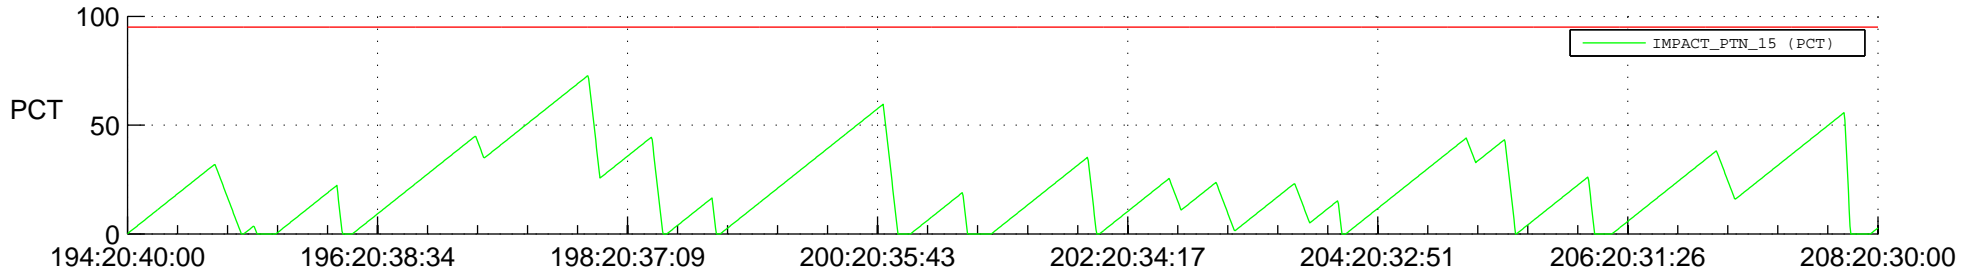

STEREO AHEAD SSR PCT Full Prediction

SWAVES_Percent_Full_Prediction

IMPACT_Percent_Full_Prediction

PLASTIC_Percent_Full_Prediction

Spacecraft_DownLink_Rate