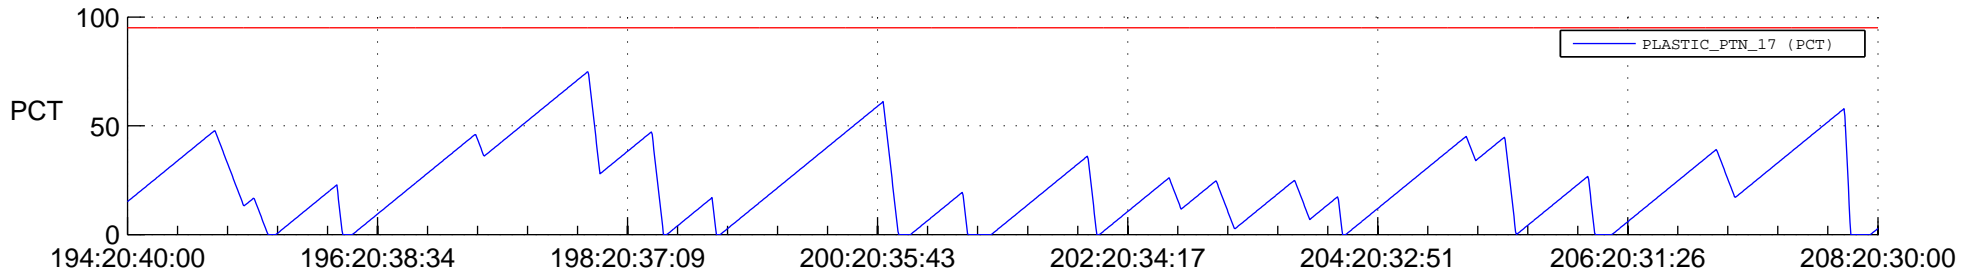

STEREO AHEAD SSR PCT Full Prediction

SWAVES_Percent_Full_Prediction

IMPACT_Percent_Full_Prediction

PLASTIC_Percent_Full_Prediction

Spacecraft_DownLink_Rate