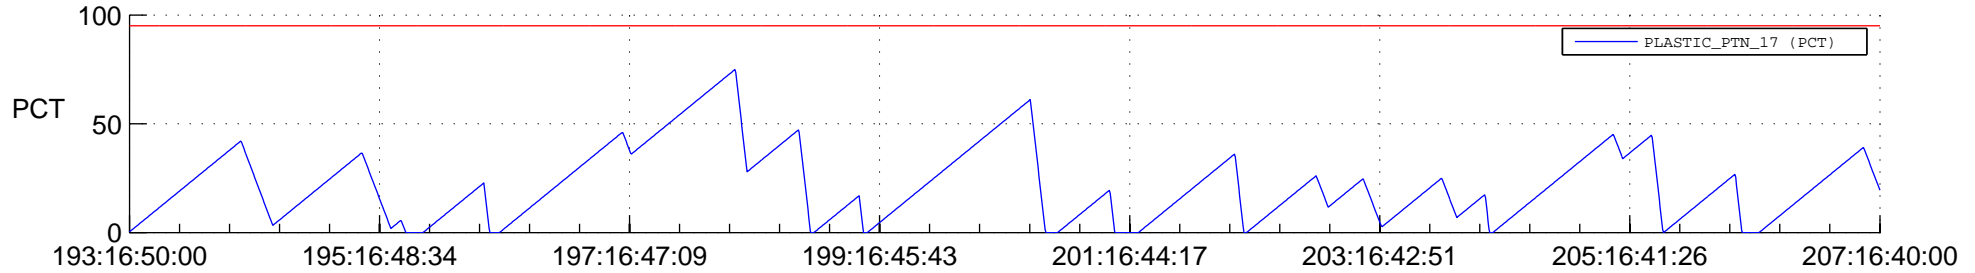

STEREO AHEAD SSR PCT Full Prediction

SWAVES_Percent_Full_Prediction

IMPACT_Percent_Full_Prediction

PLASTIC_Percent_Full_Prediction

Spacecraft_DownLink_Rate