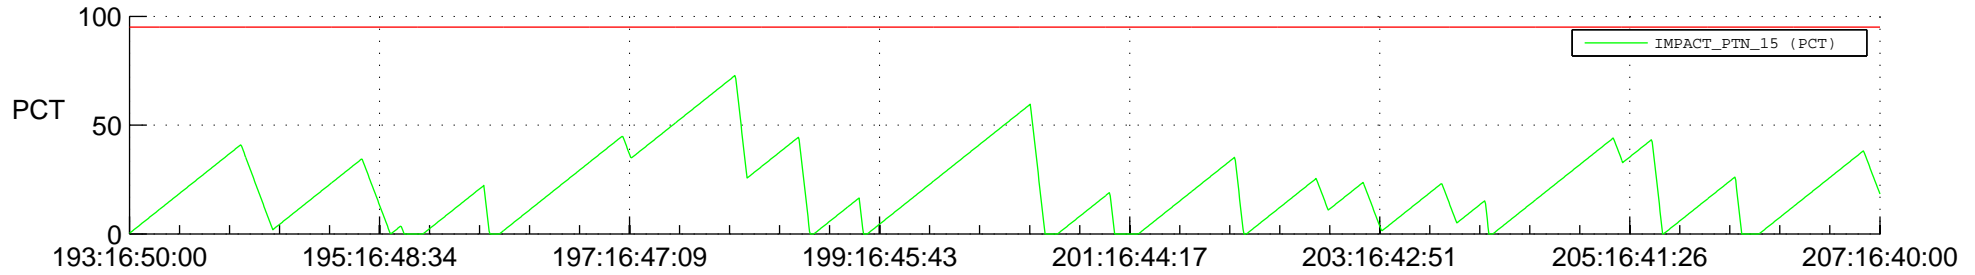

STEREO AHEAD SSR PCT Full Prediction

SWAVES_Percent_Full_Prediction

IMPACT_Percent_Full_Prediction

PLASTIC_Percent_Full_Prediction

Spacecraft_DownLink_Rate