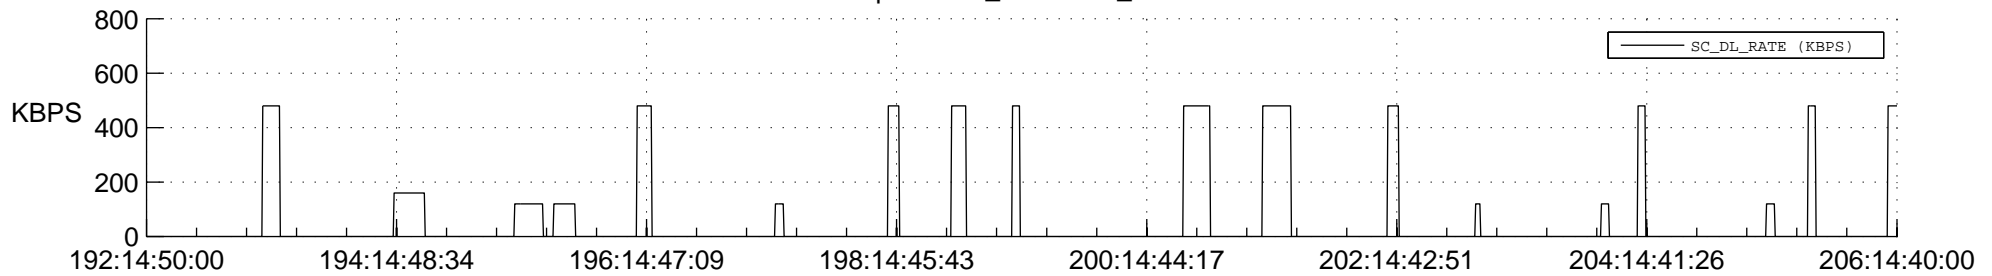

STEREO AHEAD SSR PCT Full Prediction

SWAVES_Percent_Full_Prediction

IMPACT_Percent_Full_Prediction

PLASTIC_Percent_Full_Prediction

Spacecraft_DownLink_Rate

Ground Time (2013:192:14:50:00.000 -2013:206:14:40:00.000)