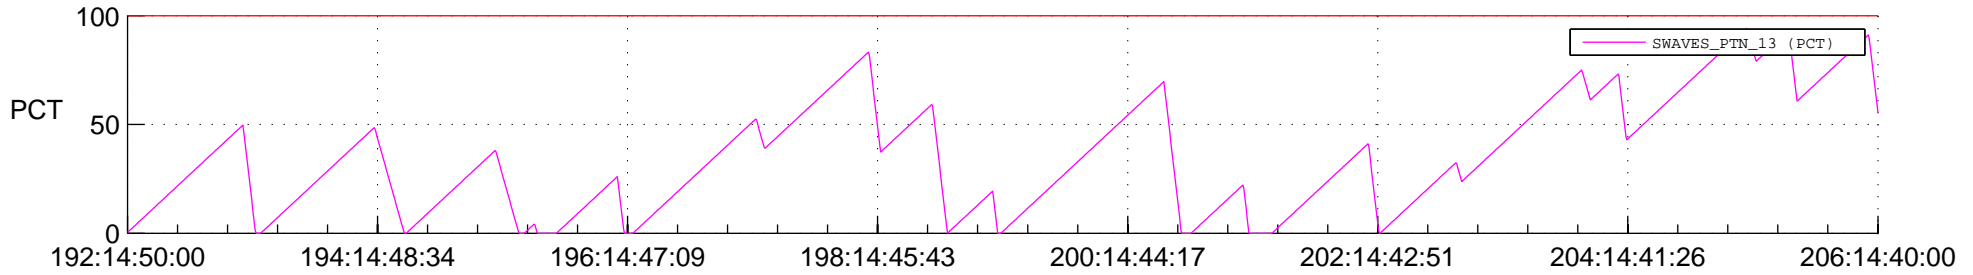

STEREO AHEAD SSR PCT Full Prediction

SWAVES_Percent_Full_Prediction

IMPACT_Percent_Full_Prediction

PLASTIC_Percent_Full_Prediction

Spacecraft_DownLink_Rate

Ground Time (2013:192:14:50:00.000 -2013:206:14:40:00.000)