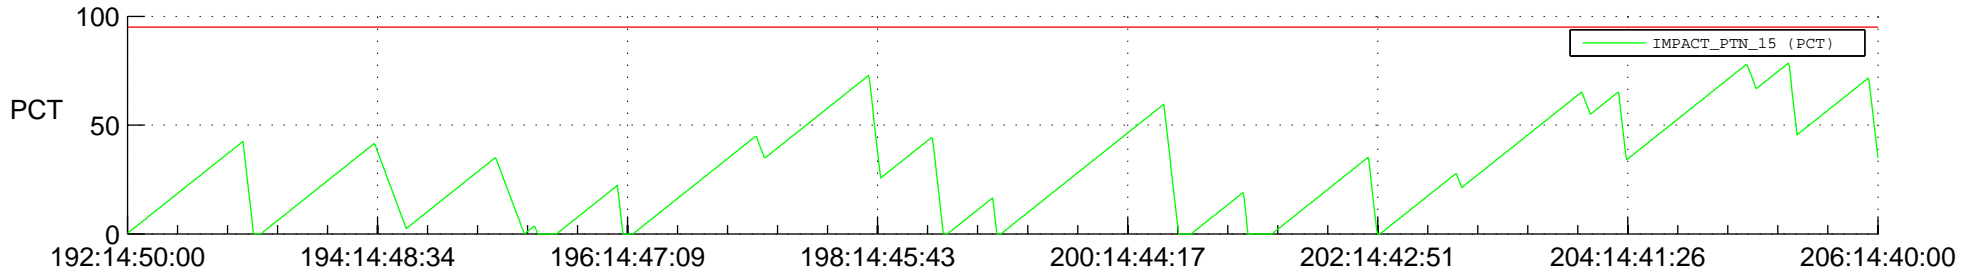

STEREO AHEAD SSR PCT Full Prediction

SWAVES_Percent_Full_Prediction

IMPACT_Percent_Full_Prediction

PLASTIC_Percent_Full_Prediction

Spacecraft_DownLink_Rate

Ground Time (2013:192:14:50:00.000 -2013:206:14:40:00.000)