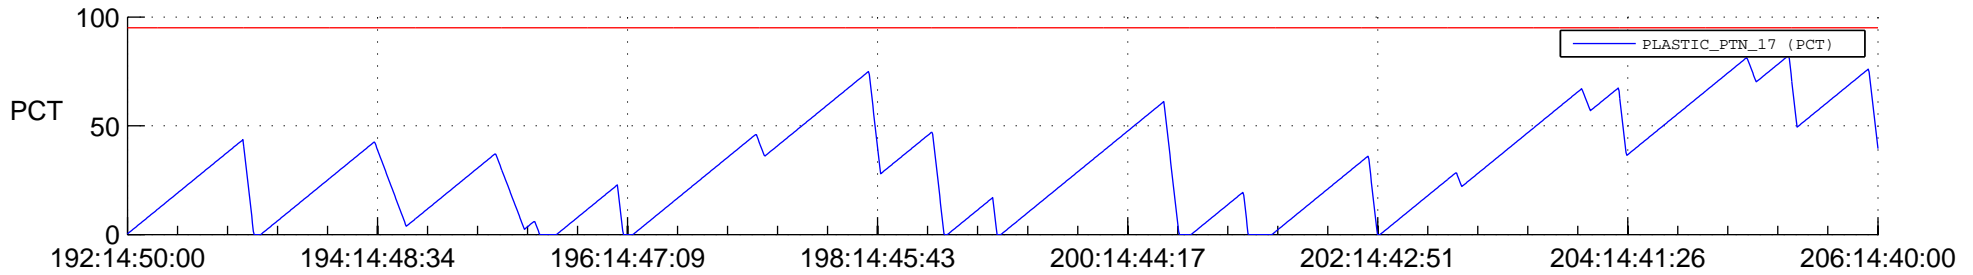

STEREO AHEAD SSR PCT Full Prediction

SWAVES_Percent_Full_Prediction

IMPACT_Percent_Full_Prediction

PLASTIC_Percent_Full_Prediction

Spacecraft_DownLink_Rate

Ground Time (2013:192:14:50:00.000 -2013:206:14:40:00.000)