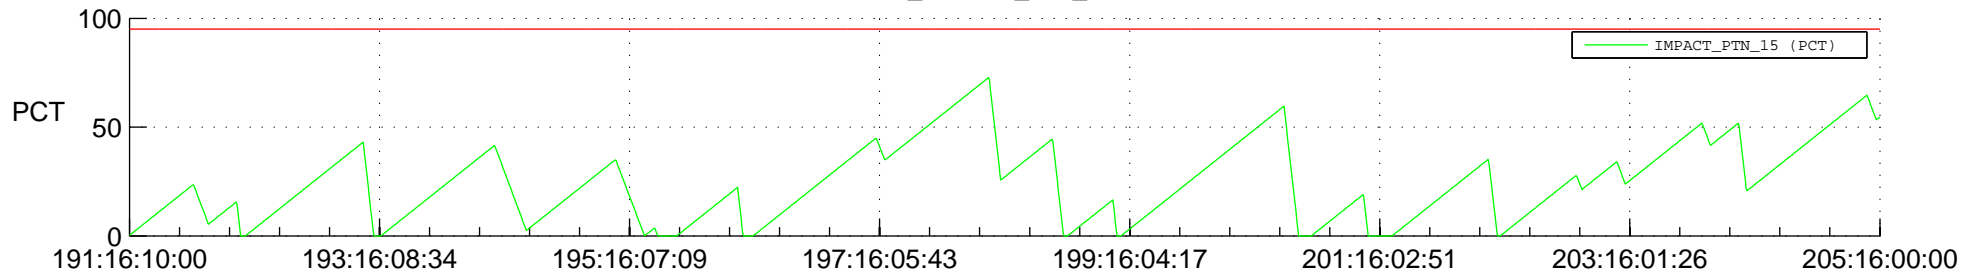

STEREO AHEAD SSR PCT Full Prediction

SWAVES_Percent_Full_Prediction

IMPACT_Percent_Full_Prediction

PLASTIC_Percent_Full_Prediction

Spacecraft_DownLink_Rate