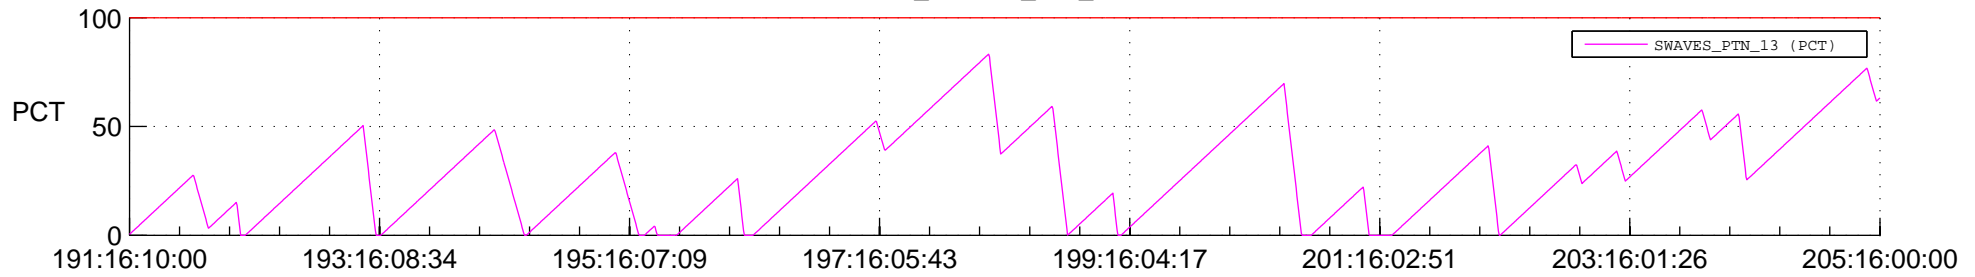

STEREO AHEAD SSR PCT Full Prediction

SWAVES_Percent_Full_Prediction

IMPACT_Percent_Full_Prediction

PLASTIC_Percent_Full_Prediction

Spacecraft_DownLink_Rate