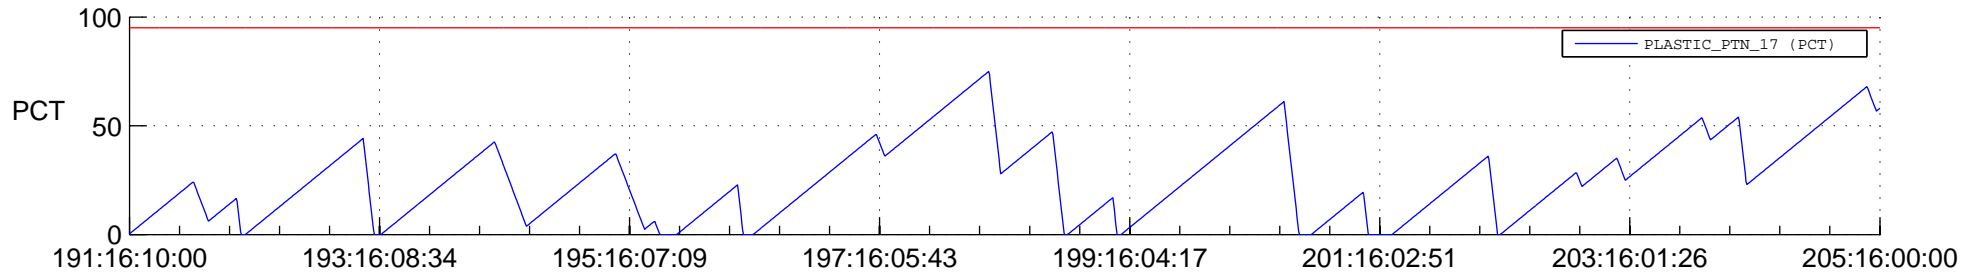

STEREO AHEAD SSR PCT Full Prediction

SWAVES_Percent_Full_Prediction

IMPACT_Percent_Full_Prediction

PLASTIC_Percent_Full_Prediction

Spacecraft_DownLink_Rate