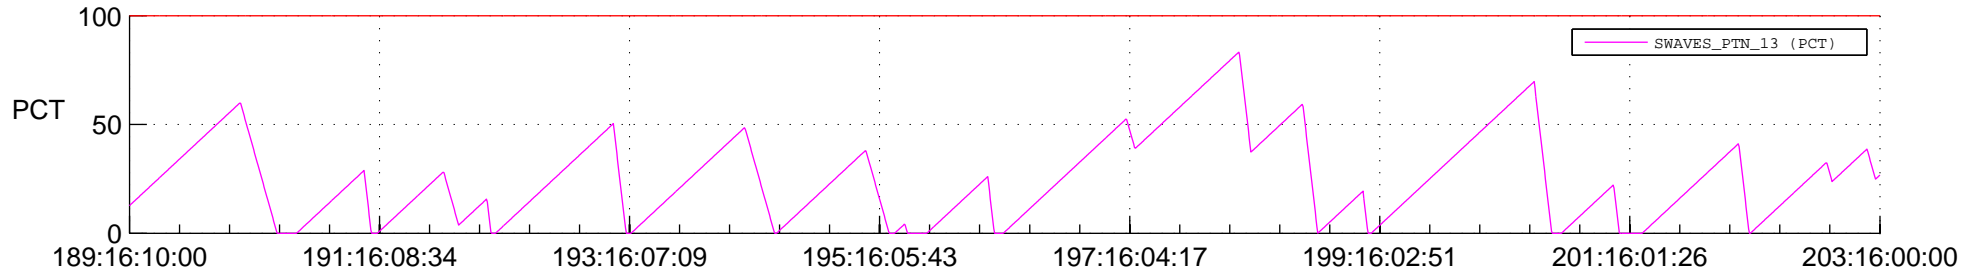

STEREO AHEAD SSR PCT Full Prediction

SWAVES_Percent_Full_Prediction

IMPACT_Percent_Full_Prediction

PLASTIC_Percent_Full_Prediction

Spacecraft_DownLink_Rate

Ground Time (2013:189:16:10:00.000 -2013:203:16:00:00.000)