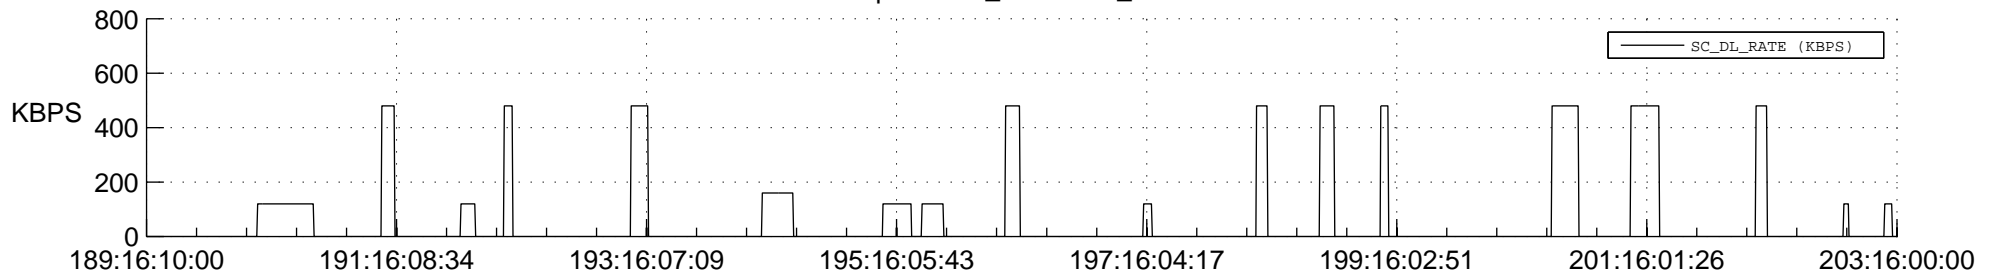

STEREO AHEAD SSR PCT Full Prediction

SWAVES_Percent_Full_Prediction

IMPACT_Percent_Full_Prediction

PLASTIC_Percent_Full_Prediction

Spacecraft_DownLink_Rate

Ground Time (2013:189:16:10:00.000 -2013:203:16:00:00.000)