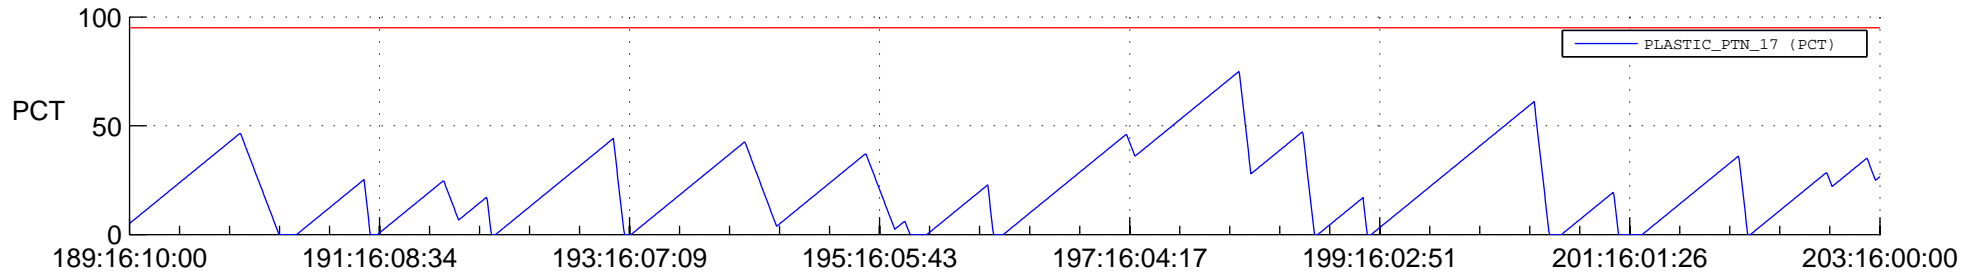

STEREO AHEAD SSR PCT Full Prediction

SWAVES_Percent_Full_Prediction

IMPACT_Percent_Full_Prediction

PLASTIC_Percent_Full_Prediction

Spacecraft_DownLink_Rate

Ground Time (2013:189:16:10:00.000 -2013:203:16:00:00.000)