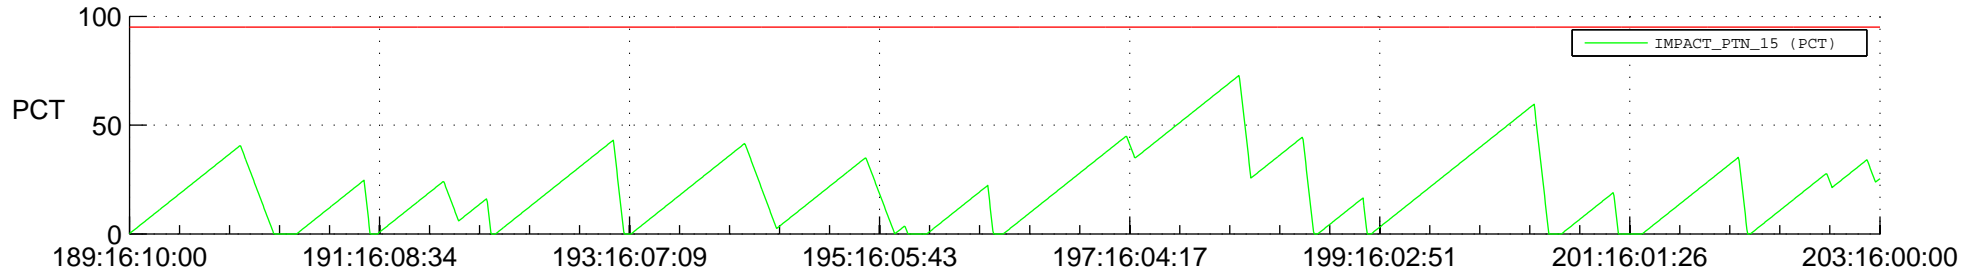

STEREO AHEAD SSR PCT Full Prediction

SWAVES_Percent_Full_Prediction

IMPACT_Percent_Full_Prediction

PLASTIC_Percent_Full_Prediction

Spacecraft_DownLink_Rate

Ground Time (2013:189:16:10:00.000 -2013:203:16:00:00.000)