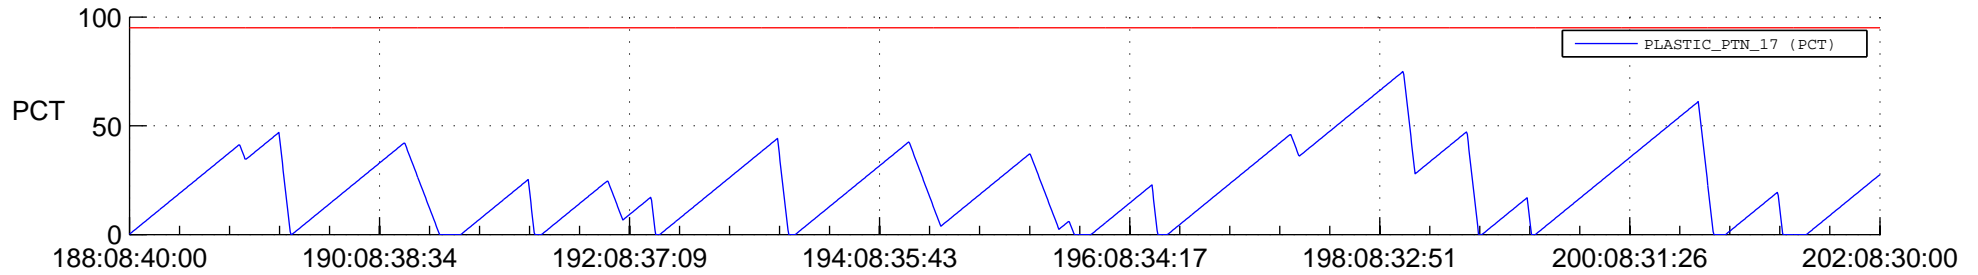

STEREO AHEAD SSR PCT Full Prediction

SWAVES_Percent_Full_Prediction

IMPACT_Percent_Full_Prediction

PLASTIC_Percent_Full_Prediction

Spacecraft_DownLink_Rate

Ground Time (2013:188:08:40:00.000 -2013:202:08:30:00.000)