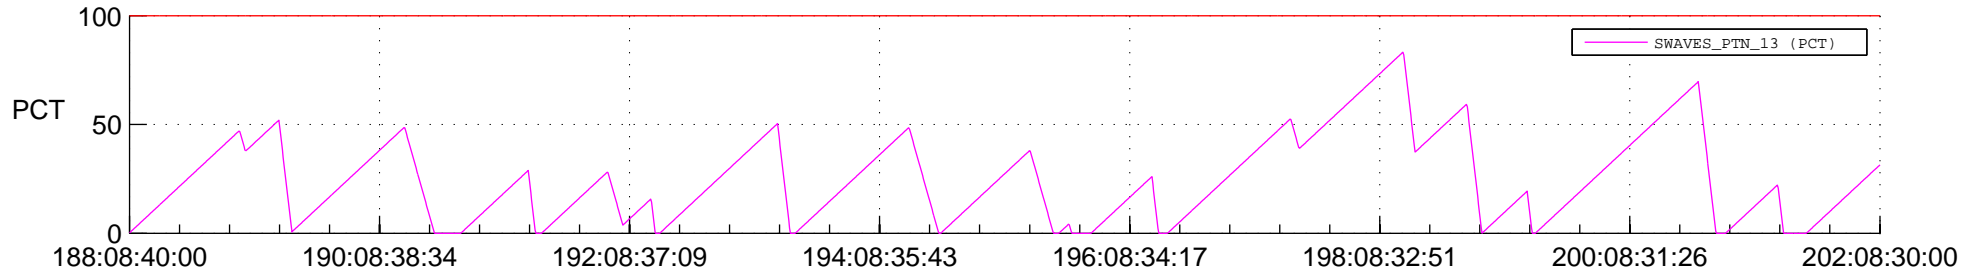

STEREO AHEAD SSR PCT Full Prediction

SWAVES_Percent_Full_Prediction

IMPACT_Percent_Full_Prediction

PLASTIC_Percent_Full_Prediction

Spacecraft_DownLink_Rate

Ground Time (2013:188:08:40:00.000 -2013:202:08:30:00.000)