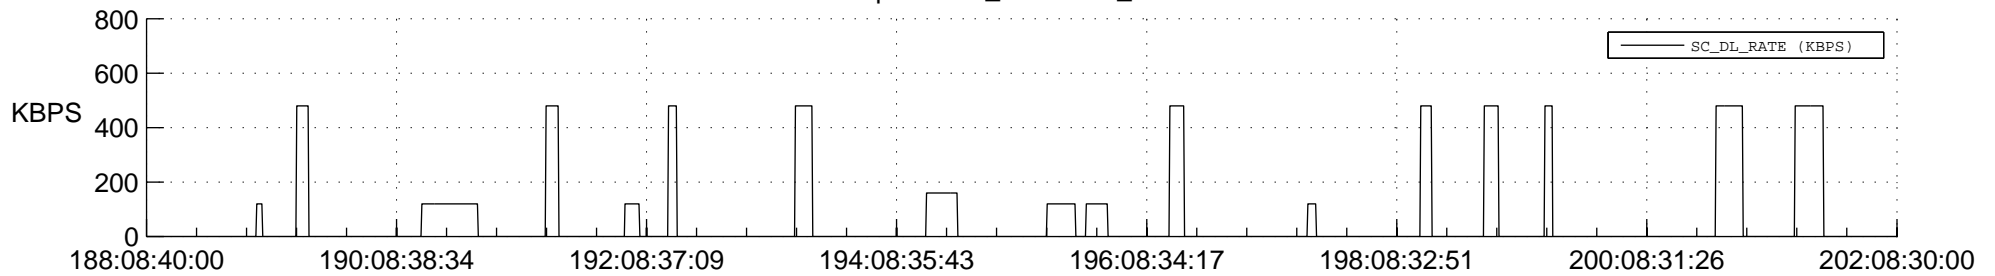

STEREO AHEAD SSR PCT Full Prediction

SWAVES_Percent_Full_Prediction

IMPACT_Percent_Full_Prediction

PLASTIC_Percent_Full_Prediction

Spacecraft_DownLink_Rate

Ground Time (2013:188:08:40:00.000 -2013:202:08:30:00.000)