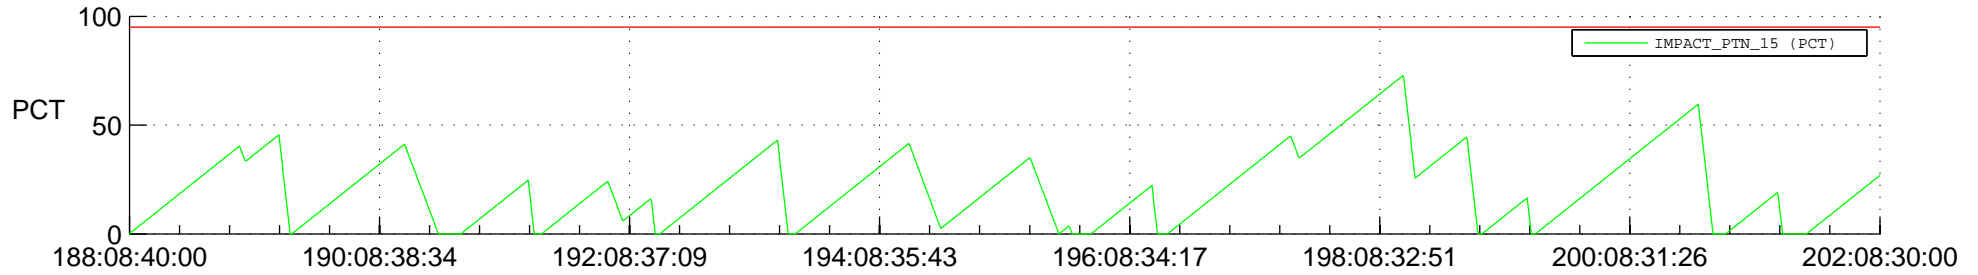

STEREO AHEAD SSR PCT Full Prediction

SWAVES_Percent_Full_Prediction

IMPACT_Percent_Full_Prediction

PLASTIC_Percent_Full_Prediction

Spacecraft_DownLink_Rate

Ground Time (2013:188:08:40:00.000 -2013:202:08:30:00.000)