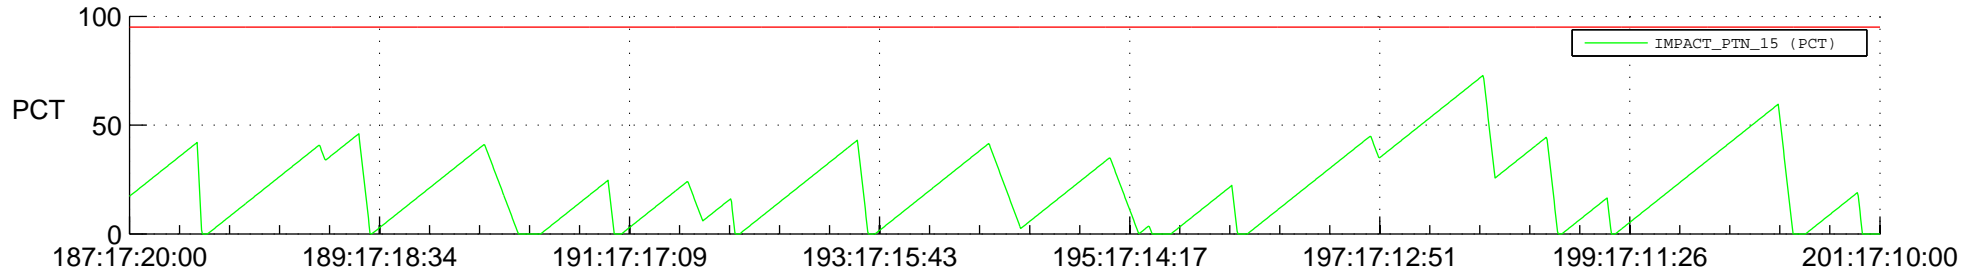

IMPACT_Percent_Full_Prediction