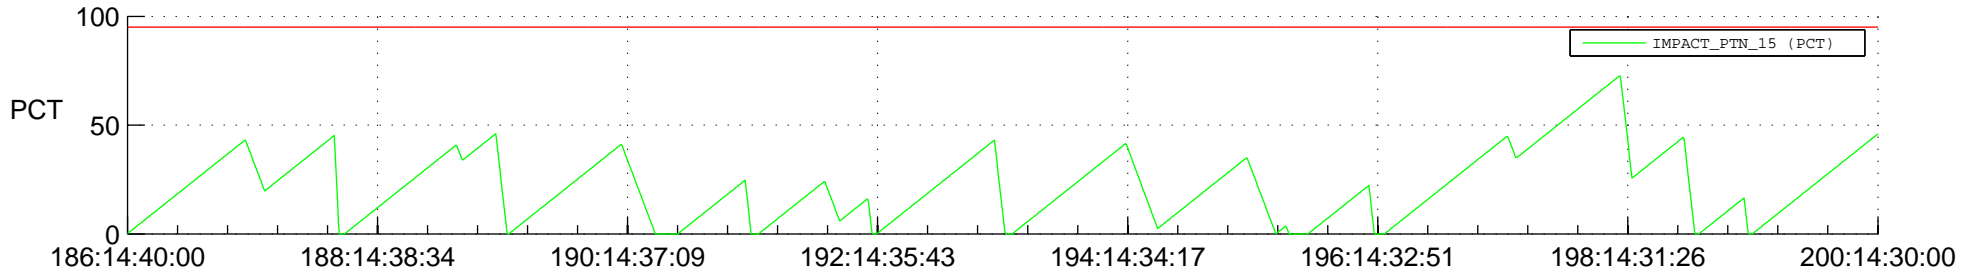

STEREO AHEAD SSR PCT Full Prediction

SWAVES_Percent_Full_Prediction

IMPACT_Percent_Full_Prediction

PLASTIC_Percent_Full_Prediction

Spacecraft_DownLink_Rate