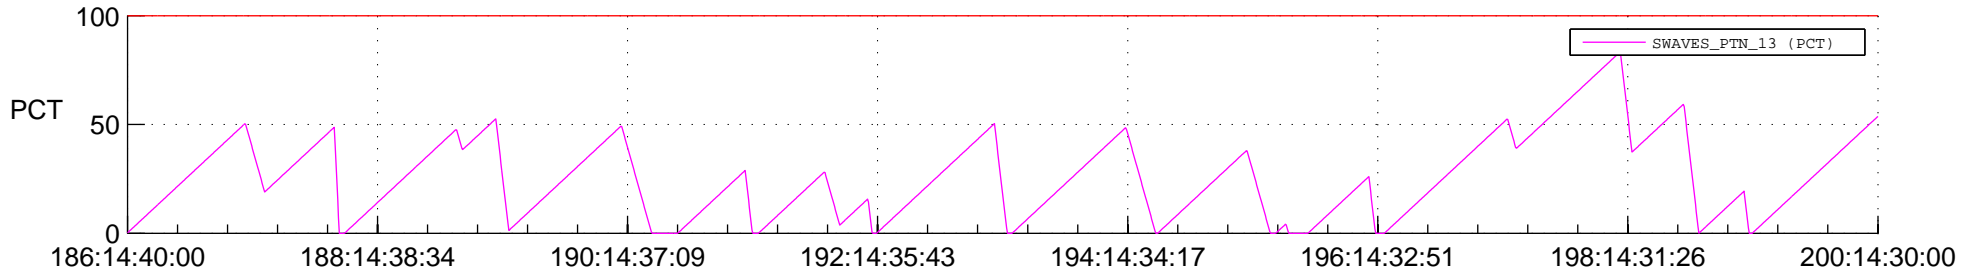

STEREO AHEAD SSR PCT Full Prediction

SWAVES_Percent_Full_Prediction

IMPACT_Percent_Full_Prediction

PLASTIC_Percent_Full_Prediction

Spacecraft_DownLink_Rate