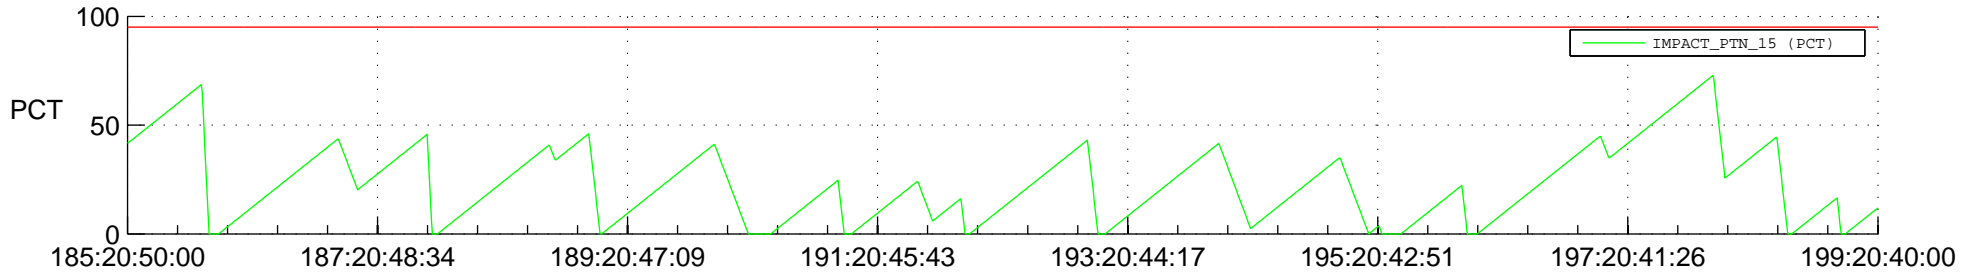

IMPACT_Percent_Full_Prediction