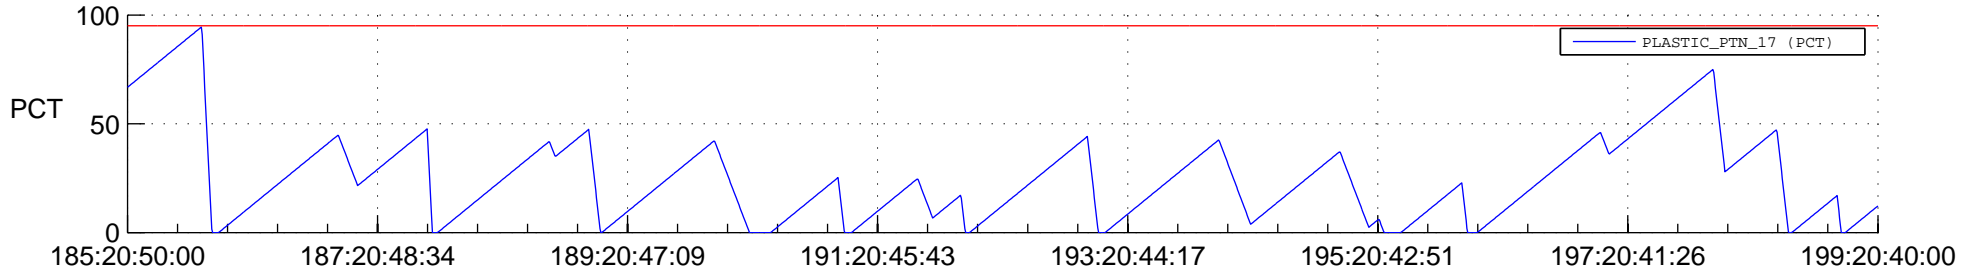

PLASTIC_Percent_Full_Prediction