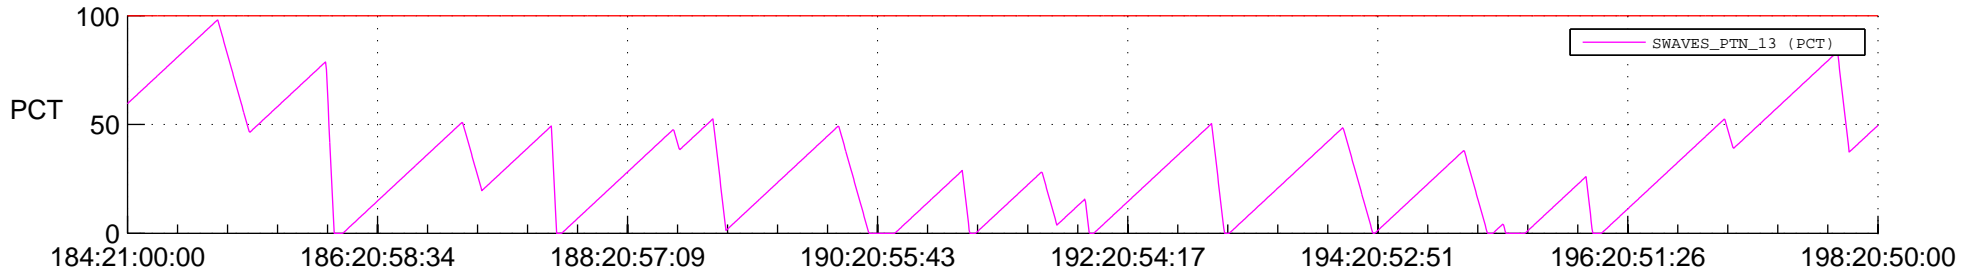

# STEREO AHEAD SSR PCT Full Prediction

## SWAVES\_Percent\_Full\_Prediction

## Spacecraft\_DownLink\_Rate

Ground Time (2013:184:21:00:00.000 -2013:198:20:50:00.000)