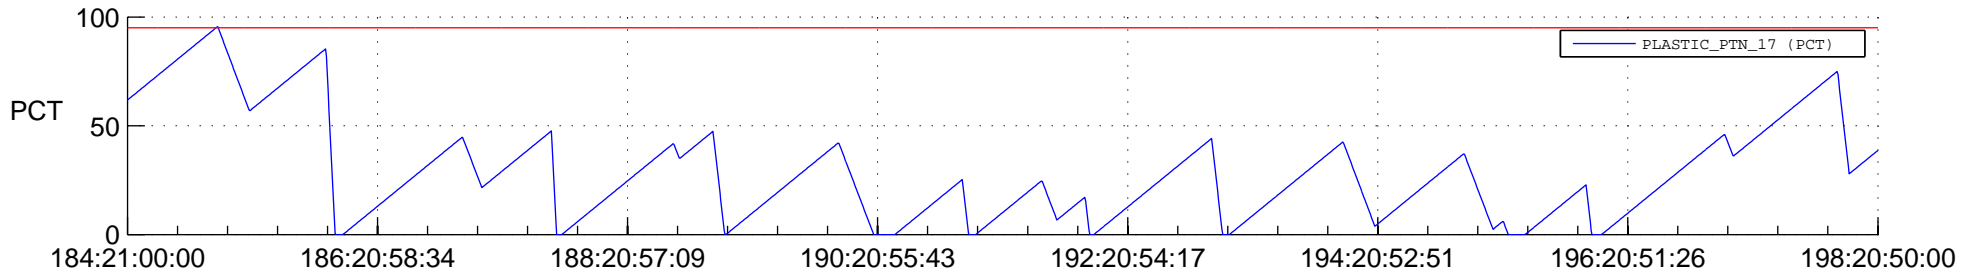

# STEREO AHEAD SSR PCT Full Prediction

## SWAVES\_Percent\_Full\_Prediction

## Spacecraft\_DownLink\_Rate

Ground Time (2013:184:21:00:00.000 -2013:198:20:50:00.000)