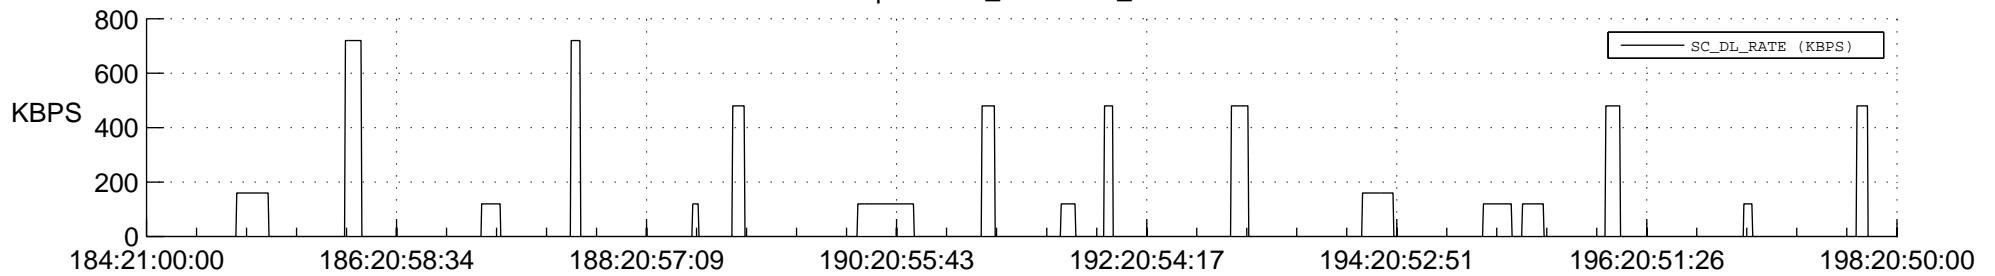

## Spacecraft\_DownLink\_Rate

Ground Time (2013:184:21:00:00.000 -2013:198:20:50:00.000)