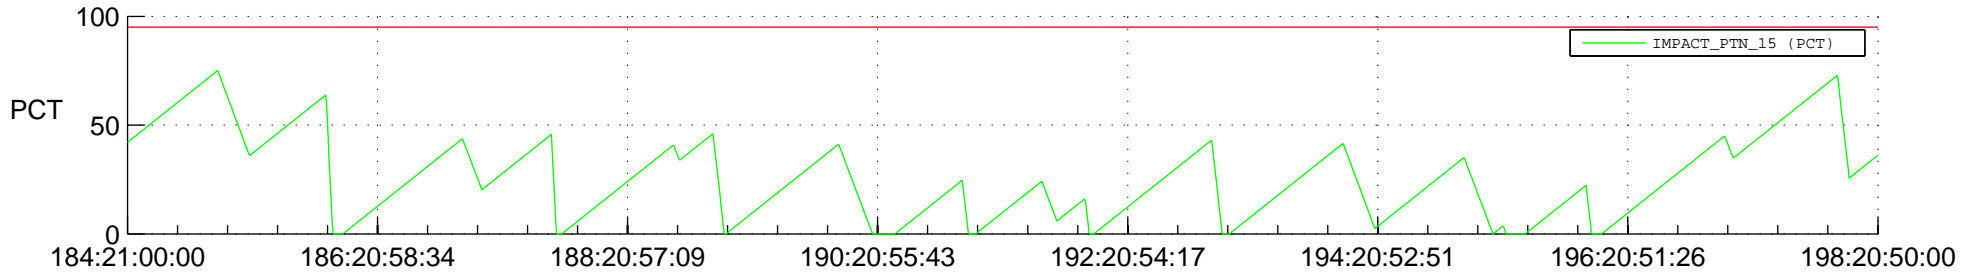

IMPACT_Percent_Full_Prediction