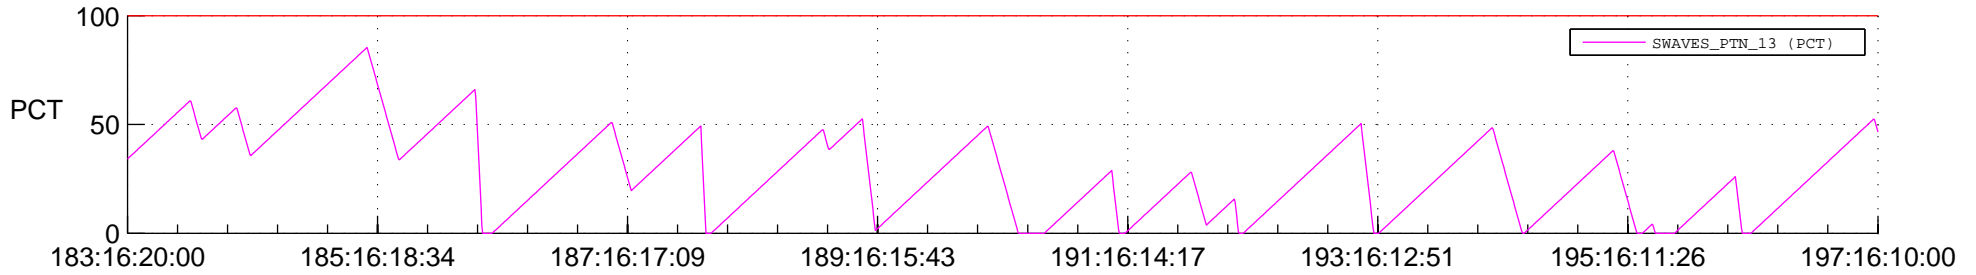

STEREO AHEAD SSR PCT Full Prediction

SWAVES_Percent_Full_Prediction

IMPACT_Percent_Full_Prediction

PLASTIC_Percent_Full_Prediction

Spacecraft_DownLink_Rate

Ground Time (2013:183:16:20:00.000 -2013:197:16:10:00.000)