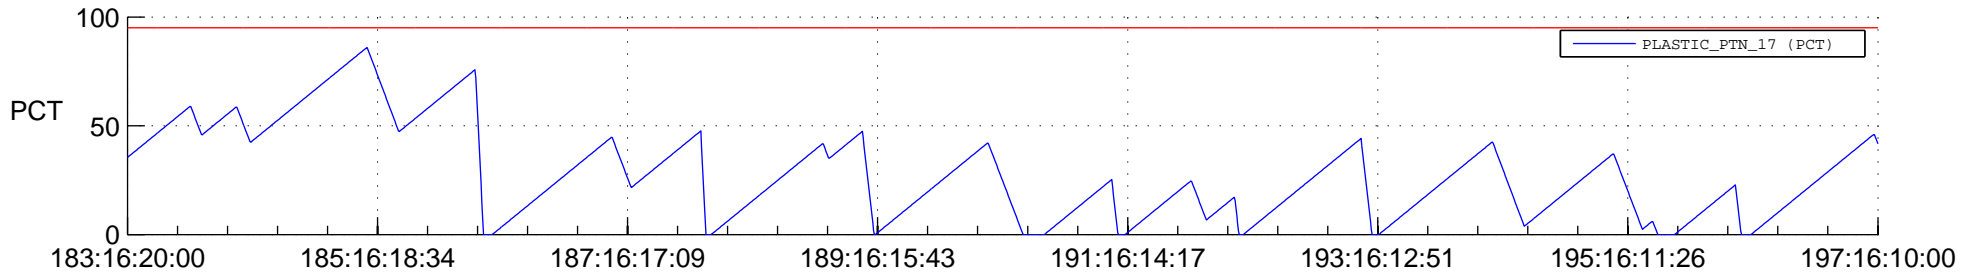

STEREO AHEAD SSR PCT Full Prediction

SWAVES_Percent_Full_Prediction

IMPACT_Percent_Full_Prediction

PLASTIC_Percent_Full_Prediction

Spacecraft_DownLink_Rate

Ground Time (2013:183:16:20:00.000 -2013:197:16:10:00.000)