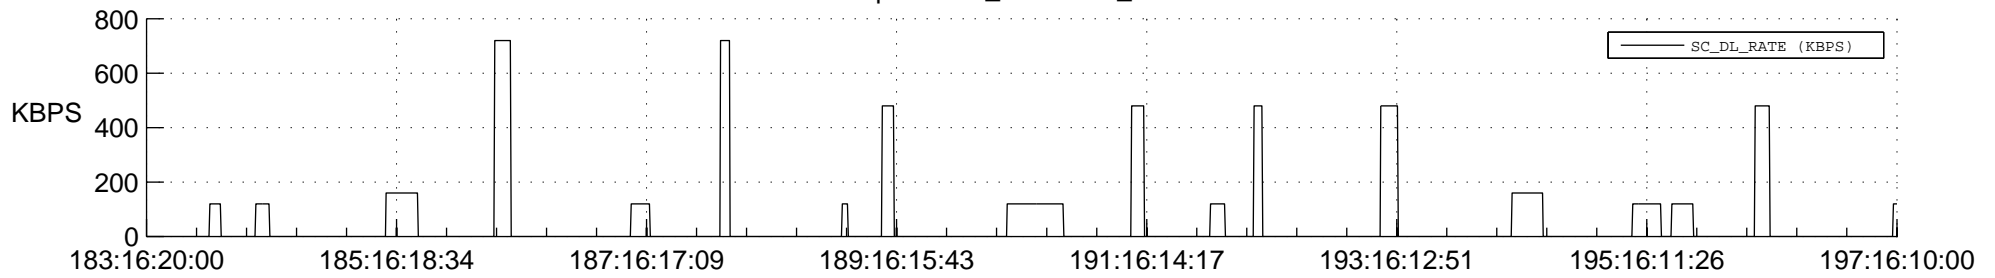

STEREO AHEAD SSR PCT Full Prediction

SWAVES_Percent_Full_Prediction

IMPACT_Percent_Full_Prediction

PLASTIC_Percent_Full_Prediction

Spacecraft_DownLink_Rate

Ground Time (2013:183:16:20:00.000 -2013:197:16:10:00.000)