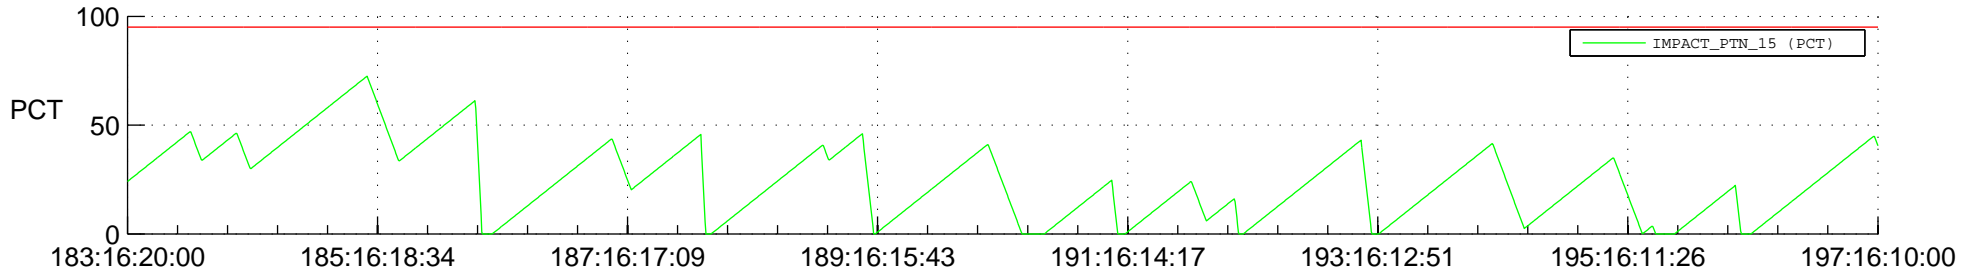

STEREO AHEAD SSR PCT Full Prediction

SWAVES_Percent_Full_Prediction

IMPACT_Percent_Full_Prediction

PLASTIC_Percent_Full_Prediction

Spacecraft_DownLink_Rate

Ground Time (2013:183:16:20:00.000 -2013:197:16:10:00.000)