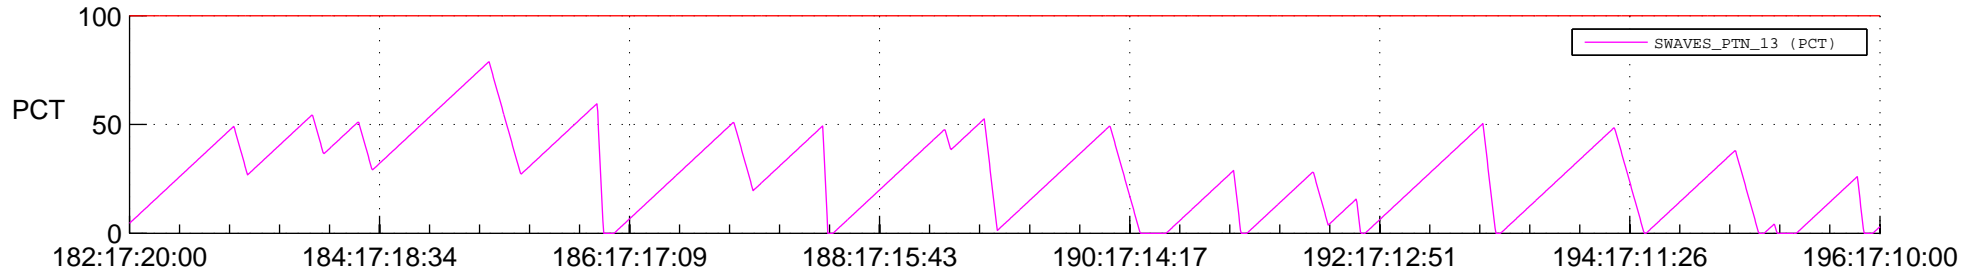

STEREO AHEAD SSR PCT Full Prediction

SWAVES_Percent_Full_Prediction

IMPACT_Percent_Full_Prediction

PLASTIC_Percent_Full_Prediction

Spacecraft_DownLink_Rate