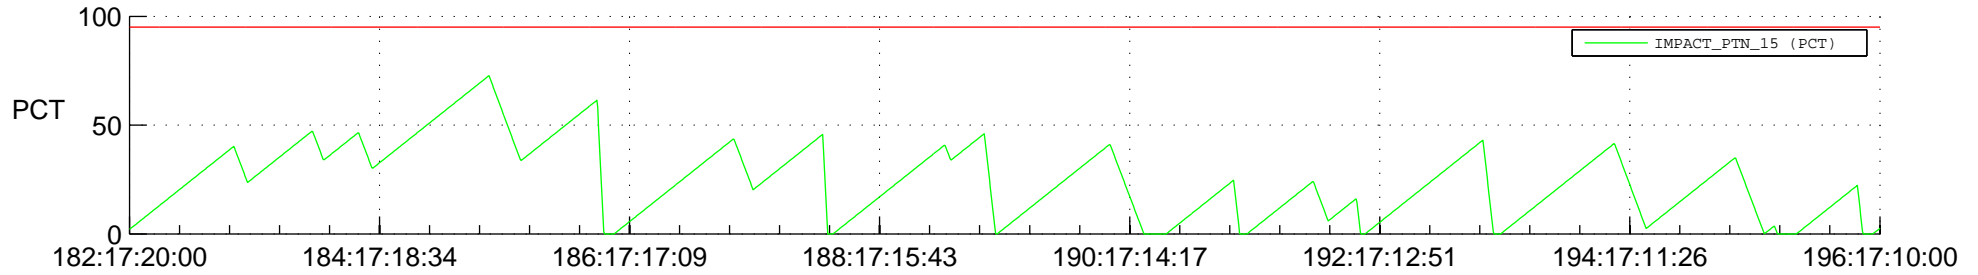

STEREO AHEAD SSR PCT Full Prediction

SWAVES_Percent_Full_Prediction

IMPACT_Percent_Full_Prediction

PLASTIC_Percent_Full_Prediction

Spacecraft_DownLink_Rate