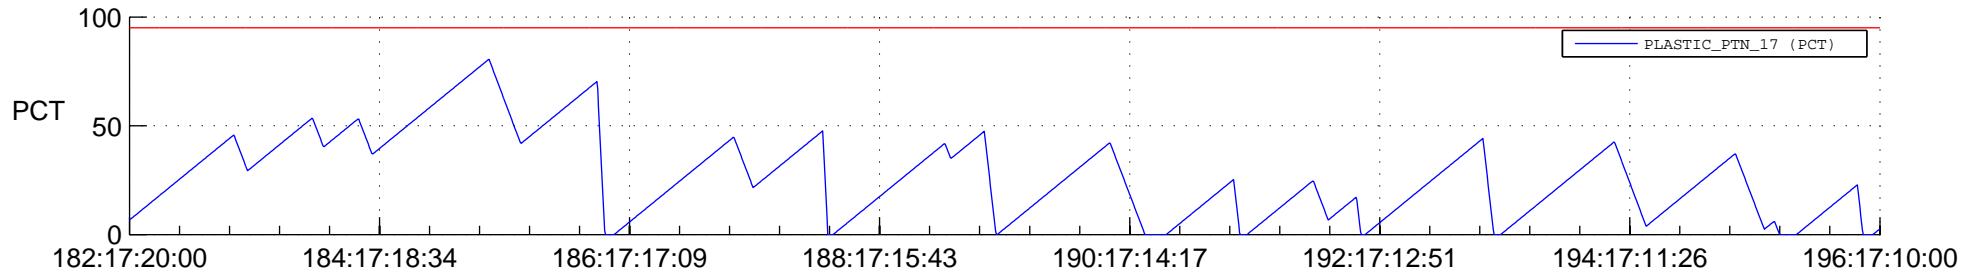

STEREO AHEAD SSR PCT Full Prediction

SWAVES_Percent_Full_Prediction

IMPACT_Percent_Full_Prediction

PLASTIC_Percent_Full_Prediction

Spacecraft_DownLink_Rate