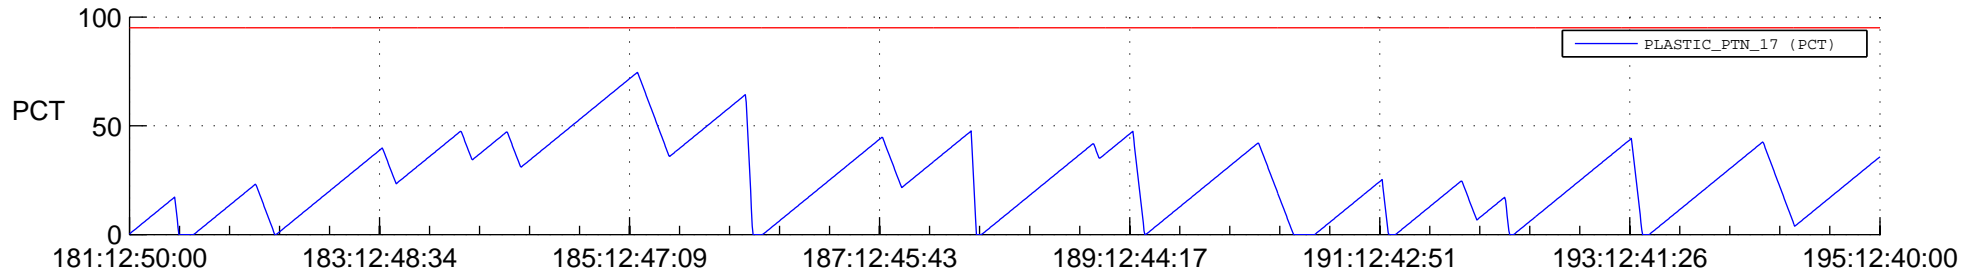

STEREO AHEAD SSR PCT Full Prediction

SWAVES_Percent_Full_Prediction

IMPACT_Percent_Full_Prediction

PLASTIC_Percent_Full_Prediction

Spacecraft_DownLink_Rate