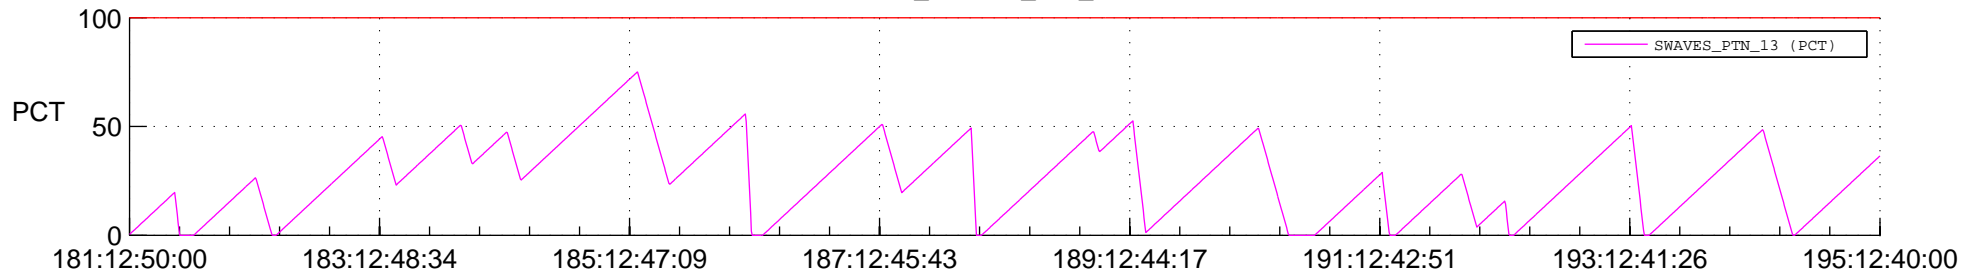

STEREO AHEAD SSR PCT Full Prediction

SWAVES_Percent_Full_Prediction

IMPACT_Percent_Full_Prediction

PLASTIC_Percent_Full_Prediction

Spacecraft_DownLink_Rate