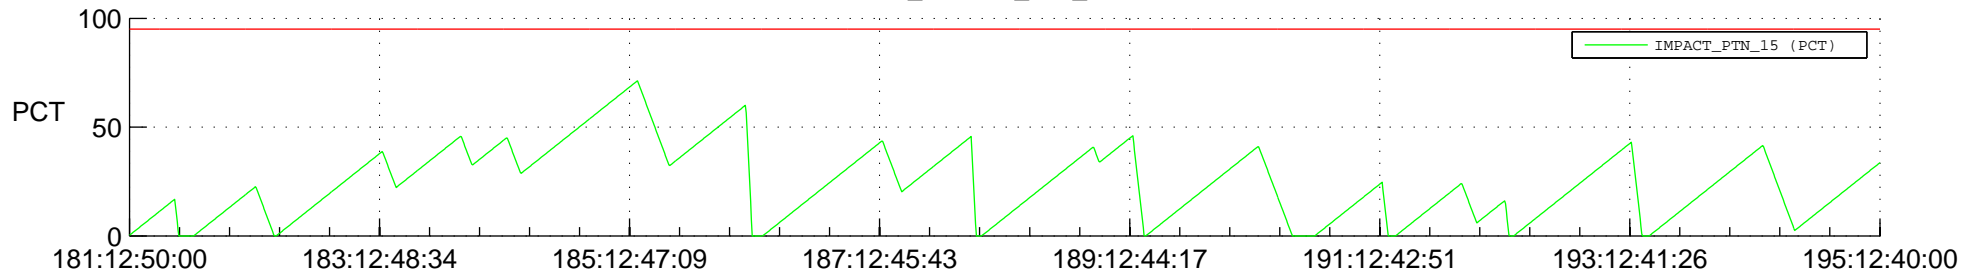

STEREO AHEAD SSR PCT Full Prediction

SWAVES_Percent_Full_Prediction

IMPACT_Percent_Full_Prediction

PLASTIC_Percent_Full_Prediction

Spacecraft_DownLink_Rate