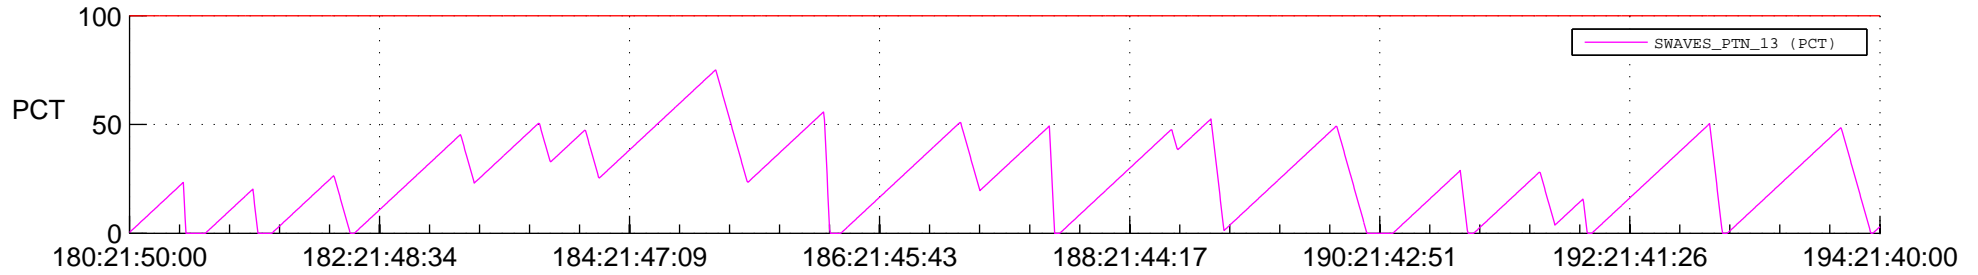

STEREO AHEAD SSR PCT Full Prediction

SWAVES_Percent_Full_Prediction

IMPACT_Percent_Full_Prediction

PLASTIC_Percent_Full_Prediction

Spacecraft_DownLink_Rate

Ground Time (2013:180:21:50:00.000 -2013:194:21:40:00.000)