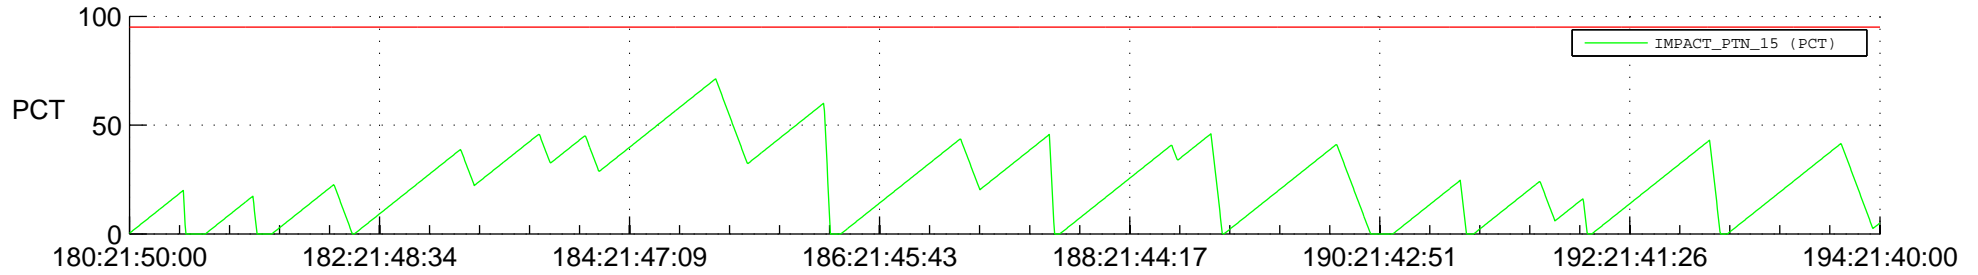

STEREO AHEAD SSR PCT Full Prediction

SWAVES_Percent_Full_Prediction

IMPACT_Percent_Full_Prediction

PLASTIC_Percent_Full_Prediction

Spacecraft_DownLink_Rate

Ground Time (2013:180:21:50:00.000 -2013:194:21:40:00.000)