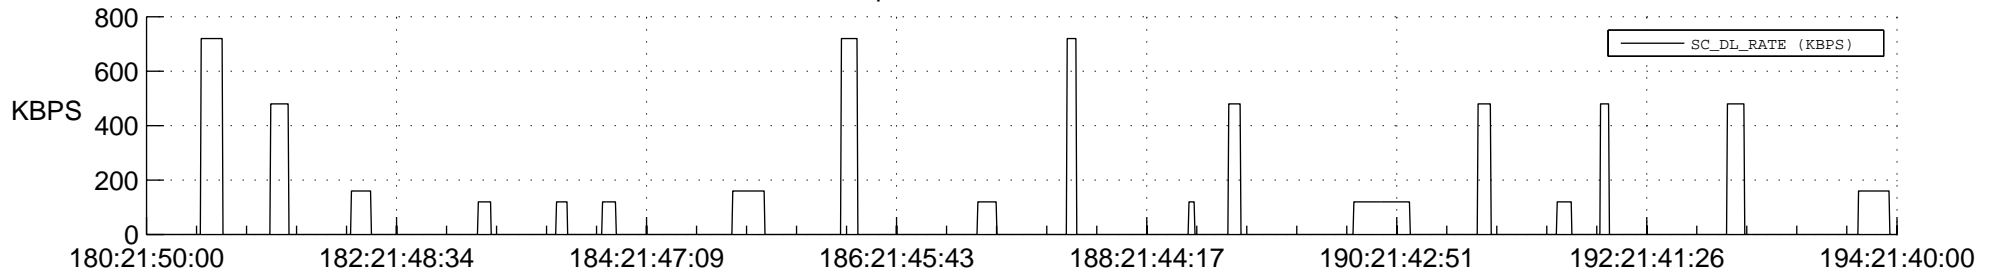

STEREO AHEAD SSR PCT Full Prediction

SWAVES_Percent_Full_Prediction

IMPACT_Percent_Full_Prediction

PLASTIC_Percent_Full_Prediction

Spacecraft_DownLink_Rate

Ground Time (2013:180:21:50:00.000 -2013:194:21:40:00.000)