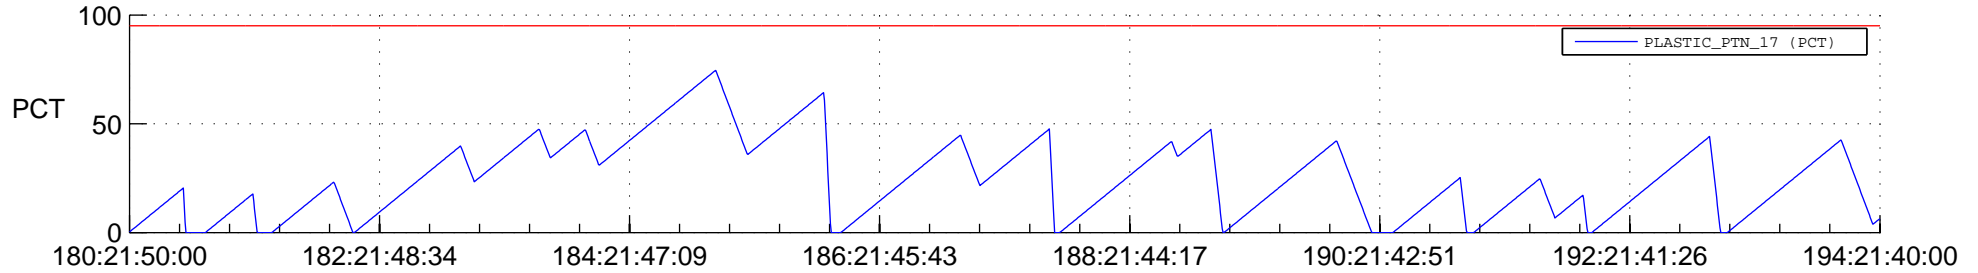

STEREO AHEAD SSR PCT Full Prediction

SWAVES_Percent_Full_Prediction

IMPACT_Percent_Full_Prediction

PLASTIC_Percent_Full_Prediction

Spacecraft_DownLink_Rate

Ground Time (2013:180:21:50:00.000 -2013:194:21:40:00.000)