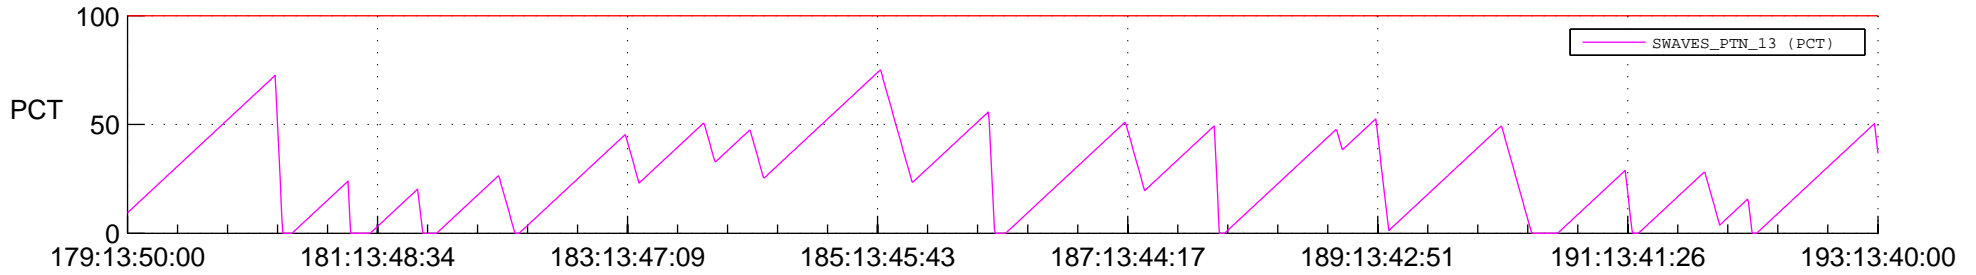

## SWAVES\_Percent\_Full\_Prediction

## Spacecraft\_DownLink\_Rate

Ground Time (2013:179:13:50:00.000 -2013:193:13:40:00.000)