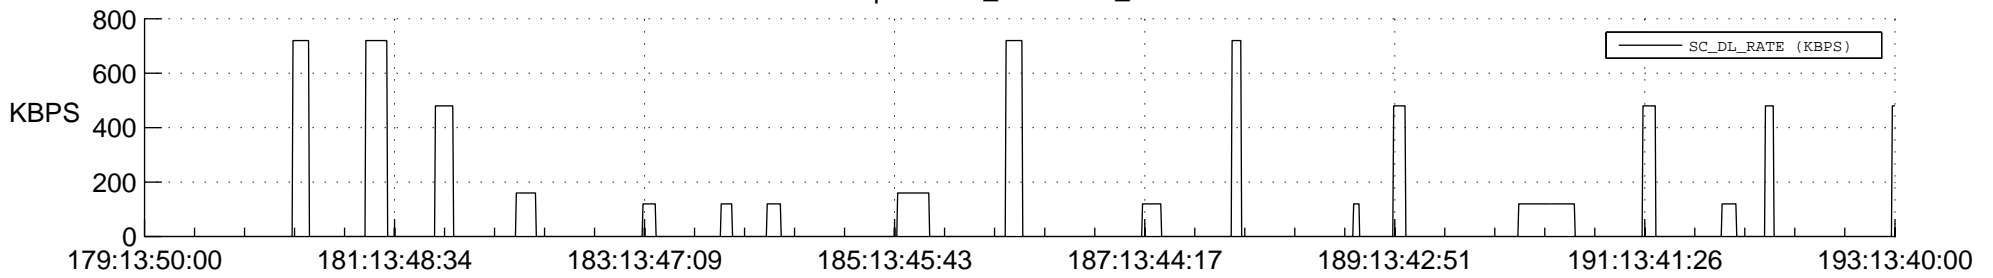

## Spacecraft\_DownLink\_Rate

Ground Time (2013:179:13:50:00.000 -2013:193:13:40:00.000)