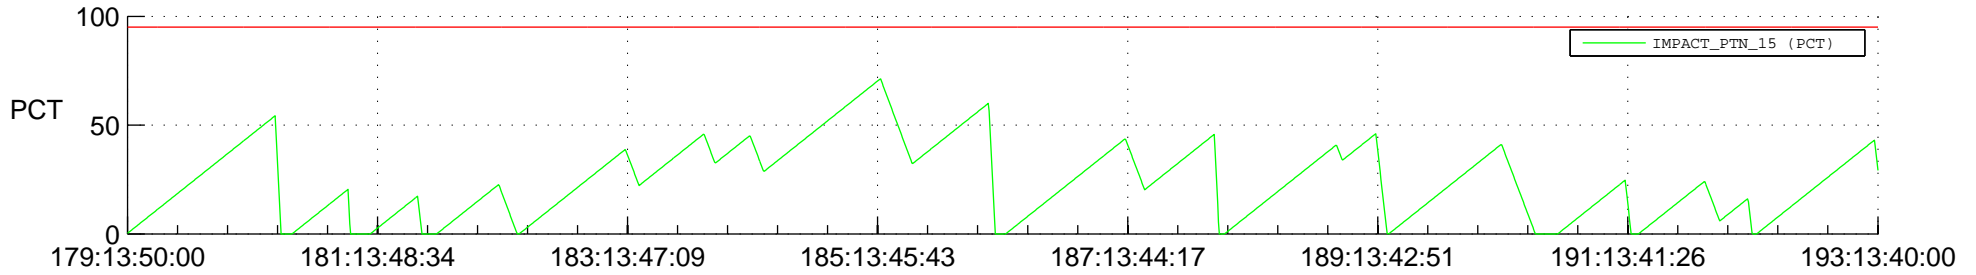

IMPACT_Percent_Full_Prediction