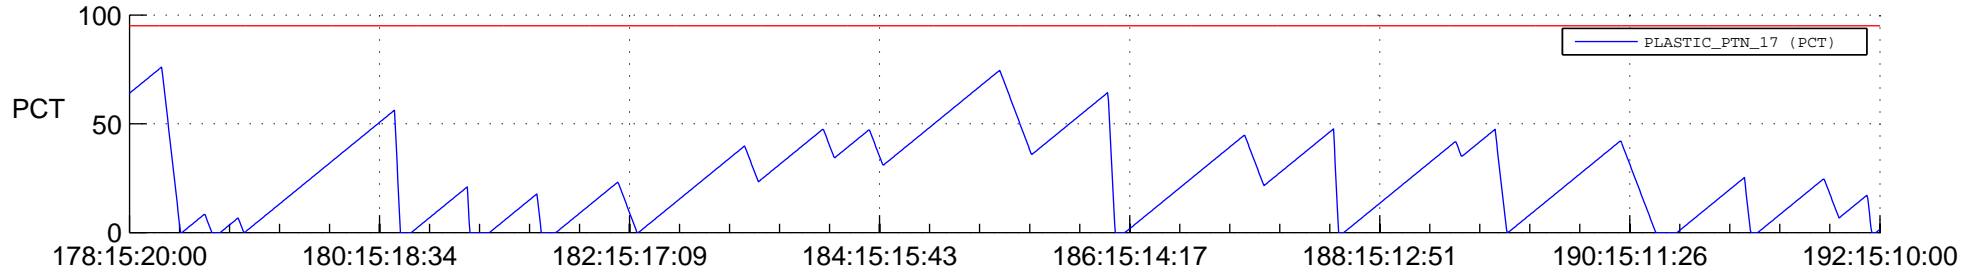

PLASTIC_Percent_Full_Prediction