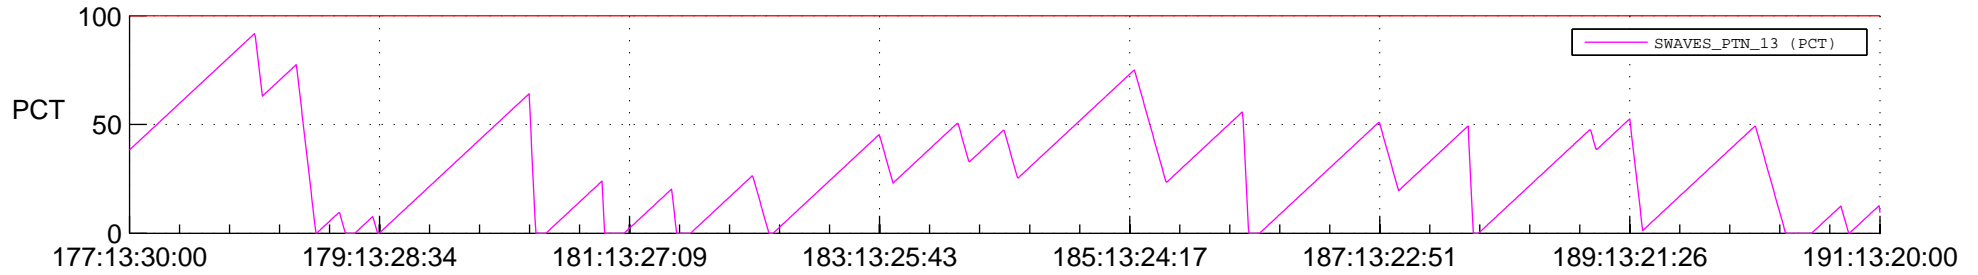

STEREO AHEAD SSR PCT Full Prediction

SWAVES_Percent_Full_Prediction

IMPACT_Percent_Full_Prediction

PLASTIC_Percent_Full_Prediction

Spacecraft_DownLink_Rate