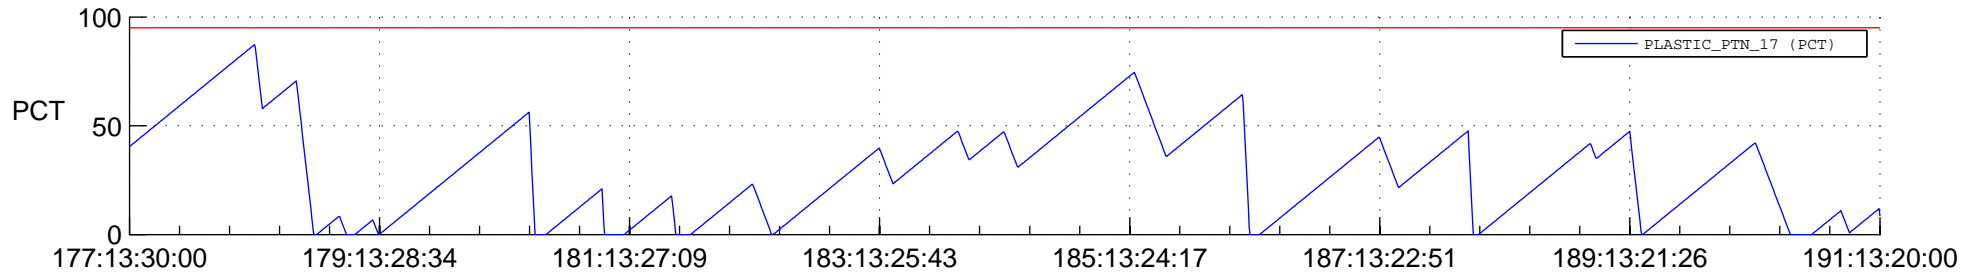

STEREO AHEAD SSR PCT Full Prediction

SWAVES_Percent_Full_Prediction

IMPACT_Percent_Full_Prediction

PLASTIC_Percent_Full_Prediction

Spacecraft_DownLink_Rate