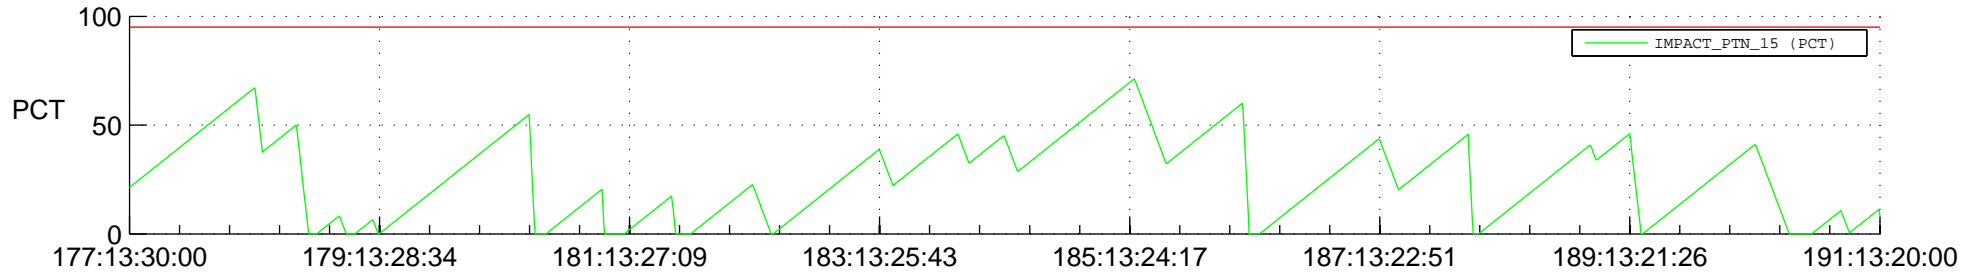

STEREO AHEAD SSR PCT Full Prediction

SWAVES_Percent_Full_Prediction

IMPACT_Percent_Full_Prediction

PLASTIC_Percent_Full_Prediction

Spacecraft_DownLink_Rate