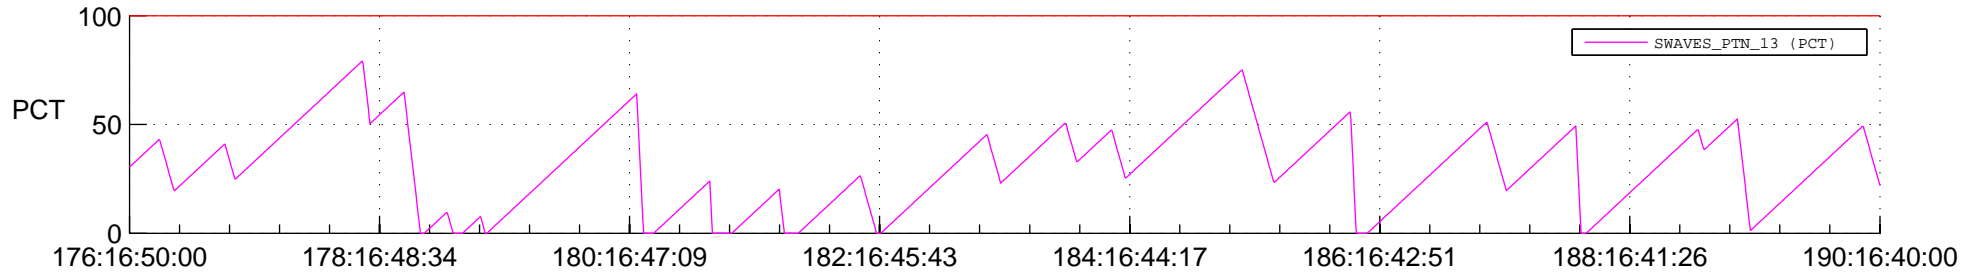

## SWAVES\_Percent\_Full\_Prediction

## Spacecraft\_DownLink\_Rate

Ground Time (2013:176:16:50:00.000 -2013:190:16:40:00.000)