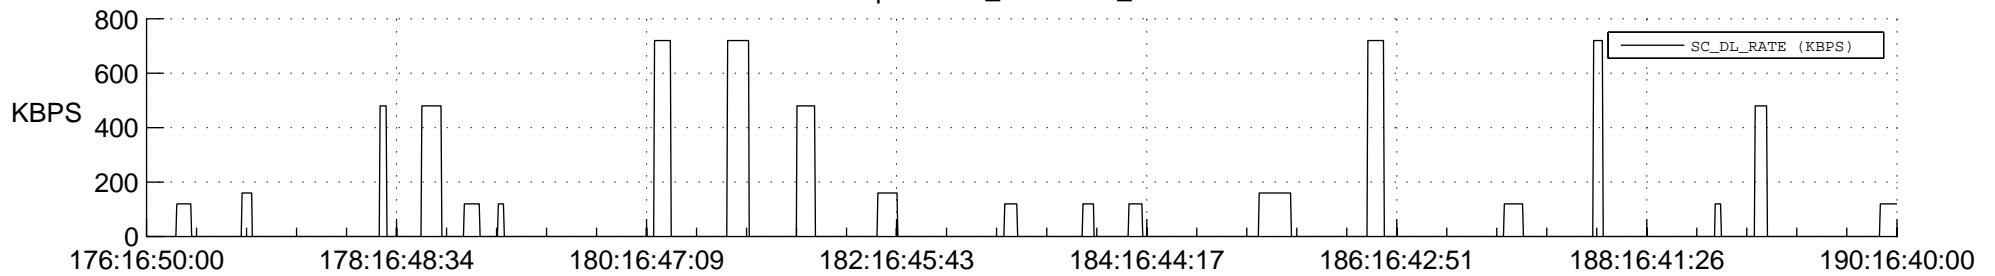

## Spacecraft\_DownLink\_Rate

Ground Time (2013:176:16:50:00.000 -2013:190:16:40:00.000)